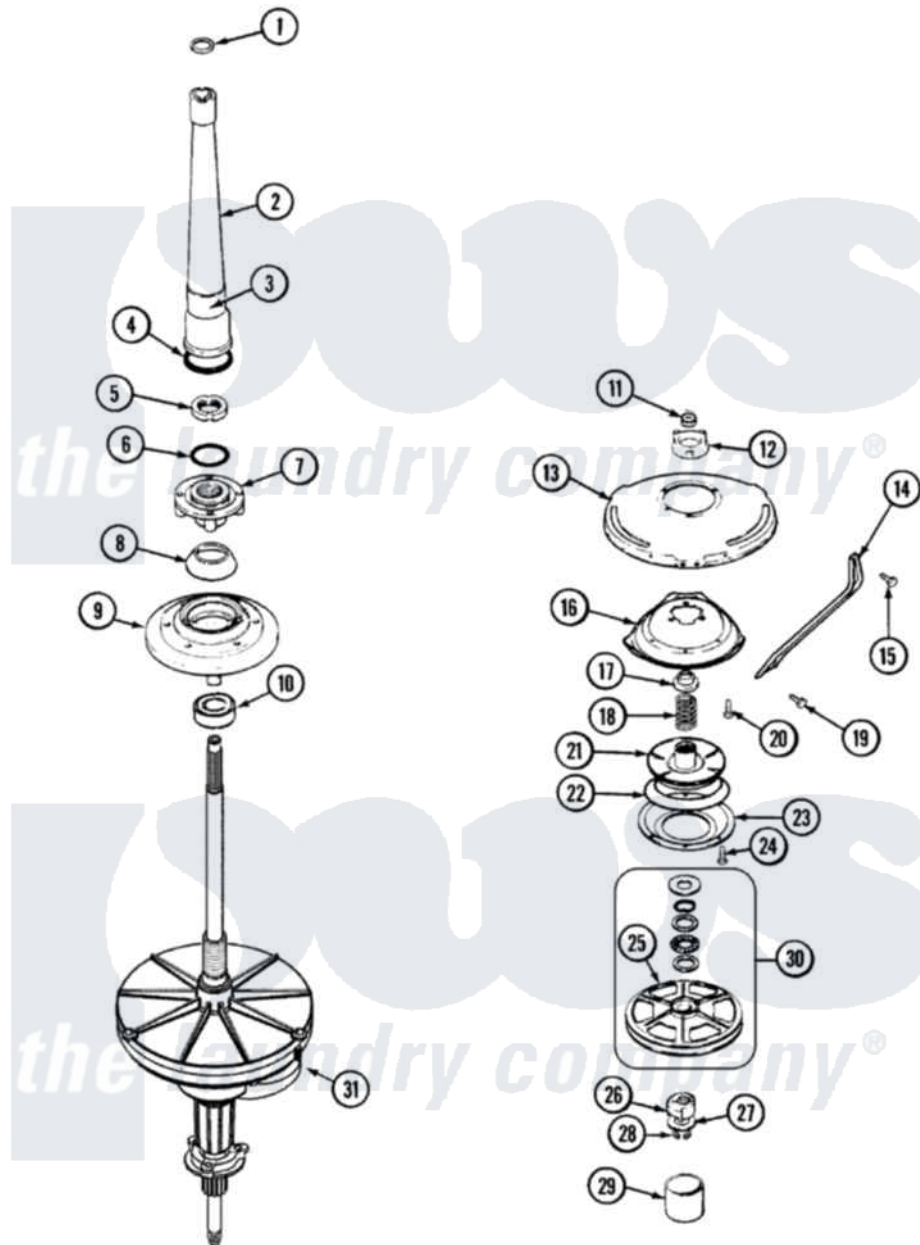

Hoover LATH100ARV 04 - TRANSMISSION, DUAL DRIVE

Hoover [Residential Hoover LATH100ARV Washer Parts](#) Parts Diagram 04 - TRANSMISSION, DUAL DRIVE
 Click on the part number to view part

Item	Original Part Number	Replaced By	Status	Part Description
1	25-7941			"O" Ring, Agrtr Drive Shaft
2	35-2792	21001401		Center Pos
3	33-6790			Bearing, Agitator
"	35-2983		Not Available	CENTERPOST ASSY.
4	35-2906			Seal, Centerpost Bottom
5	35-2791			Nut, Spin Tube
6	25-7938			"O" Ring, Basket Drive Hub
7	35-3647	W10219156		Tub Seal
8	35-2974			Tub Seal/Hub Assembly
9	35-2716	12001561		Bearing And Seal Housing Assembly
10	35-2972	12001561		Bearing And Seal Housing Assembly
"	35-2205			Bearing, Spin
"	12001561			Bearing And Seal Housing Assembly
11	35-2010	207843		Lip Seal Repair Kit

12	35-2973	35-6680	Transmission
"	12001562		Bearing Assembly
"	35-2730	12001562	Bearing Assembly
13	21001162	21001518	Support, Tub
14	21001164	Not Available	BRACE, TUB
15	25-7895	21001858	Screw 5/16-18 x 1/2
16	21001163		Housing, Suspension
17	35-2017		Retainer, Brake Spring
18	35-2112	21001910	Spring, Brake
19	25-7930	21001858	Screw 5/16-18 x 1/2
20	25-7895	21001858	Screw 5/16-18 x 1/2
21	35-2948	35-6714	Brake Roto
22	21001161	21002026	Snubber
23	35-2018	35-6918	Stator, Brake
24	21001065		Screw, No.10-24 x .50 Hxnibhd
25	35-3829	12002213	Thrust Bearing Kit
26	LA-2007	12002213	Thrust Bearing Kit
27	35-2132		Washer, 1.25ODX.530IDX.032
"	35-2082		Washer, 1.25ODX.530IDX.062
28	25-7854		Ring, Retaining
29	35-2007		Cap, Dust
30	12500036	12002213	Thrust Bearing Kit
31	21001394	35-6680	Transmission