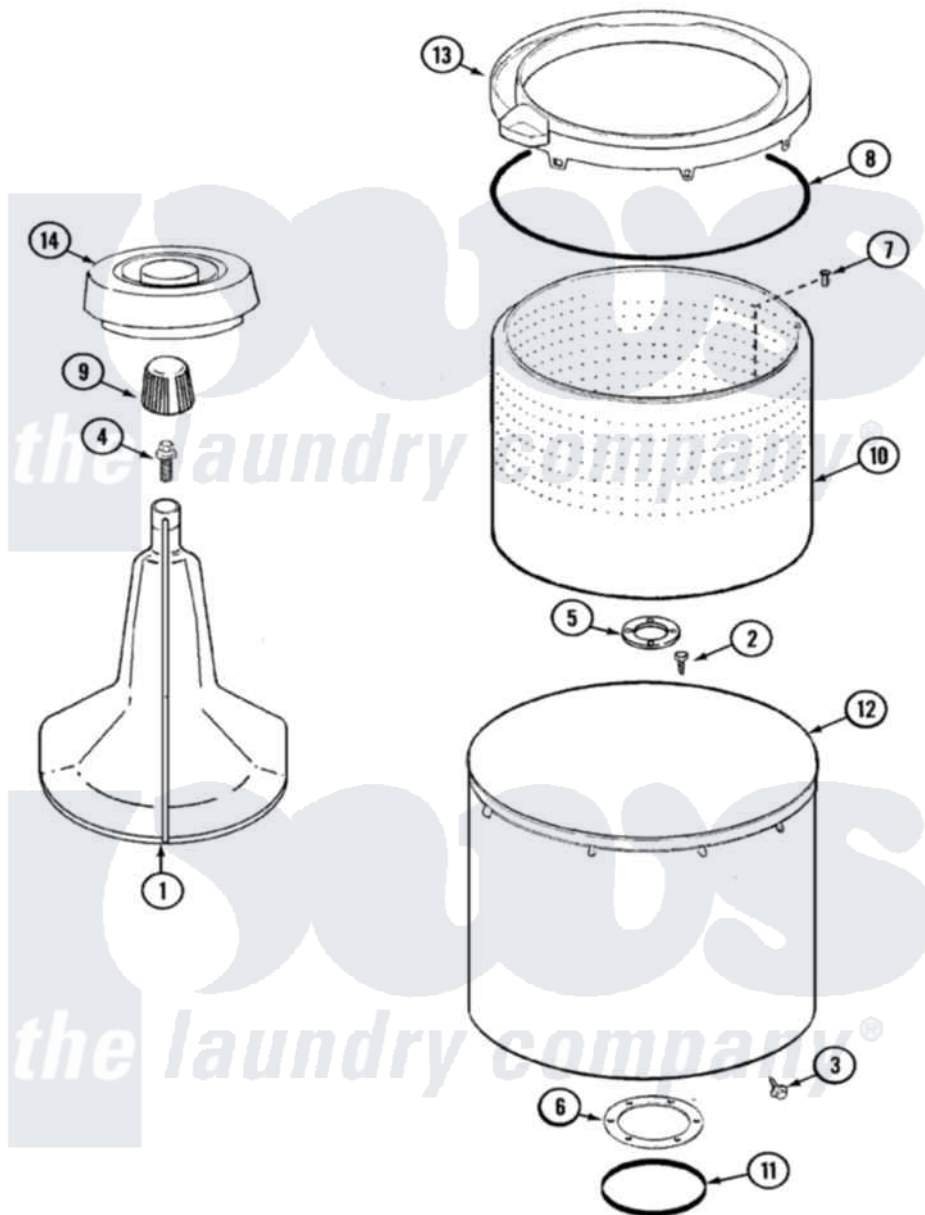

# Hoover LATH100ARV 05 - TUB

Hoover [Residential Hoover LATH100ARV Washer Parts](#) Parts Diagram 05 - TUB  
 Click on the part number to view part

Item	Original Part Number	Replaced By	Status	Part Description
1	<a href="#">35-3580</a>			Agitator
2	<a href="#">21001063</a>			Screw, Shoulder
3	25-7953	<a href="#">22002933</a>		Screw
4	25-7948	<a href="#">W10309247</a>		Screw
5	<a href="#">35-3685</a>			Gasket, Basket To Centerpost
6	<a href="#">35-3686</a>			Gasket, Tub To Housing
7	25-7967	<a href="#">3400504</a>		Screw
8	<a href="#">35-2328</a>			Seal, Tub Top
9	<a href="#">35-2733</a>			Cap, Agitator
10	35-3687		Not Available	BASKET, SPIN
11	<a href="#">35-2978</a>			Seal, Tub/Housing
12	<a href="#">35-3700</a>			Tub Assembly
13	35-3578		Not Available	TOP, TUB
14	<a href="#">35-2550</a>			Dispenser, Rinse