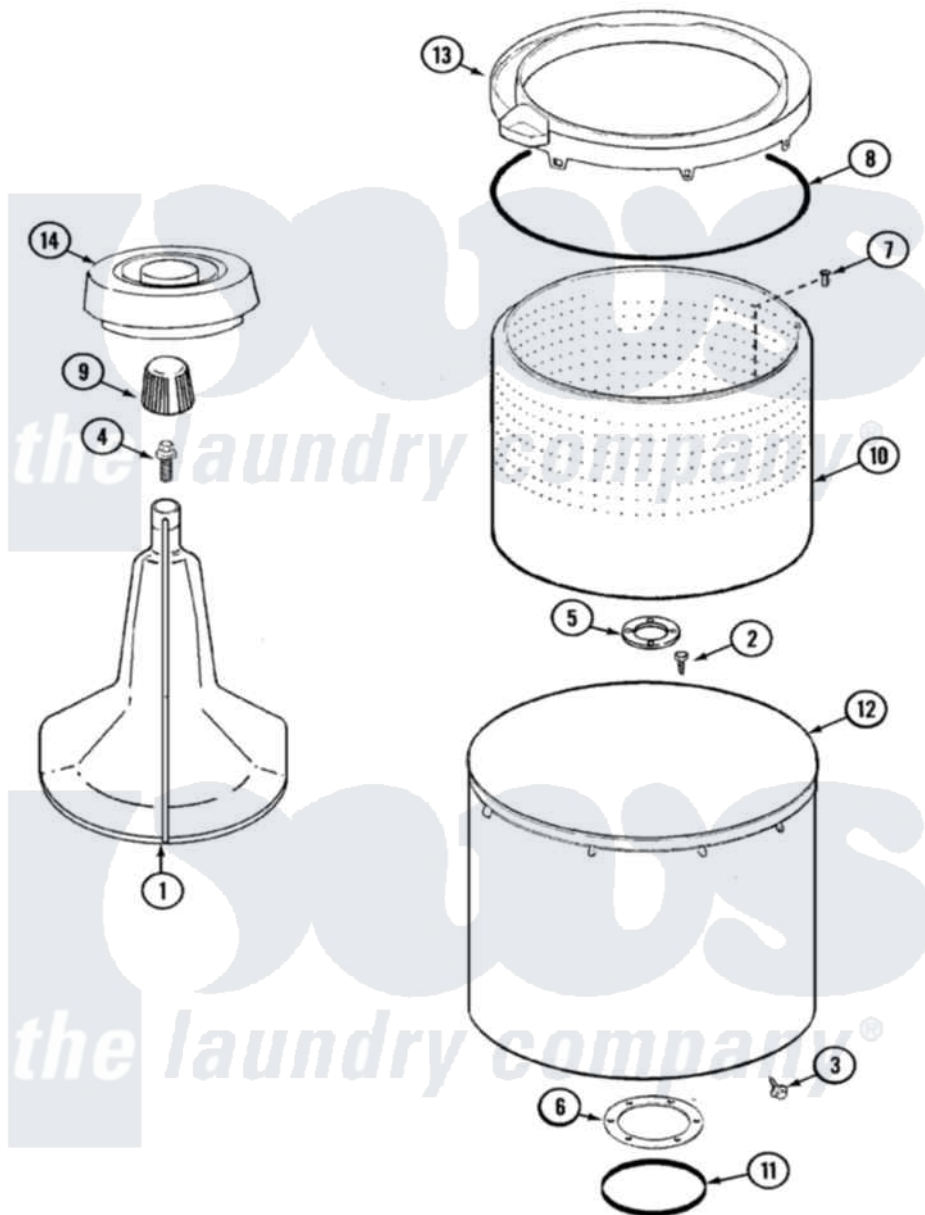

Hoover LATH100ARW 06 - TUB

Hoover [Residential Hoover LATH100ARW Washer Parts](#) Parts Diagram 06 - TUB
 Click on the part number to view part

Item	Original Part Number	Replaced By	Status	Part Description
1	35-3580			Agitator
2	21001063			Screw, Shoulder
3	25-7953	22002933		Screw
4	25-7948	W10309247		Screw
5	35-3685			Gasket, Basket To Centerpost
6	35-3686			Gasket, Tub To Housing
7	25-7967	3400504		Screw
8	35-2328			Seal, Tub Top
9	35-2733			Cap, Agitator
10	35-3687		Not Available	BASKET, SPIN
11	35-2978			Seal, Tub/Housing
12	35-3700			Tub Assembly
13	35-3578		Not Available	TOP, TUB
14	35-2550			Dispenser, Rinse