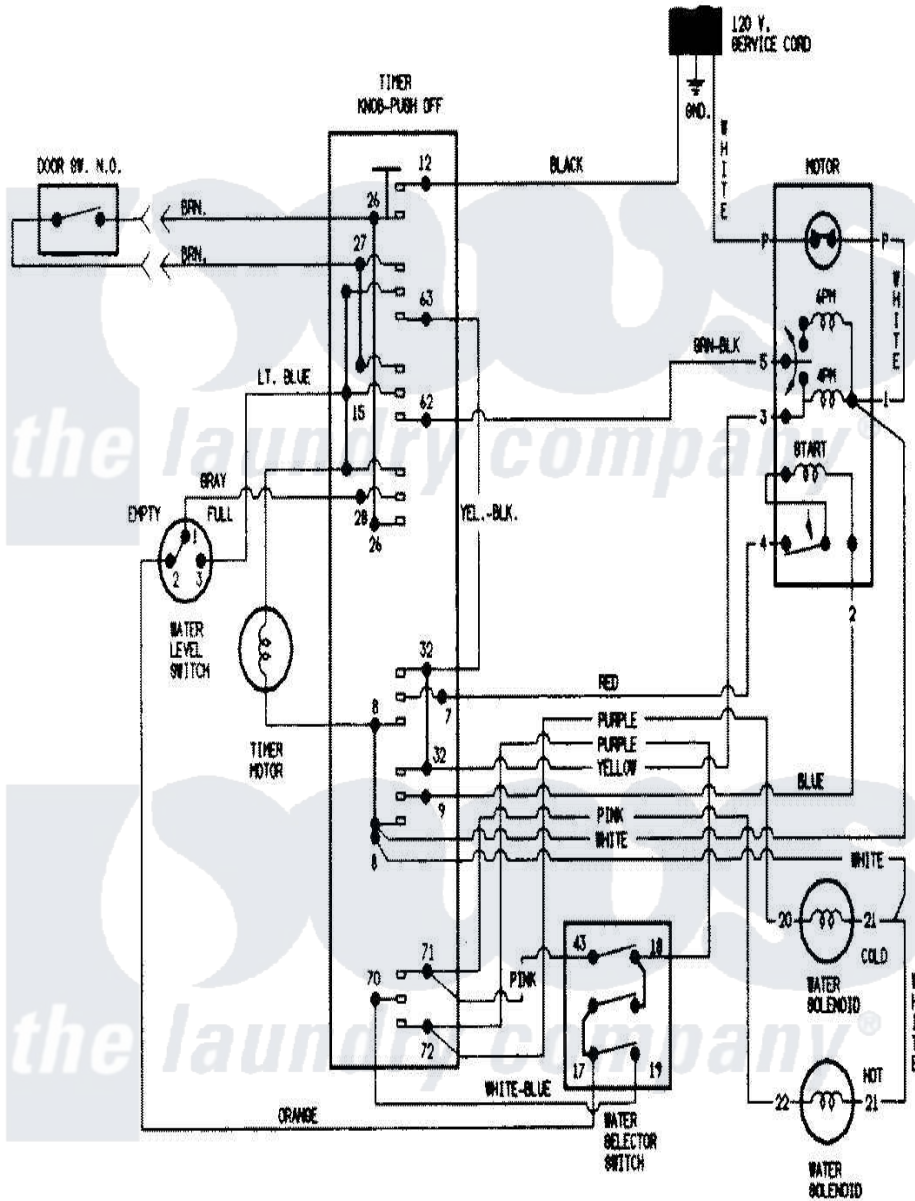

Hoover LATH100ARW 07 - WIRING INFORMATION

Hoover [Residential Hoover LATH100ARW Washer Parts](#) Parts Diagram 07 - WIRING INFORMATION
 Click on the part number to view part

Item	Original Part Number	Replaced By	Status	Part Description
NI	15001729		Not Available	WIRING INFORMATION