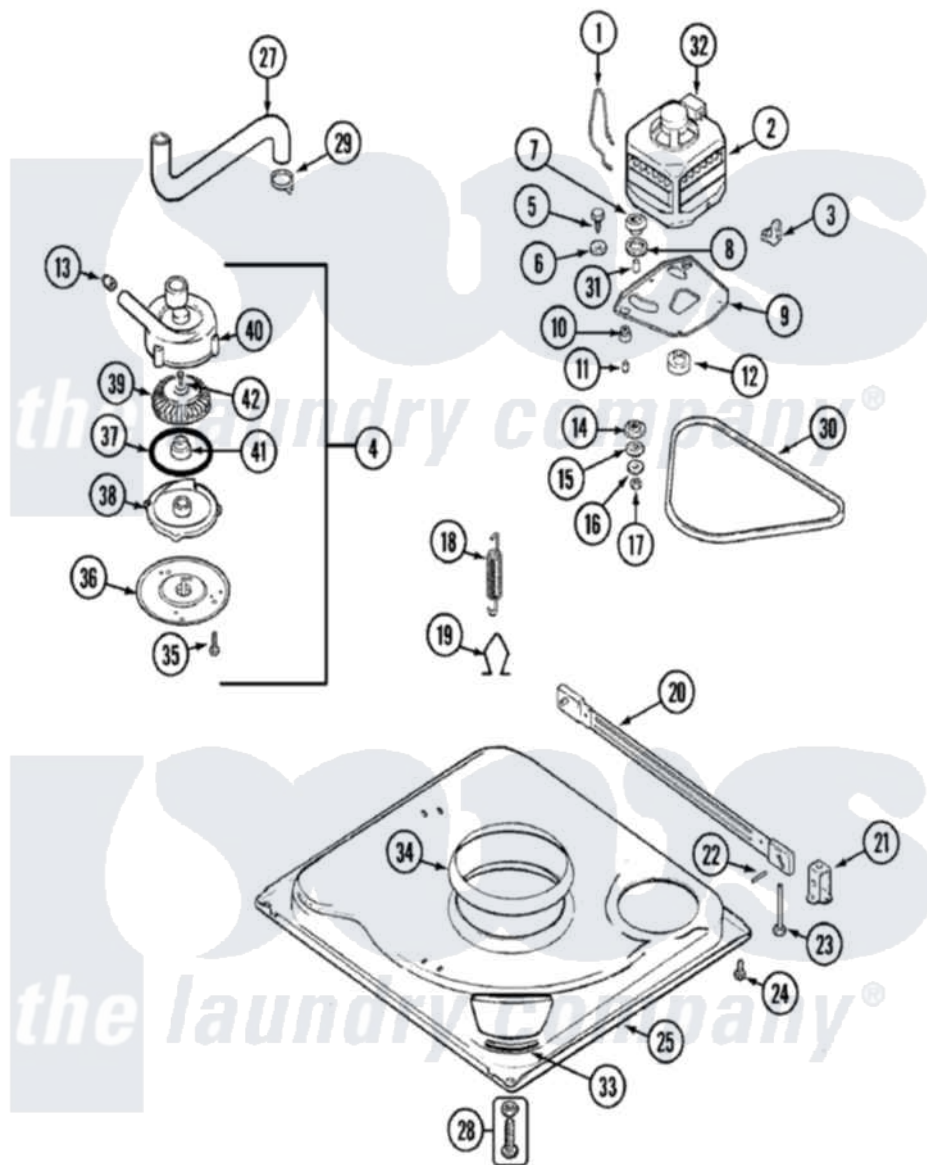

Hoover LATH100ATV 01 - BASE

Hoover [Residential Hoover LATH100ATV Washer Parts](#) Parts Diagram 01 - BASE
 Click on the part number to view part

Item	Original Part Number	Replaced By	Status	Part Description
1	21001110	22004376		Spring, Motor Pivot
2	21001231	LA-2003		Motor Replacement Kit
3	21001109	21001486		Foot Slide, Isolator
4	35-2099	35-6465		Pump Assem
5	25-7833	21001977		Screw
6	25-7834			Washer, Motor/Base Screw
7	33-9946			Isolator, Motor
8	35-3570			Washer, Motor Pivot
9	21001111	21001783		Plate And Screw Assembly
10	35-3646			Isolator, Motor Plate
11	25-7831			Spacer, Mounting
12	33-1171	21001833		Pulley, Motor
13	35-2344			Restrictor, Flow
14	35-3571			Slide, Motor Pivot
15	33-9967			Washer, Motor Isolator
16	25-7047			Washer, Flat

17	25-7325	Y707702		Locknut
18	21001138	22002922		Tool, Spring Removal
"	21001165			Spring, Suspension
19	21001166			Hook, Suspension Spring
20	35-2049	21001881		Bar, Stabilizer
21	35-2046			Bracket, Stabilizer
22	35-2052			Pin, Stabilizer
23	35-3020	22004469		Leg And Foot Self Stabalizing
24	25-7828	489483		Screw 10-32 X 1/2
25	21001169	12002701		Base Kit
26	25-7845			Speednut, Motor
27	35-3584	21001915		Hose, Tub To Pump
28	35-3507	25001119		Foot And Pad Assembly
29	25-6068	285655		Clamp, Hose
30	35-2279			Belt, Drive
31	25-7830			Spacer
32	33-9765			Switch, Motor
33	35-2065			Pad, Motor Plate
34	21001161	21002026		Snubber
35	25-7419		Not Available	SCREW
36	33-6035		Not Available	PLATE & PULLEY ASSY.
37	33-6032			Gasket
38	35-2058			Base, Pump
39	35-2057	35-6465		Pump Assem
40	35-2056		Not Available	HOUSING, PUMP
41	35-0707			Seal, Seat And "O" Ring
42	25-7828	489483		Screw 10-32 X 1/2