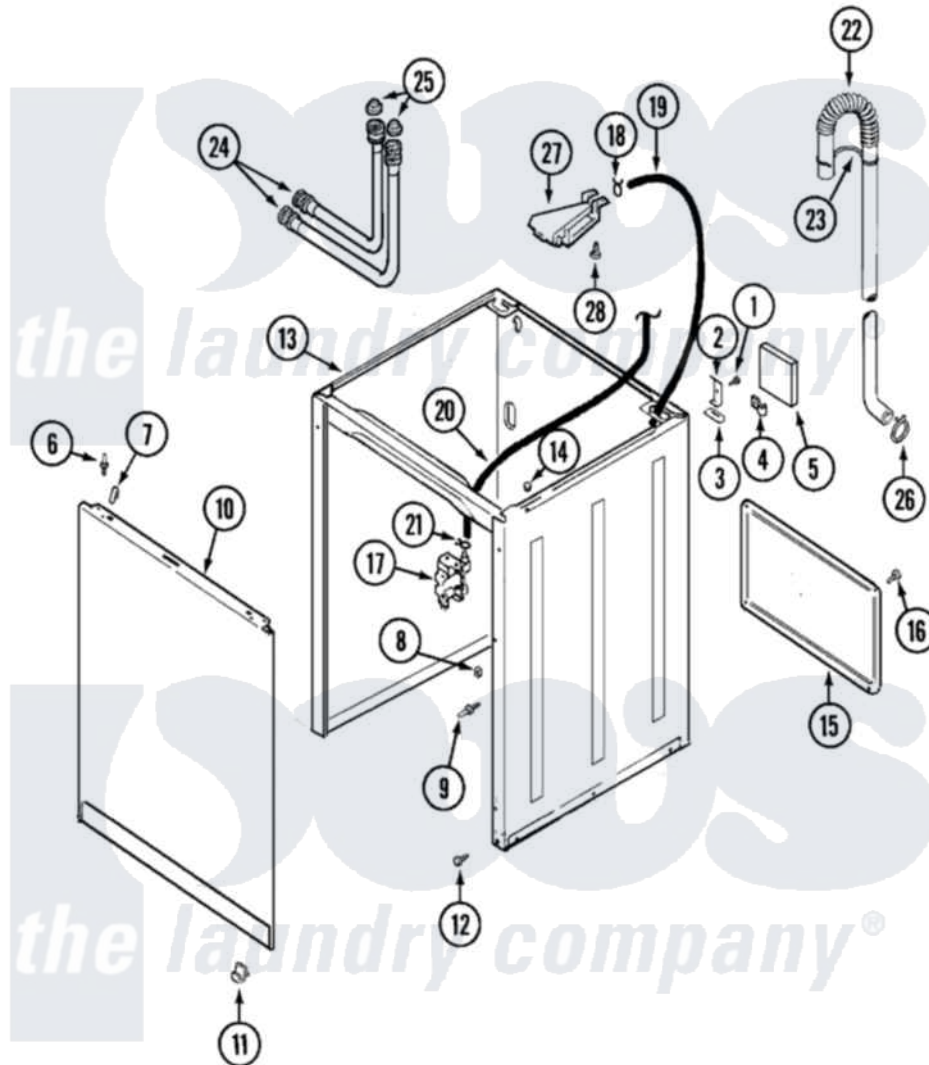

Hoover LATH100ATV 02 - CABINET

Hoover [Residential Hoover LATH100ATV Washer Parts](#) Parts Diagram 02 - CABINET
 Click on the part number to view part

Item	Original Part Number	Replaced By	Status	Part Description
1	25-7893			Screw
2	35-2846			Hinge, Cabinet Top
3	35-4128			Pad, Hinge
4	25-7027	16515		Clip
5	35-0706		Not Available	PAD, FOAM
6	53-0643			Pin, Locator
7	25-7220			Clip, Cabinet Top
8	25-0224	3400029		Nut, Adapter Plate
9	53-0643			Pin, Locator
"	53-0200			Sleeve, Locator Pin
10	35-2084			Panel, Front
11	53-0120			Clip, Front Panel
"	25-7732	681414		Screw, 10AB X 1/2
12	35-4129			Bumper, Cabinet
13	35-2106	21001871		Cabinet
14	33-2653			Bumper, Cabinet

15	35-2108	21001871	Cabinet
16	25-7732	681414	Screw, 10AB X 1/2
17	22001196		Valve, Water
"	35-2375		Valve, Water Mixing-230V
18	25-7867	596669	Clamp, Manifold
19	35-3623	12002749	Hose, Flume Kit
20	21001064	21001748	Hose, Pressure Switch
21	25-7796	596669	Clamp, Manifold
22	35-3539	21001872	Hose, Drain
23	33-9537	22003814	Retainer, Drain Hose
24	35-3400		Inlet Hose Assembly
"	35-3401		Inlet Hose Assembly
25	33-4264N		Strainer And Washer Kit
26	25-7080	285655	Clamp, Hose
27	35-2051	21001760	Flume Assembly / Water Diverter
28	25-3092	90767	Screw, 8A X 3/8 HeX Washer Head Tapping