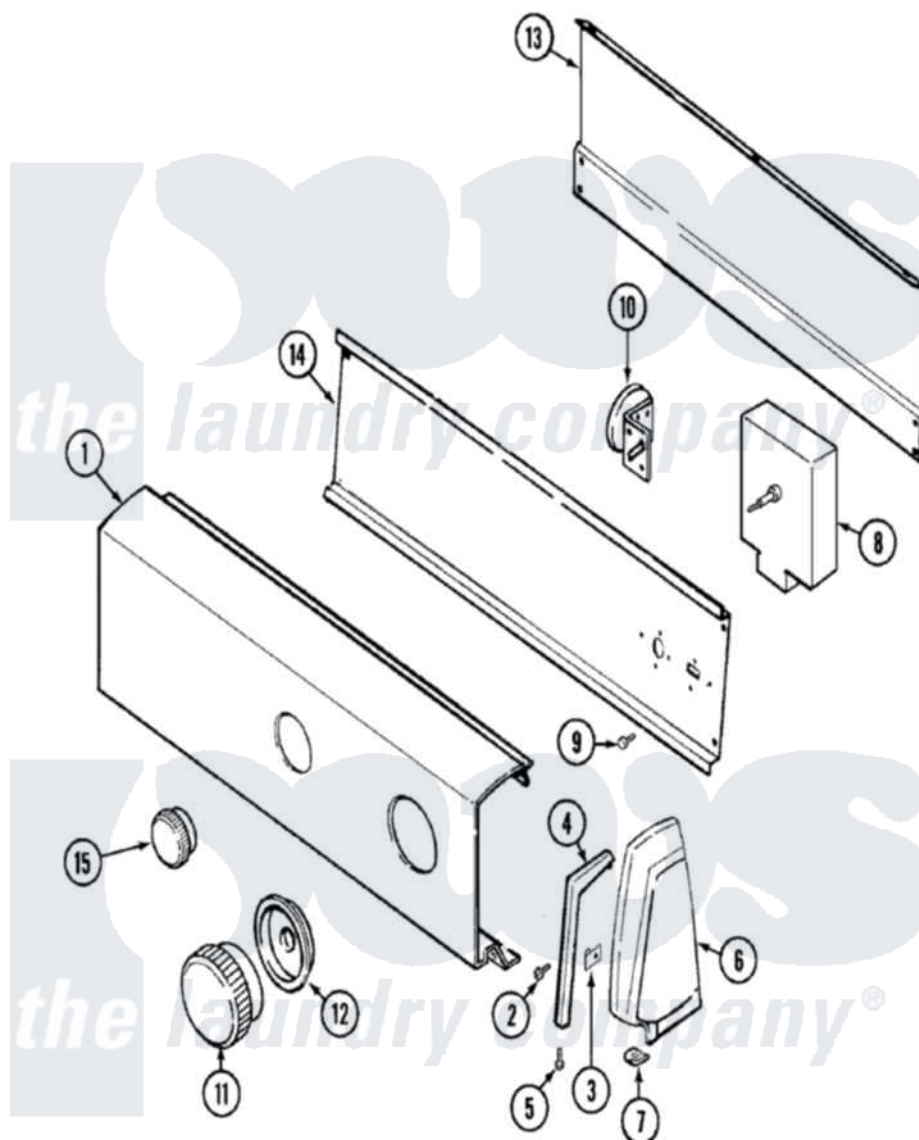

# Hoover LATH100ATV 03 - CONTROL PANEL

Hoover [Residential Hoover LATH100ATV Washer Parts](#) Parts Diagram 03 - CONTROL PANEL  
 Click on the part number to view part

Item	Original Part Number	Replaced By	Status	Part Description
1	21001383		Not Available	PANEL, CONTROL (WHT)
2	25-7649	<a href="#">910187</a>		Screw
3	<a href="#">25-7702</a>			Speedclip, End Cap To Control Panel
4	53-0277		Not Available	TRIM, END CAP (RT)
"	53-0278		Not Available	TRIM, END CAP (LT)
5	<a href="#">25-7760</a>			Screw
6	35-2669		Not Available	CAP, END (LT)(WHT)
"	35-2668	<a href="#">21001453</a>		Cap- End
"	25-3092	<a href="#">90767</a>		Screw, 8A X 3/8 HeX Washer Head Tapping
7	<a href="#">25-7851</a>			Speedclip, End Cap To Top
8	<a href="#">21001352</a>			Timer, Export
9	31001029	<a href="#">3400094</a>		Screw, 10-32 X 3/8
10	35-3691	<a href="#">21001554</a>		Switch, Water Level
11	<a href="#">21001237</a>			Knob, Timer
12	21001238	<a href="#">21001502</a>		Skirt Ri

13	<a href="#">21001460</a>		Shield, Rear
"	25-3092	<a href="#">90767</a>	Screw, 8A X 3/8 HeX Washer Head Tapping
"	<a href="#">25-3457</a>		Screw, Sems
"	35-2688	<a href="#">21001460</a>	Shield, Rear
14	<a href="#">31001193</a>		Pad, Shield
"	21001303	Not Available	SHIELD, CONTROL
"	25-3092	<a href="#">90767</a>	Screw, 8A X 3/8 HeX Washer Head Tapping
15	<a href="#">21001239</a>		Knob, Selector
16	21001391	Not Available	MANUAL, USE & CARE
"	21001371	Not Available	MANUAL, USE & CARE