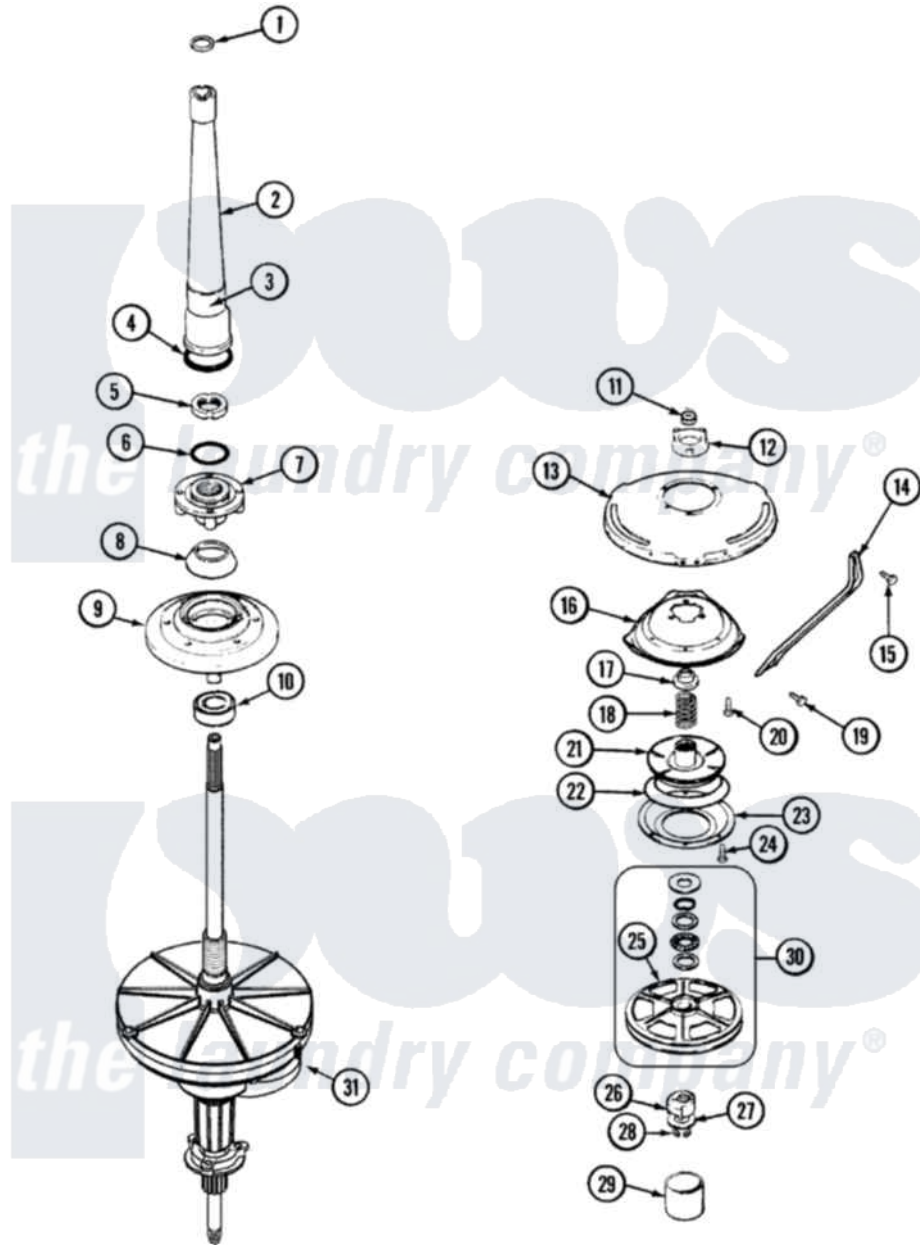

Hoover LATH100ATV 05 - TRANSMISSION, DUAL DRIVE

Hoover [Residential Hoover LATH100ATV Washer Parts](#) Parts Diagram 05 - TRANSMISSION, DUAL DRIVE
 Click on the part number to view part

Item	Original Part Number	Replaced By	Status	Part Description
1	25-7941			"O" Ring, Agrtr Drive Shaft
2	35-2792	21001401		Center Pos
3	33-6790			Bearing, Agitator
"	35-2983		Not Available	CENTERPOST ASSY.
4	35-2906			Seal, Centerpost Bottom
5	35-2791			Nut, Spin Tube
6	25-7938			"O" Ring, Basket Drive Hub
7	35-3647	W10219156		Tub Seal
8	35-2974			Tub Seal/Hub Assembly
9	35-2716	12001561		Bearing And Seal Housing Assembly
10	35-2972	12001561		Bearing And Seal Housing Assembly
"	35-2205			Bearing, Spin
"	12001561			Bearing And Seal Housing Assembly
11	35-2010	207843		Lip Seal Repair Kit

12	35-2973	35-6680	Transmission
"	12001562		Bearing Assembly
"	35-2730	12001562	Bearing Assembly
13	21001162	21001518	Support, Tub
14	21001164	Not Available	BRACE, TUB
15	25-7895	21001858	Screw 5/16-18 x 1/2
16	21001163		Housing, Suspension
17	35-2017		Retainer, Brake Spring
18	35-2112	21001910	Spring, Brake
19	25-7930	21001858	Screw 5/16-18 x 1/2
20	25-7895	21001858	Screw 5/16-18 x 1/2
21	35-2948	35-6714	Brake Roto
22	21001161	21002026	Snubber
23	35-2018	35-6918	Stator, Brake
24	21001065		Screw, No.10-24 x .50 Hxnibhd
25	35-3829	12002213	Thrust Bearing Kit
26	LA-2007	12002213	Thrust Bearing Kit
27	35-2132		Washer, 1.25ODX.530IDX.032
"	35-2082		Washer, 1.25ODX.530IDX.062
28	25-7854		Ring, Retaining
29	35-2007		Cap, Dust
30	12500036	12002213	Thrust Bearing Kit
31	21001394	35-6680	Transmission