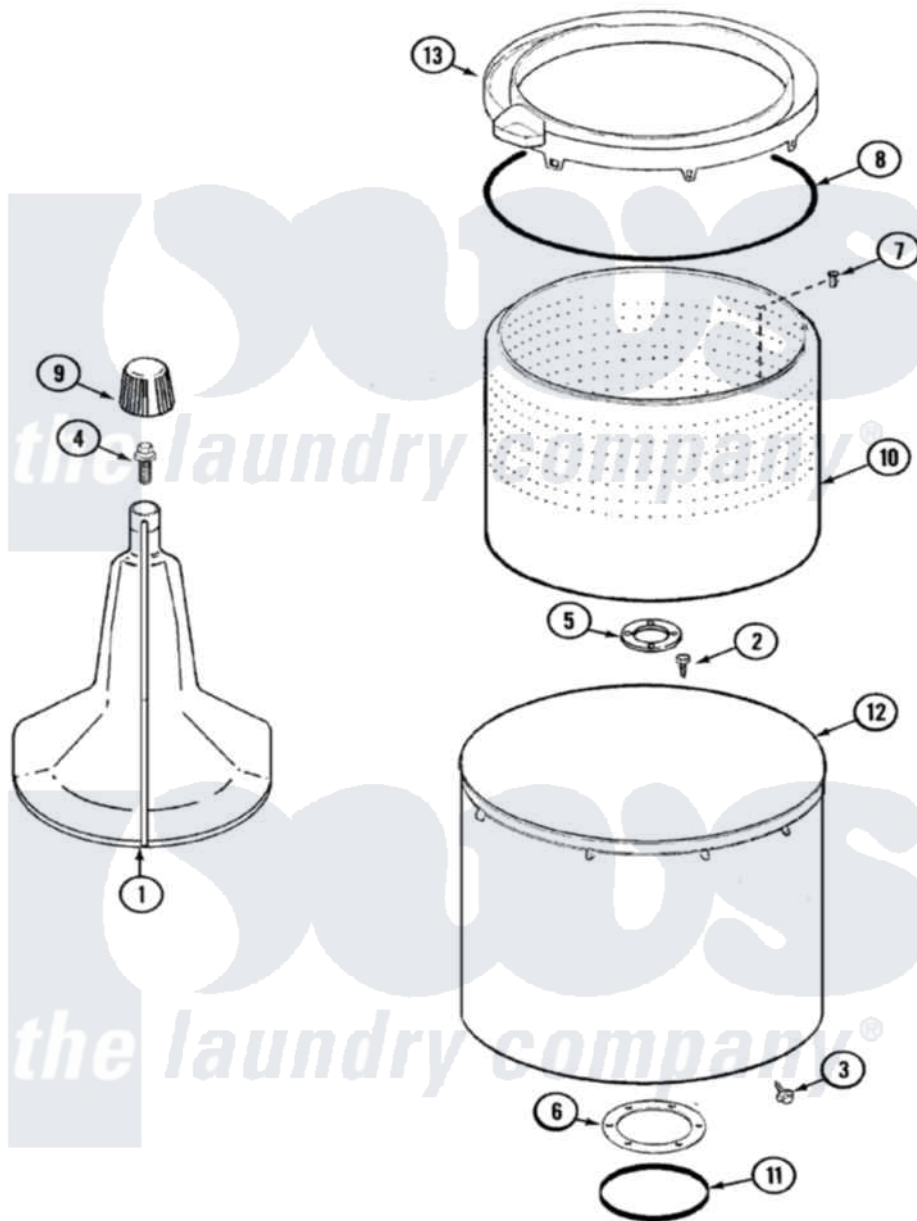

# Hoover LATH100ATV 06 - TUB

Hoover [Residential Hoover LATH100ATV Washer Parts](#) Parts Diagram 06 - TUB  
 Click on the part number to view part

Item	Original Part Number	Replaced By	Status	Part Description
1	<a href="#">35-3580</a>			Agitator
2	<a href="#">21001063</a>			Screw, Shoulder
3	25-7953	<a href="#">22002933</a>		Screw
4	25-7948	<a href="#">W10309247</a>		Screw
5	<a href="#">35-3685</a>			Gasket, Basket To Centerpost
6	<a href="#">35-3686</a>			Gasket, Tub To Housing
7	25-7967	<a href="#">3400504</a>		Screw
8	<a href="#">35-2328</a>			Seal, Tub Top
9	<a href="#">35-2733</a>			Cap, Agitator
10	35-3687		Not Available	BASKET, SPIN
11	<a href="#">35-2978</a>			Seal, Tub/Housing
12	<a href="#">35-3700</a>			Tub Assembly
13	35-3578		Not Available	TOP, TUB
14	<a href="#">35-2550</a>			Dispenser, Rinse