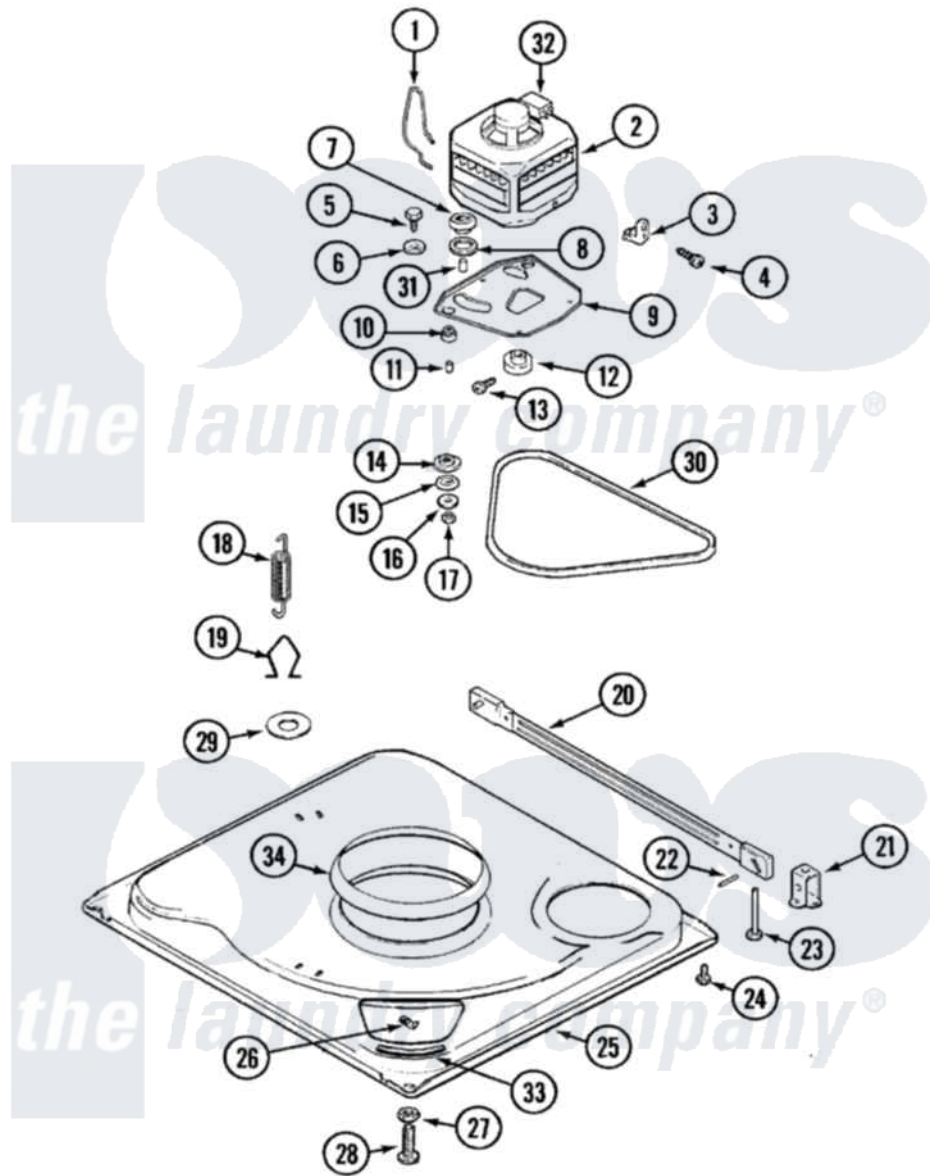

Hoover LATH300AAV 01 - BASE

Hoover [Residential Hoover LATH300AAV Washer Parts](#) Parts Diagram 01 - BASE
 Click on the part number to view part

Item	Original Part Number	Replaced By	Status	Part Description
1	21001110	22004376		Spring, Motor Pivot
2	21001400			Motor/Plate Assembly
3	21001109	21001486		Foot Slide, Isolator
4	25-7418	33001178		Back, Tumbler
5	25-7833	21001977		Screw
6	25-7834			Washer, Motor/Base Screw
7	33-9946			Isolator, Motor
8	35-3570			Washer, Motor Pivot
9	21001111	21001783		Plate And Screw Assembly
10	35-3646			Isolator, Motor Plate
11	25-7831			Spacer, Mounting
12	21001108			Pulley, Motor
13	25-7117			Set Screw
14	33-9943	35-3571		Slide, Motor Pivot
15	33-9967			Washer, Motor Isolator
16	25-7047			Washer, Flat

17	25-7325	Y707702	Locknut
18	21001138	22002922	Tool, Spring Removal
"	21001165		Spring, Suspension
19	21001166		Hook, Suspension Spring
20	35-2049	21001881	Bar, Stabilizer
21	35-2046		Bracket, Stabilizer
22	35-2052		Pin, Stabilizer
23	35-3020	22004469	Leg And Foot Self Stabalizing
24	25-7828	489483	Screw 10-32 X 1/2
25	21001169	12002701	Base Kit
26	25-7838	25-7845	Speednut, Motor
27	25-7915		Hex Nut
28	35-0837	25001119	Foot And Pad Assembly
"	35-0772	25001119	Foot And Pad Assembly
29	Y25-7951		Washer, Suspension Hook
30	21352320		Belt, Drive
31	25-7830		Spacer
32	33-9765		Switch, Motor
33	35-2065		Pad, Motor Plate
34	21001161	21002026	Snubber