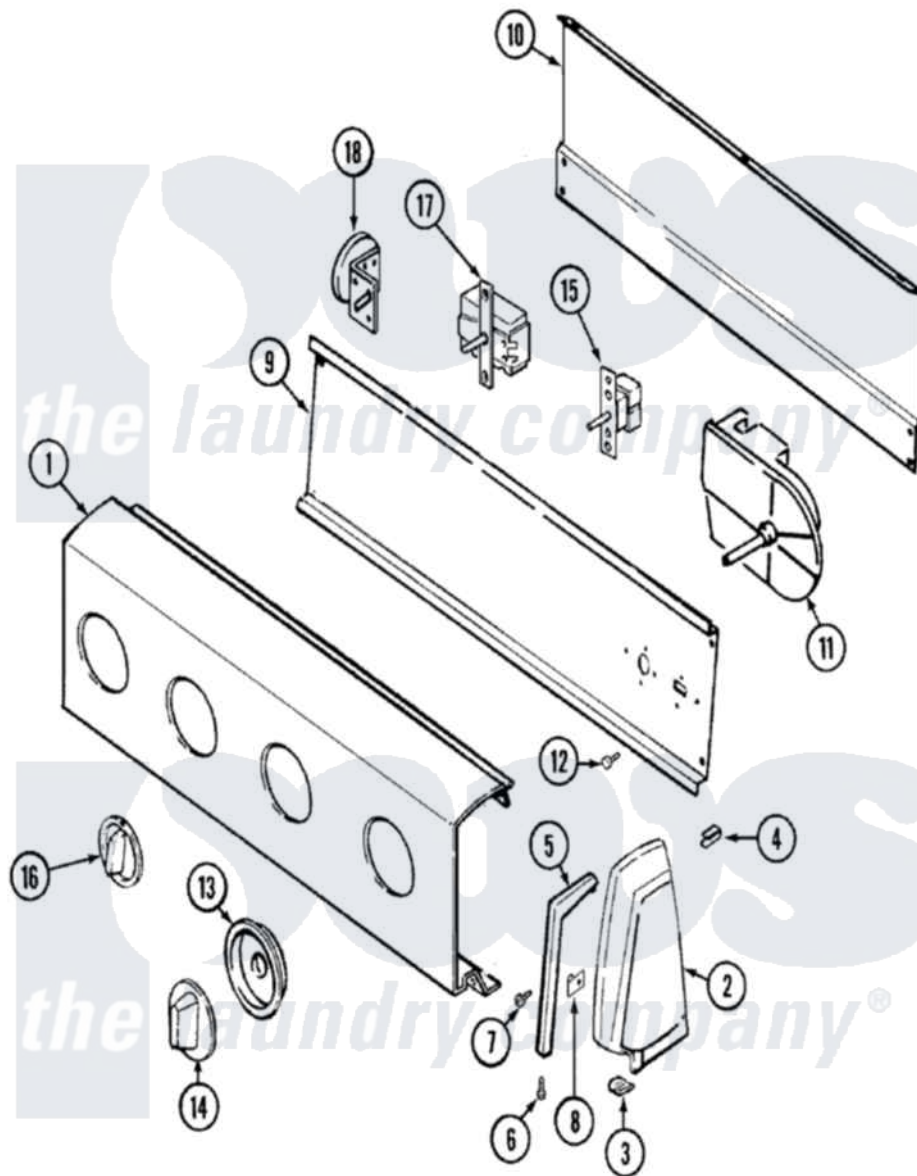

Hoover LATH300AAV 02 - CONTROL PANEL

Hoover [Residential Hoover LATH300AAV Washer Parts](#) Parts Diagram 02 - CONTROL PANEL
 Click on the part number to view part

Item	Original Part Number	Replaced By	Status	Part Description
1	21001406		Not Available	PANEL, CONTROL (ALUM)
"	25-7702			Speedclip, End Cap To Control Panel
"	25-7793			Screw
2	35-2669		Not Available	CAP, END (LT)(WHT)
"	35-2668	21001453		Cap- End
3	25-7697	25-2219		Screw
"	25-7851			Speedclip, End Cap To Top
4	25-7435	33002917		Screw, No.10-16
"	25-7852			Speedclip, Rr Shld To End Cap
5	53-0278		Not Available	TRIM, END CAP (LT)
"	53-0277		Not Available	TRIM, END CAP (RT)
6	25-7760			Screw
7	25-3092	90767		Screw, 8A X 3/8 HeX Washer Head Tapping
8	25-7702			Speedclip, End Cap To Control Panel

9	31001128		Not Available	SHIELD, CONTROL
"	53-2504	31001193		Pad, Shield
10	25-3457			Screw, Sems
"	25-3092	90767		Screw, 8A X 3/8 HeX Washer Head Tapping
"	25-7853	25-7933		Ring, Retaining
"	35-2688	21001460		Shield, Rear
11	21001339		Not Available	TIMER
12	25-0205	216412		Screw, Bracket To Timer
13	21001238	21001502		Skirt Ri
14	21001237			Knob, Timer
15	21001224	21001676		Switch, Water Temperature
"	25-3092	90767		Screw, 8A X 3/8 HeX Washer Head Tapping
16	21001239			Knob, Selector
17	25-3092	90767		Screw, 8A X 3/8 HeX Washer Head Tapping
"	21001227	21001673		Switch, Speed 4 Pos Rotary
18	25-3092	90767		Screw, 8A X 3/8 HeX Washer Head Tapping
"	35-3691	21001554		Switch, Water Level
19	16002079		Not Available	GUIDE, QUICK REF - ADMIRAL
20	21001407		Not Available	MANUAL, USE & CARE