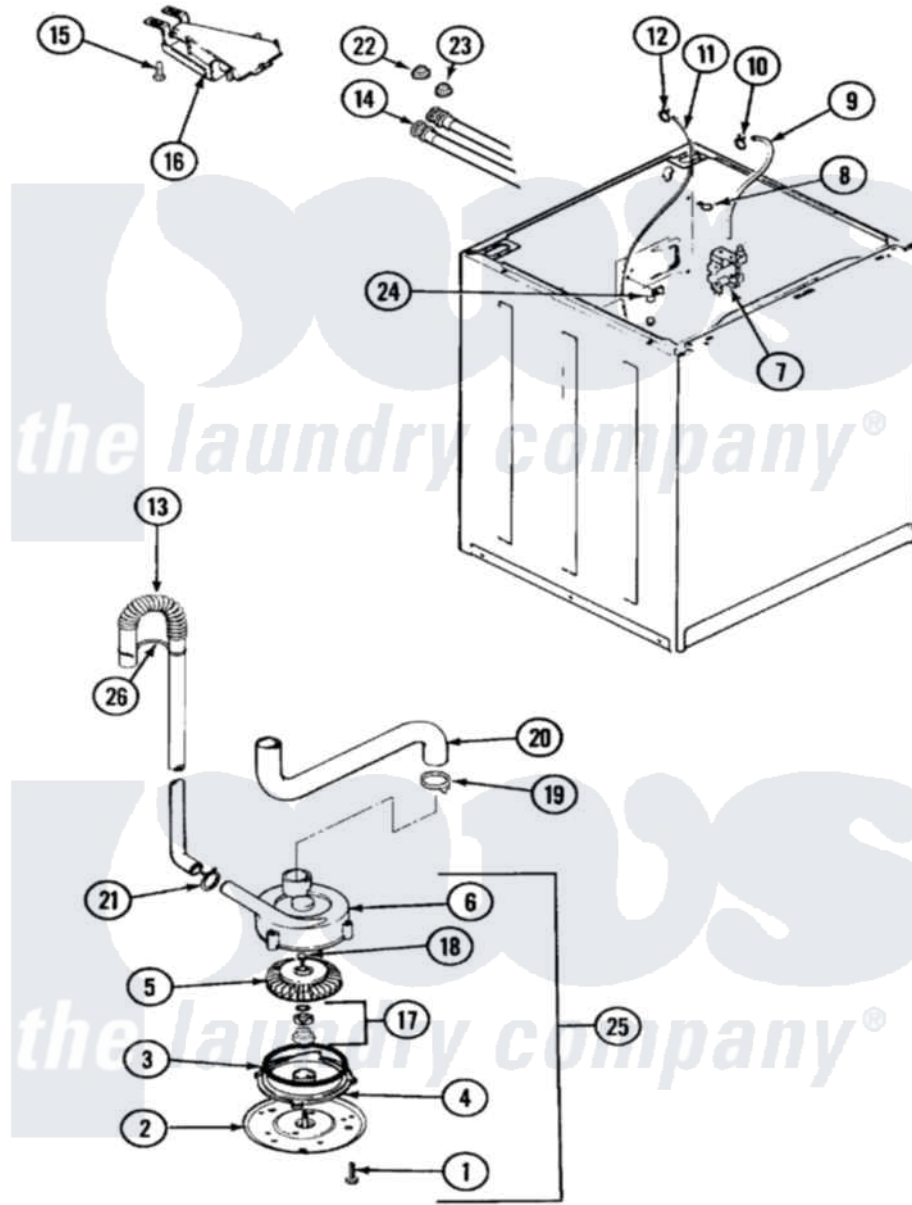

Hoover LATH300AAV 03 - PUMP

Hoover [Residential Hoover LATH300AAV Washer Parts](#) Parts Diagram 03 - PUMP
 Click on the part number to view part

Item	Original Part Number	Replaced By	Status	Part Description
1	25-7405	3196164		Screw
2	33-6035		Not Available	PLATE & PULLEY ASSY.
3	33-6032			Gasket
4	35-2058			Base, Pump
5	35-2057	35-6465		Pump Assem
6	35-2056		Not Available	HOUSING, PUMP
7	21001378	35-2374N		Valve, Water
"	25-7220			Clip, Cabinet Top
8	25-7867	596669		Clamp, Manifold
9	35-2378	12002749		Hose, Flume Kit
10	25-7867	596669		Clamp, Manifold
11	35-2261		Not Available	PAD, PRESSURE SWITCH HOSE
"	21001060	21001748		Hose, Pressure Switch
12	25-7796	596669		Clamp, Manifold
13	35-3539	21001872		Hose, Drain
14	35-0874	76313		Hosefill

"	33-7891	89503	Hose-Inlet
15	25-3092	90767	Screw, 8A X 3/8 HeX Washer Head Tapping
16	35-2051	21001760	Flume Assembly / Water Diverter
17	35-0707		Seal, Seat And "O" Ring
18	25-7894	W10001180	Screw
19	25-6068	285655	Clamp, Hose
20	35-3584	21001915	Hose, Tub To Pump
21	25-7080	285655	Clamp, Hose
22	25-7048		Washer
23	33-7313	33-4264N	Strainer And Washer Kit
24	33-6099		Clamp
25	35-2099	35-6465	Pump Assem
"	35-2344		Restrictor, Flow
26	33-9537	22003814	Retainer, Drain Hose