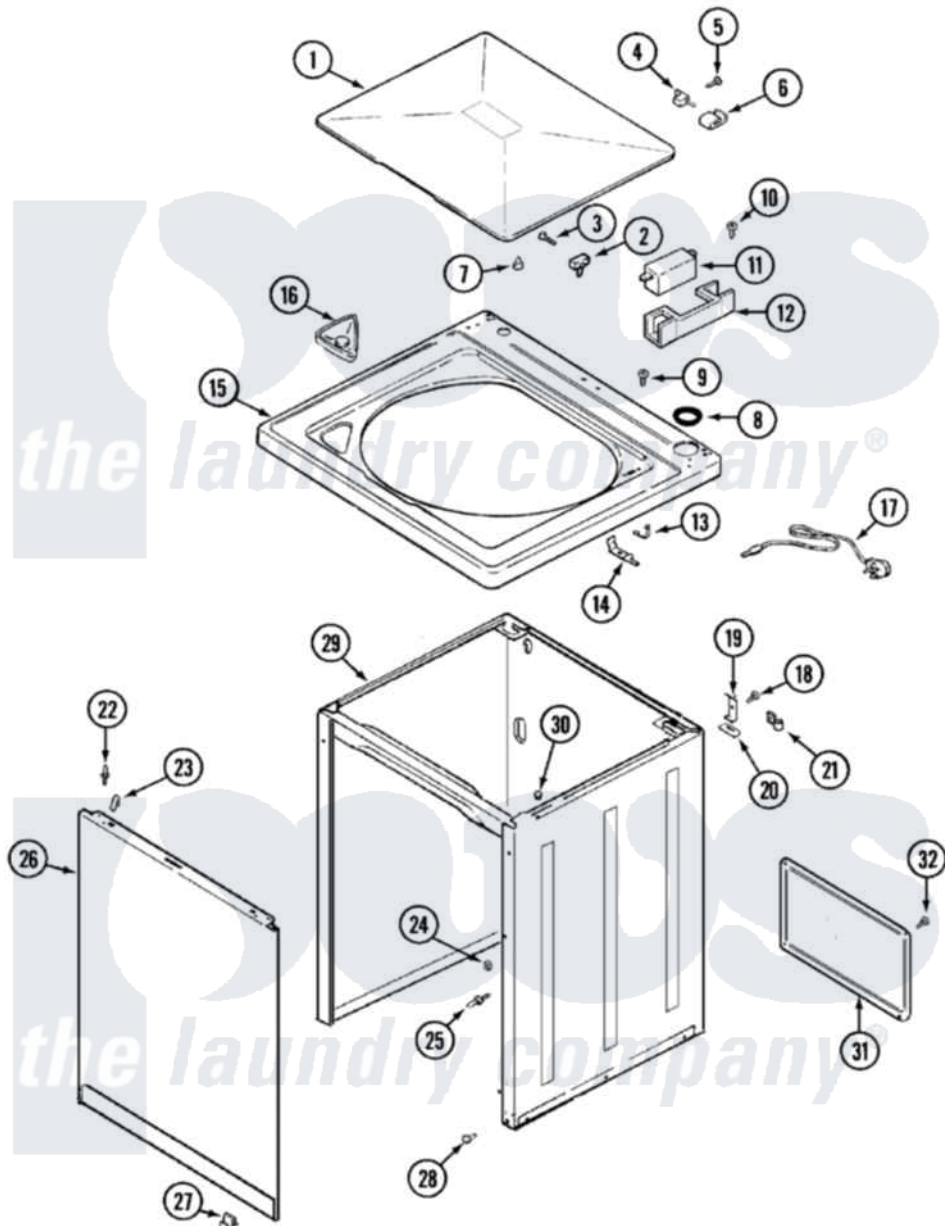

Hoover LATH300AAV 04 - TOP

Hoover [Residential Hoover LATH300AAV Washer Parts](#) Parts Diagram 04 - TOP
 Click on the part number to view part

Item	Original Part Number	Replaced By	Status	Part Description
1	35-2026			Lid
2	43-0057			Actuator, Door Switch
"	25-7436			Nylite Washer
3	25-7438			Screw
4	35-2045			Pin, Hinge
5	25-7893			Screw
6	35-2044			Hinge, Lid
7	35-0581			Bumper, Door
8	35-2063			Bushing, Insulator
9	25-7463	7101P012-60		Screw
10	21001136	3400872		Screw, 8-18 X 3/8
11	35-2904		Not Available	PAD, LID SWITCH
"	21001148	12001187		Kit, Lid Switch Assembly
"	21001137	12001187		Kit, Lid Switch Assembly
12	21001135			Housing, Lid Switch
13	25-7878			Clip

14	21001134		Lever, Lid Switch
15	35-2739		Top, Cabinet
16	21001167		Dispenser, Bleach
17	35-0680	Not Available	CORD, POWER
18	25-7732	681414	Screw, 10AB X 1/2
19	35-2846		Hinge, Cabinet Top
20	35-4128		Pad, Hinge
21	25-7796	596669	Clamp, Manifold
22	35-4129		Bumper, Cabinet
"	53-0643		Pin, Locator
23	25-7220		Clip, Cabinet Top
24	25-0224	3400029	Nut, Adapter Plate
"	53-0200		Sleeve, Locator Pin
25	53-0643		Pin, Locator
26	35-2084		Panel, Front
"	35-4200	21001281	Damper, Sound Pad
27	53-0120		Clip, Front Panel
28	33-2653		Bumper, Cabinet
29	35-2106	21001871	Cabinet
30	33-2653		Bumper, Cabinet
31	35-2108	21001871	Cabinet
32	25-7733	681414	Screw, 10AB X 1/2