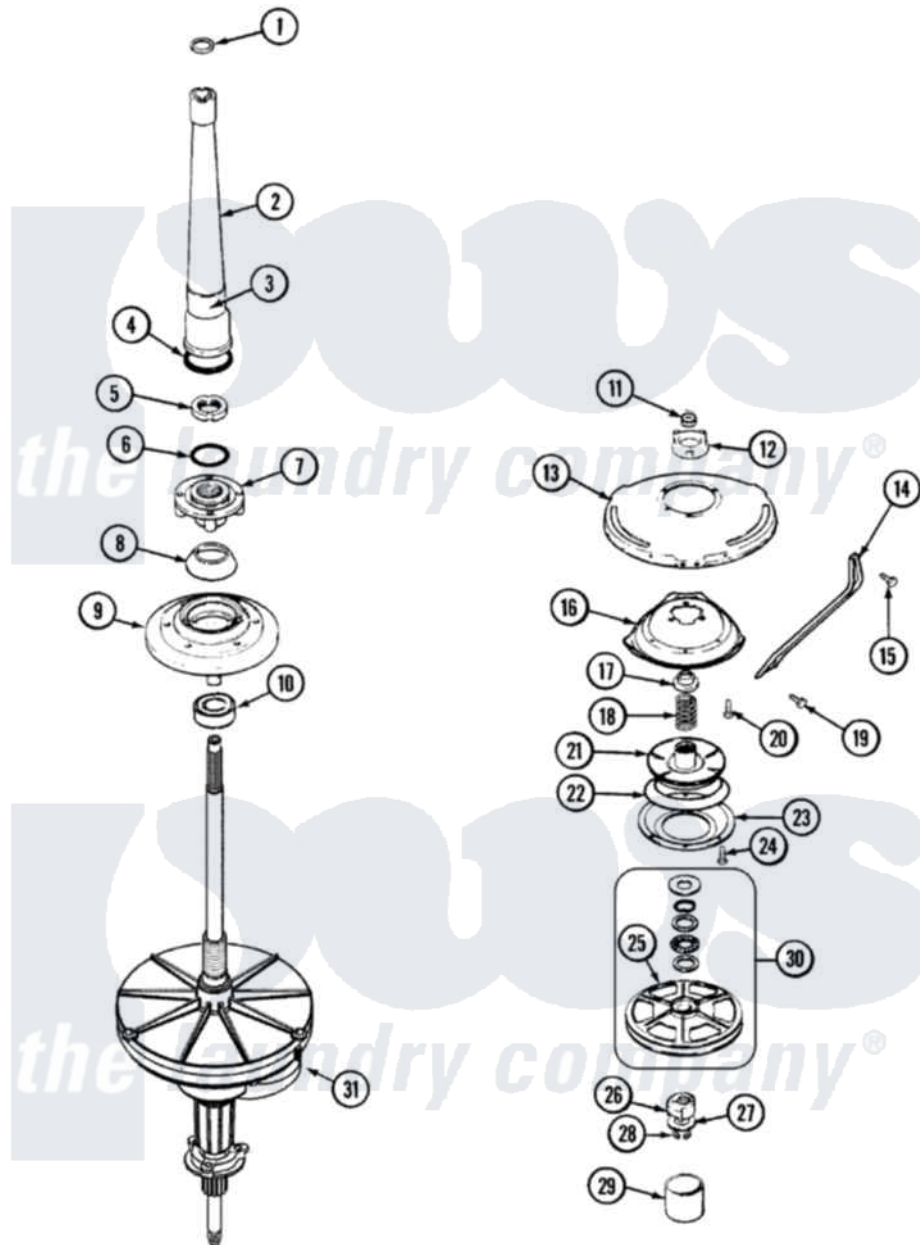

# Hoover LATH300AAV 05 - TRANSMISSION, DUAL DRIVE

Hoover [Residential Hoover LATH300AAV Washer Parts](#) Parts Diagram 05 - TRANSMISSION, DUAL DRIVE  
 Click on the part number to view part

Item	Original Part Number	Replaced By	Status	Part Description
1	<a href="#">25-7941</a>			"O" Ring, Agrtr Drive Shaft
2	35-2792	<a href="#">21001401</a>		Center Pos
3	<a href="#">33-6790</a>			Bearing, Agitator
"	35-2983		Not Available	CENTERPOST ASSY.
4	<a href="#">35-2906</a>			Seal, Centerpost Bottom
5	<a href="#">35-2791</a>			Nut, Spin Tube
6	<a href="#">25-7938</a>			"O" Ring, Basket Drive Hub
7	35-3647	<a href="#">W10219156</a>		Tub Seal
8	<a href="#">35-2974</a>			Tub Seal/Hub Assembly
9	35-2716	<a href="#">12001561</a>		Bearing And Seal Housing Assembly
10	35-2972	<a href="#">12001561</a>		Bearing And Seal Housing Assembly
"	<a href="#">35-2205</a>			Bearing, Spin
"	<a href="#">12001561</a>			Bearing And Seal Housing Assembly
11	35-2010	<a href="#">207843</a>		Lip Seal Repair Kit