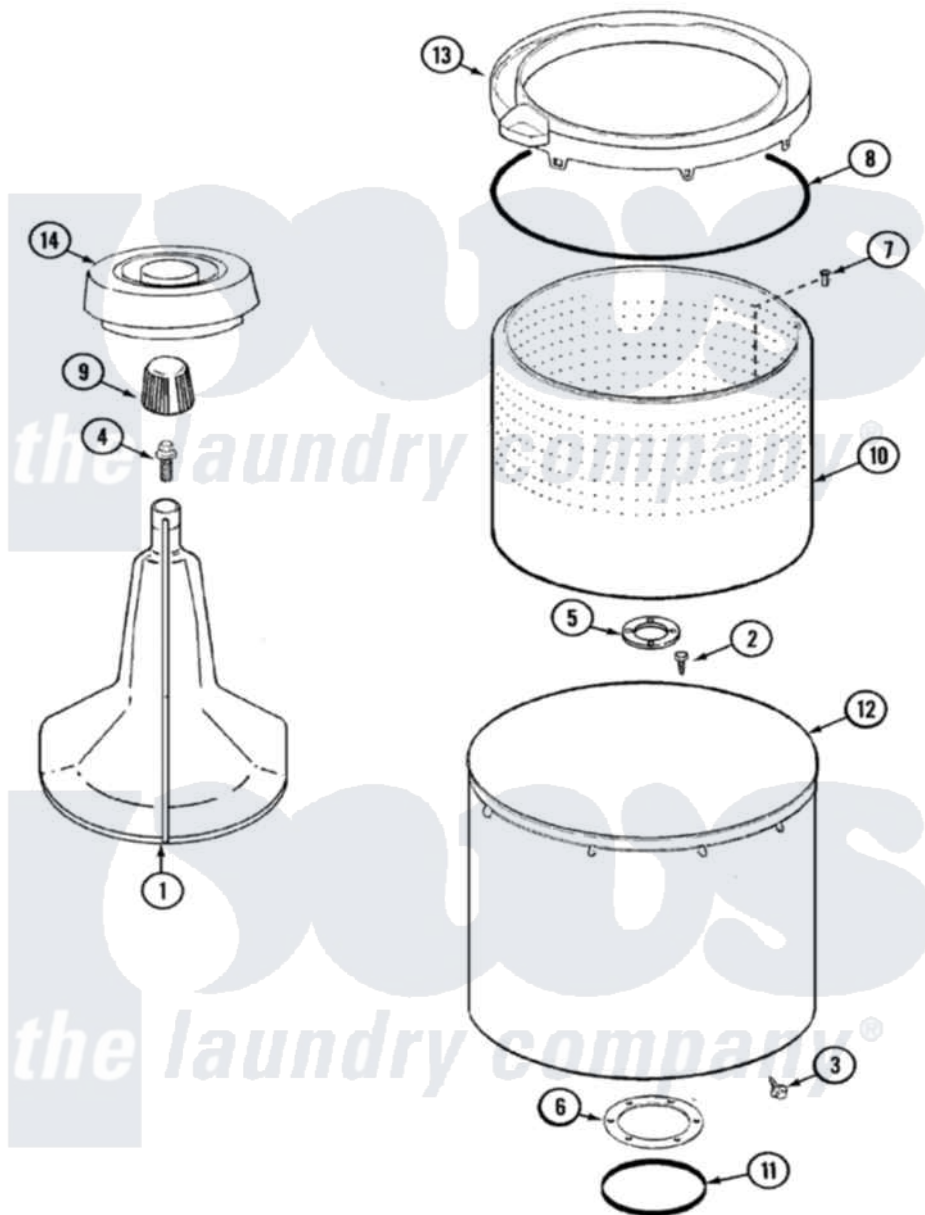

# Hoover LATH300AAV 06 - TUB

Hoover [Residential Hoover LATH300AAV Washer Parts](#) Parts Diagram 06 - TUB  
 Click on the part number to view part

Item	Original Part Number	Replaced By	Status	Part Description
1	<a href="#">35-3580</a>			Agitator
2	25-7947	<a href="#">21001063</a>		Screw, Shoulder
3	25-7953	<a href="#">22002933</a>		Screw
4	25-7948	<a href="#">W10309247</a>		Screw
5	<a href="#">35-3685</a>			Gasket, Basket To Centerpost
6	<a href="#">35-3686</a>			Gasket, Tub To Housing
7	25-7965	<a href="#">3400504</a>		Screw
8	<a href="#">35-2328</a>			Seal, Tub Top
9	<a href="#">35-2733</a>			Cap, Agitator
10	35-3687		Not Available	BASKET, SPIN
11	<a href="#">35-2978</a>			Seal, Tub/Housing
12	<a href="#">35-3700</a>			Tub Assembly
13	35-3578		Not Available	TOP, TUB
"	35-2262		Not Available	SHIELD, TUB TOP
14	<a href="#">35-2550</a>			Dispenser, Rinse