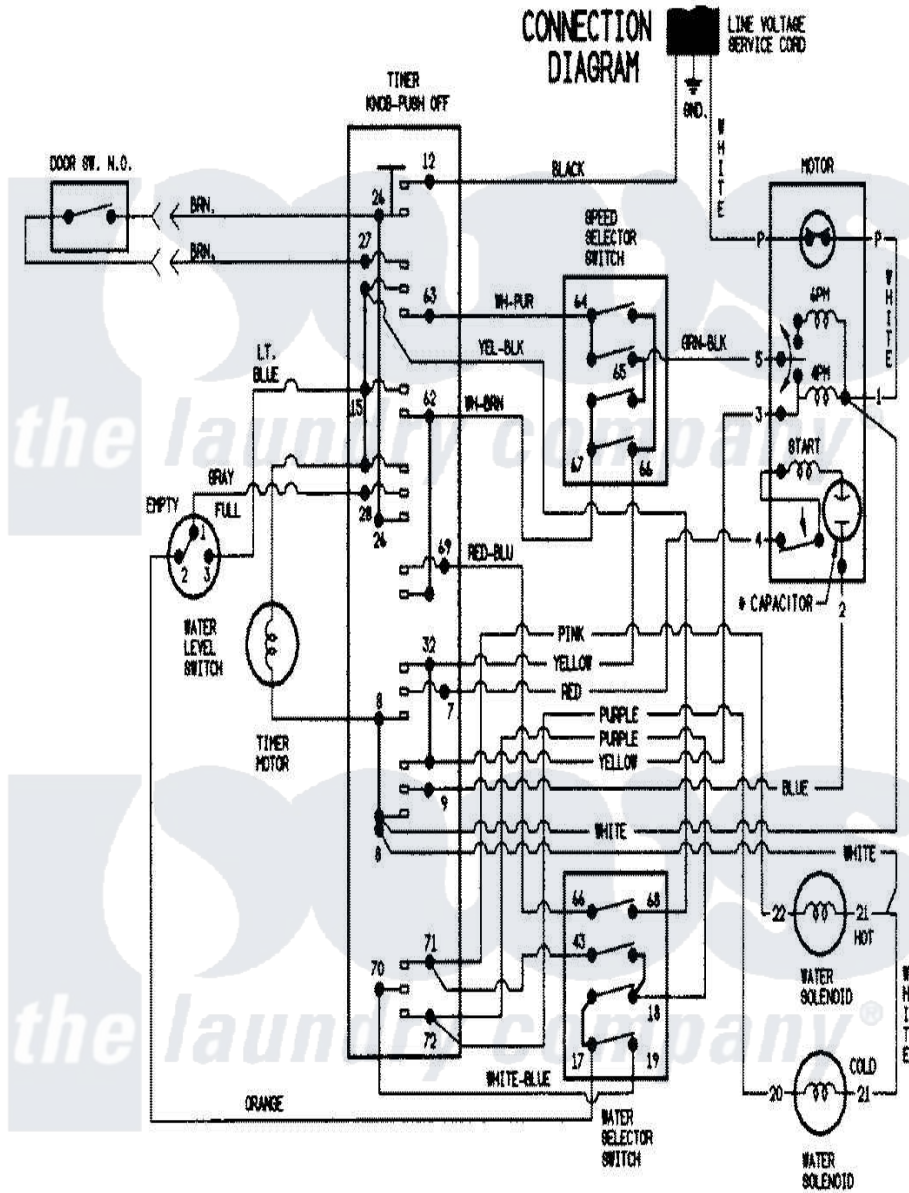

# Hoover LATH300AAV 07 - WIRING INFORMATION

Hoover [Residential Hoover LATH300AAV Washer Parts](#) Parts Diagram 07 - WIRING INFORMATION  
 Click on the part number to view part

Item	Original Part Number	Replaced By	Status	Part Description
NI	15002159		Not Available	WIRING INFORMATION
"	15002040		Not Available	WIRING INFORMATION