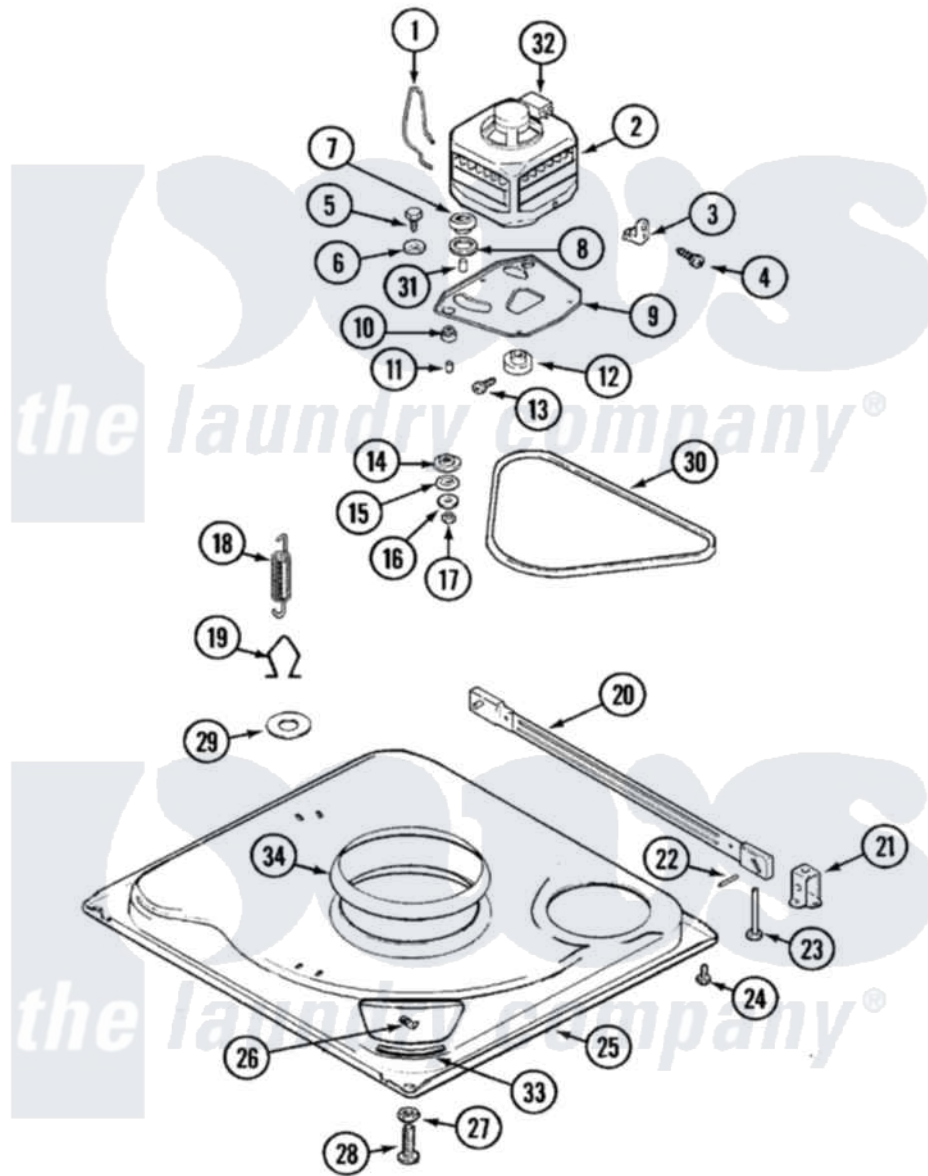

Hoover LATH300AKM 01 - BASE

Hoover [Residential Hoover LATH300AKM Washer Parts](#) Parts Diagram 01 - BASE
 Click on the part number to view part

Item	Original Part Number	Replaced By	Status	Part Description
1	21001110	22004376		Spring, Motor Pivot
2	21001231	LA-2003		Motor Replacement Kit
3	21001109	21001486		Foot Slide, Isolator
4	25-7418	33001178		Back, Tumbler
5	25-7833	21001977		Screw
6	25-7834			Washer, Motor/Base Screw
7	33-9946			Isolator, Motor
8	35-3570			Washer, Motor Pivot
9	21001111	21001783		Plate And Screw Assembly
10	35-3646			Isolator, Motor Plate
11	25-7831			Spacer, Mounting
12	35-2124	W10143344		Pulley
13	25-7117			Set Screw
14	33-9943	35-3571		Slide, Motor Pivot
15	33-9967			Washer, Motor Isolator
16	25-7047			Washer, Flat

17	25-7325	Y707702	Locknut
18	21001165		Spring, Suspension
"	21001138	22002922	Tool, Spring Removal
19	21001166		Hook, Suspension Spring
20	35-2049	21001881	Bar, Stabilizer
21	35-2046		Bracket, Stabilizer
22	35-2052		Pin, Stabilizer
23	35-3020	22004469	Leg And Foot Self Stabalizing
24	25-7828	489483	Screw 10-32 X 1/2
25	21001169	12002701	Base Kit
26	25-7838	25-7845	Speednut, Motor
27	25-7915		Hex Nut
28	35-0772	25001119	Foot And Pad Assembly
"	35-0837	25001119	Foot And Pad Assembly
29	Y25-7951		Washer, Suspension Hook
30	21352320		Belt, Drive
31	25-7830		Spacer
32	33-9765		Switch, Motor
33	35-2065		Pad, Motor Plate
34	21001161	21002026	Snubber