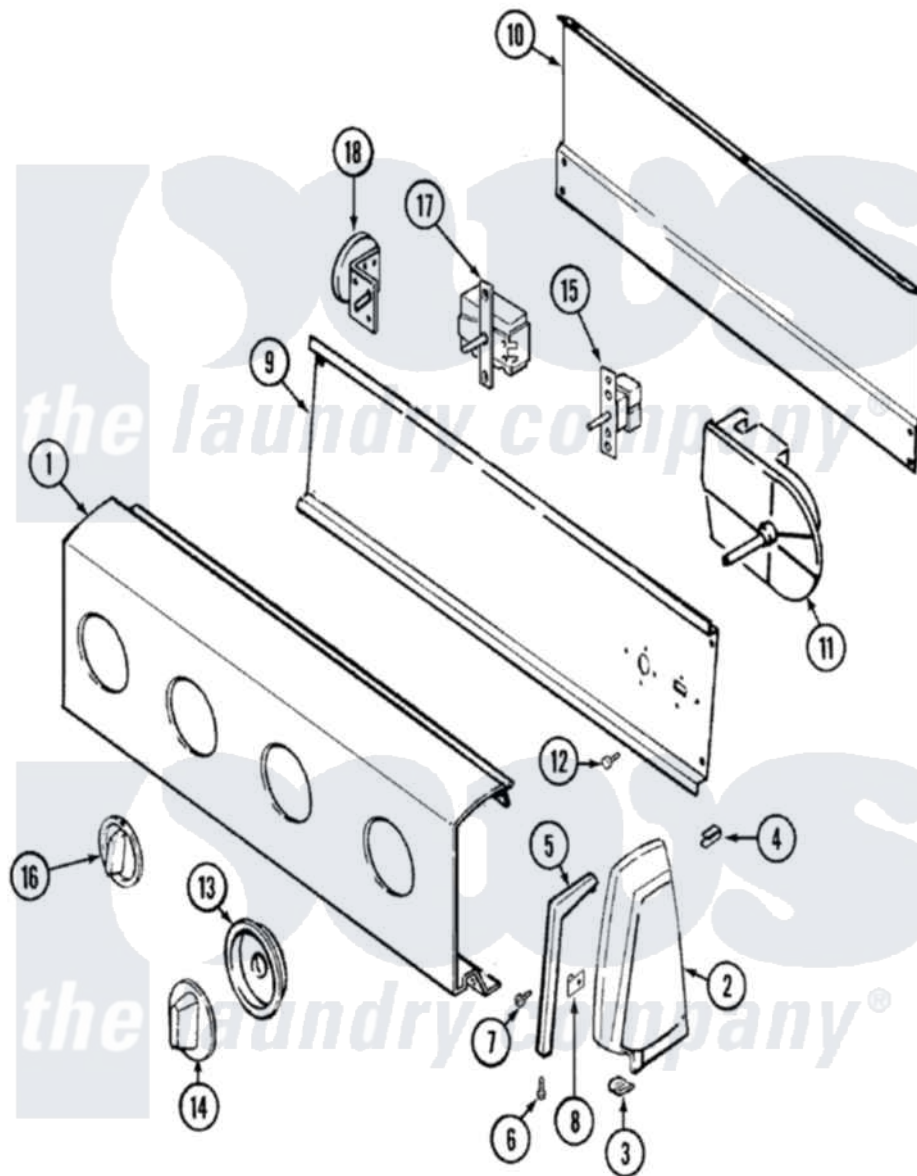

Hoover LATH300AKM 02 - CONTROL PANEL

Hoover [Residential Hoover LATH300AKM Washer Parts](#) Parts Diagram 02 - CONTROL PANEL
 Click on the part number to view part

Item	Original Part Number	Replaced By	Status	Part Description
1	21001429		Not Available	PANEL, CONTROL (ALUM.-ALM)
"	25-7702			Speedclip, End Cap To Control Panel
"	25-7793			Screw
2	21001069	12002263		Endcap Kit
"	21001070	21001456		Cap- End
3	25-7697	25-2219		Screw
"	25-7851			Speedclip, End Cap To Top
4	25-7435	33002917		Screw, No.10-16
"	25-7852			Speedclip, Rr Shld To End Cap
5	31001056		Not Available	TRIM, ENDCAP (RT)(ALM)
"	31001057		Not Available	TRIM, ENDCAP (LT)(ALM)
6	25-7760			Screw
7	25-3092	90767		Screw, 8A X 3/8 HeX Washer Head Tapping
8	25-7702			Speedclip, End Cap To Control

8	25-7192			Panel
9	53-2504	31001193		Pad, Shield
"	31001128		Not Available	SHIELD, CONTROL
10	25-3092	90767		Screw, 8A X 3/8 HeX Washer Head Tapping
"	35-2688	21001460		Shield, Rear
"	25-3457			Screw, Sems
"	25-7853	25-7933		Ring, Retaining
11	21001344		Not Available	TIMER, EXPORT
12	25-0205	216412		Screw, Bracket To Timer
13	21001240		Not Available	BEZEL & RING ASSY. (ALM)
14	21001241	12500058		Knob Ski
15	21001224	21001676		Switch, Water Temperature
"	25-3092	90767		Screw, 8A X 3/8 HeX Washer Head Tapping
16	21001242			Knob, Selector
17	21001227	21001673		Switch, Speed 4 Pos Rotary
"	25-3092	90767		Screw, 8A X 3/8 HeX Washer Head Tapping
18	35-3691	21001554		Switch, Water Level
"	25-3092	90767		Screw, 8A X 3/8 HeX Washer Head Tapping
19	16002079		Not Available	GUIDE, QUICK REF - ADMIRAL
20	21001430		Not Available	MANUAL, USE & CARE