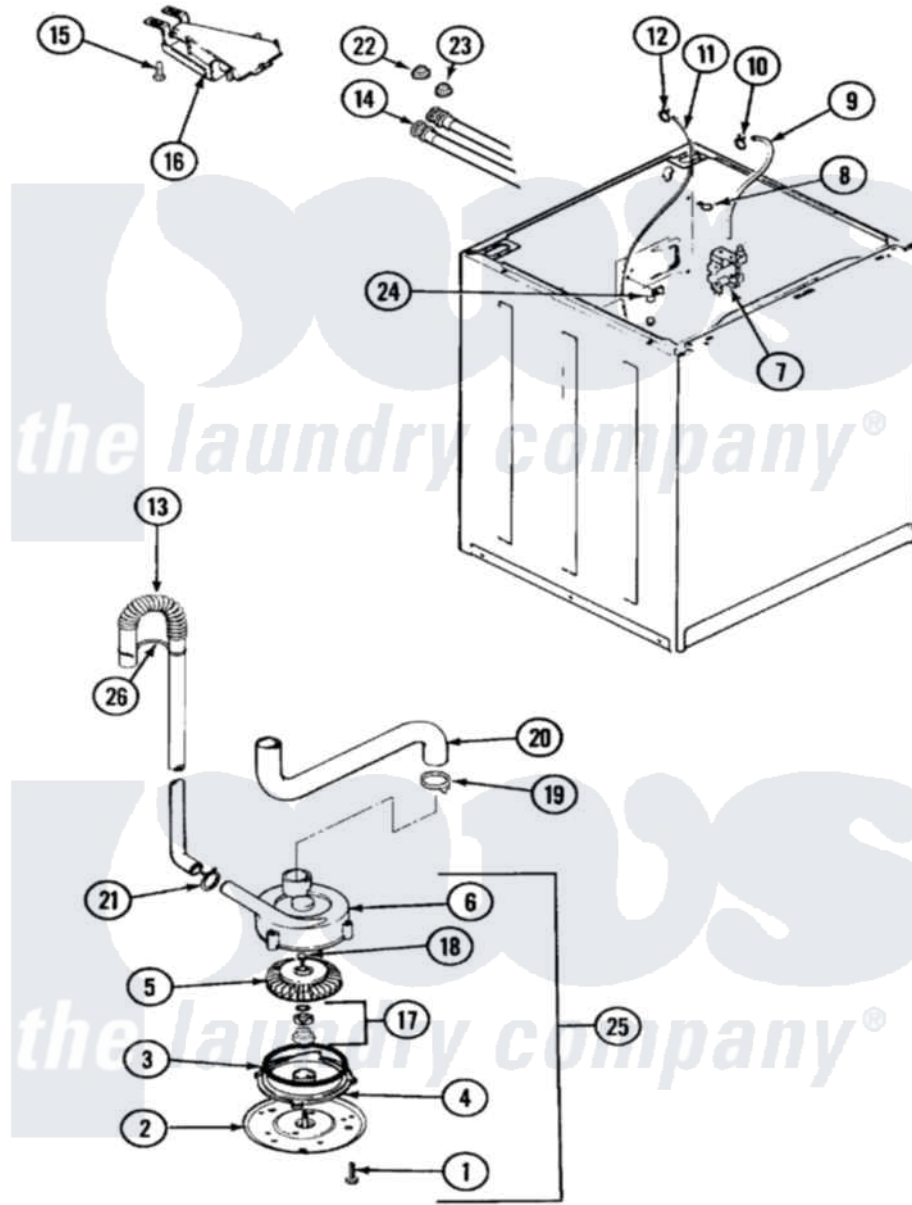

Hoover LATH300AKM 03 - PUMP

Hoover [Residential Hoover LATH300AKM Washer Parts](#) Parts Diagram 03 - PUMP
 Click on the part number to view part

Item	Original Part Number	Replaced By	Status	Part Description
1	25-7405	3196164		Screw
2	33-6035		Not Available	PLATE & PULLEY ASSY.
3	33-6032			Gasket
4	35-2058			Base, Pump
5	35-2057	35-6465		Pump Assem
6	35-2056		Not Available	HOUSING, PUMP
7	35-2375			Valve, Water Mixing-230V
"	25-7220			Clip, Cabinet Top
8	25-7867	596669		Clamp, Manifold
9	35-2378	12002749		Hose, Flume Kit
10	25-7867	596669		Clamp, Manifold
11	35-2261		Not Available	PAD, PRESSURE SWITCH HOSE
"	21001060	21001748		Hose, Pressure Switch
12	25-7796	596669		Clamp, Manifold
13	35-3539	21001872		Hose, Drain
14	35-0874	76313		Hosefill

"	35-3400		Inlet Hose Assembly
"	35-3401		Inlet Hose Assembly
"	33-7891	89503	Hose-Inlet
15	25-3092	90767	Screw, 8A X 3/8 HeX Washer Head Tapping
16	35-2051	21001760	Flume Assembly / Water Diverter
17	35-0707		Seal, Seat And "O" Ring
18	25-7894	W10001180	Screw
19	25-6068	285655	Clamp, Hose
20	35-3584	21001915	Hose, Tub To Pump
21	25-7080	285655	Clamp, Hose
22	25-7048		Washer
23	33-7313	33-4264N	Strainer And Washer Kit
24	33-6099		Clamp
25	35-2099	35-6465	Pump Assem
"	35-2344		Restrictor, Flow
26	33-9537	22003814	Retainer, Drain Hose