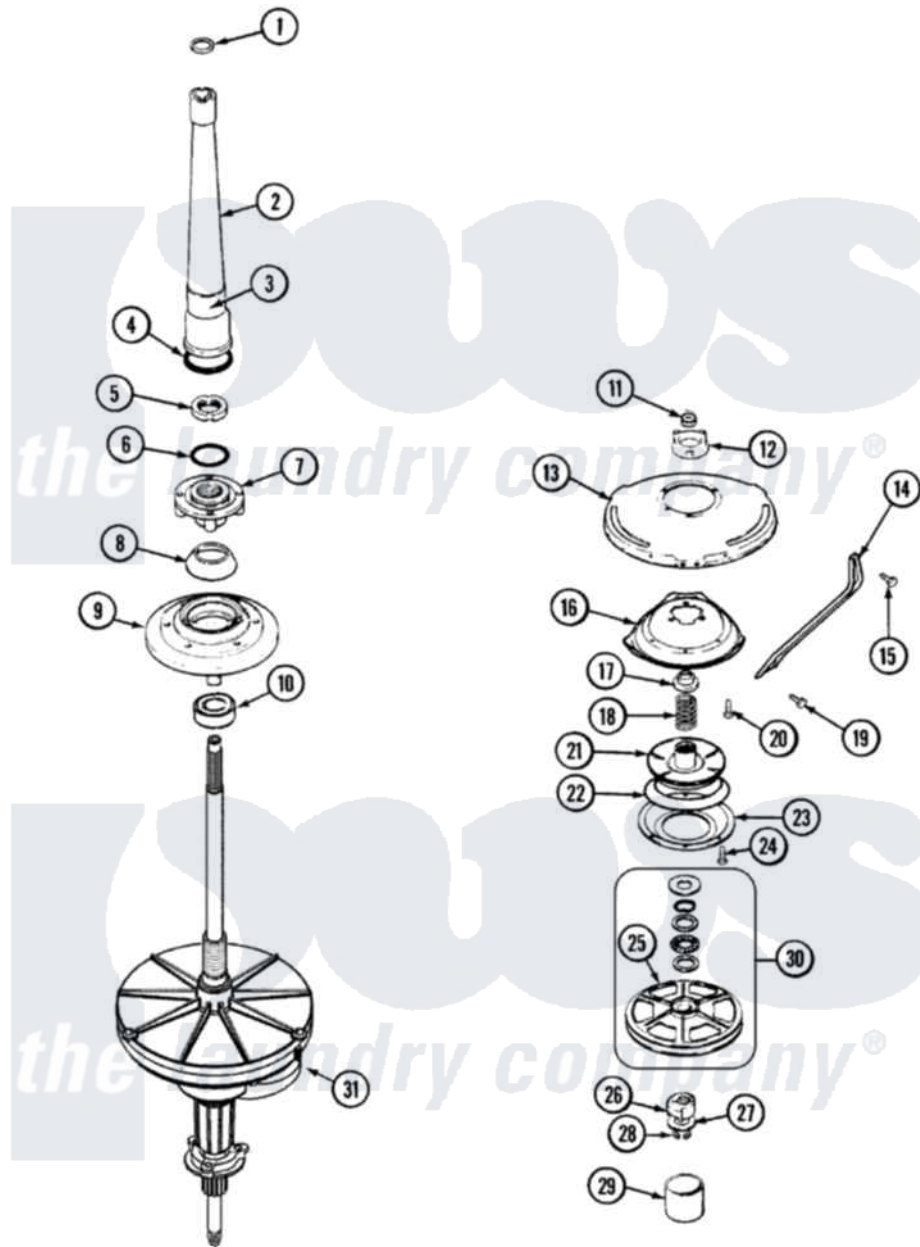

Hoover LATH300AKM 05 - TRANSMISSION, DUAL DRIVE

Hoover [Residential Hoover LATH300AKM Washer Parts](#) Parts Diagram 05 - TRANSMISSION, DUAL DRIVE
 Click on the part number to view part

Item	Original Part Number	Replaced By	Status	Part Description
1	25-7941			"O" Ring, Agrtr Drive Shaft
2	35-2792	21001401		Center Pos
3	35-2983		Not Available	CENTERPOST ASSY.
"	33-6790			Bearing, Agitator
4	35-2906			Seal, Centerpost Bottom
5	35-2791			Nut, Spin Tube
6	25-7938			"O" Ring, Basket Drive Hub
7	35-3647	W10219156		Hub Seal
8	35-2974			Hub Seal/Hub Assembly
9	35-2716	12001561		Bearing And Seal Housing Assembly
10	35-2205			Bearing, Spin
"	35-2972	12001561		Bearing And Seal Housing Assembly
11	35-2010	207843		Lip Seal Repair Kit
12	35-2973	35-6680		Transmission
"	35-2730	12001562		Bearing Assembly

13	21001162	21001518	Support, Tub
14	21001164		Not Available BRACE, TUB
15	25-7895	21001858	Screw 5/16-18 x 1/2
16	21001163		Housing, Suspension
17	35-2017		Retainer, Brake Spring
18	35-2112	21001910	Spring, Brake
19	25-7930	21001858	Screw 5/16-18 x 1/2
20	25-7895	21001858	Screw 5/16-18 x 1/2
21	35-2948	35-6714	Brake Roto
22	21001161	21002026	Snubber
23	35-2018	35-6918	Stator, Brake
24	21001065		Screw, No.10-24 x .50 Hxnibhd
25	35-3829	12002213	Thrust Bearing Kit
26	LA-2007	12002213	Thrust Bearing Kit
27	35-2132		Washer, 1.25ODX.530IDX.032
"	35-2082		Washer, 1.25ODX.530IDX.062
28	25-7854		Ring, Retaining
29	35-2007		Cap, Dust
30	12500036	12002213	Thrust Bearing Kit
31	21001394	35-6680	Transmission