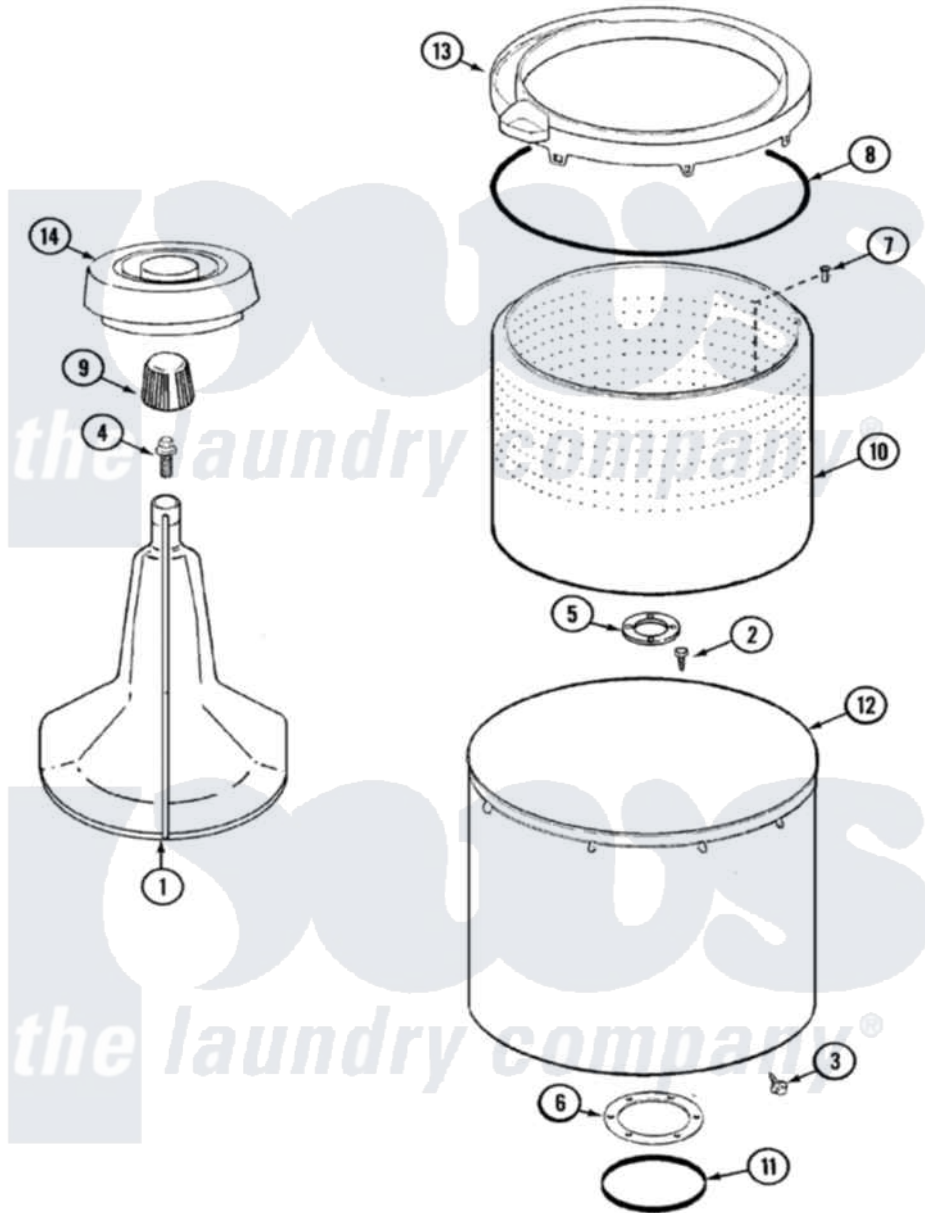

# Hoover LATH300AKM 06 - TUB

Hoover [Residential Hoover LATH300AKM Washer Parts](#) Parts Diagram 06 - TUB  
 Click on the part number to view part

Item	Original Part Number	Replaced By	Status	Part Description
1	<a href="#">35-3580</a>			Agitator
2	25-7947	<a href="#">21001063</a>		Screw, Shoulder
3	25-7953	<a href="#">22002933</a>		Screw
4	25-7948	<a href="#">W10309247</a>		Screw
5	<a href="#">35-3685</a>			Gasket, Basket To Centerpost
6	<a href="#">35-3686</a>			Gasket, Tub To Housing
7	25-7965	<a href="#">3400504</a>		Screw
8	<a href="#">35-2328</a>			Seal, Tub Top
9	<a href="#">35-2733</a>			Cap, Agitator
10	35-3687		Not Available	BASKET, SPIN
11	<a href="#">35-2978</a>			Seal, Tub/Housing
12	<a href="#">35-3700</a>			Tub Assembly
13	35-3578		Not Available	TOP, TUB
"	35-2262		Not Available	SHIELD, TUB TOP
14	<a href="#">35-2550</a>			Dispenser, Rinse