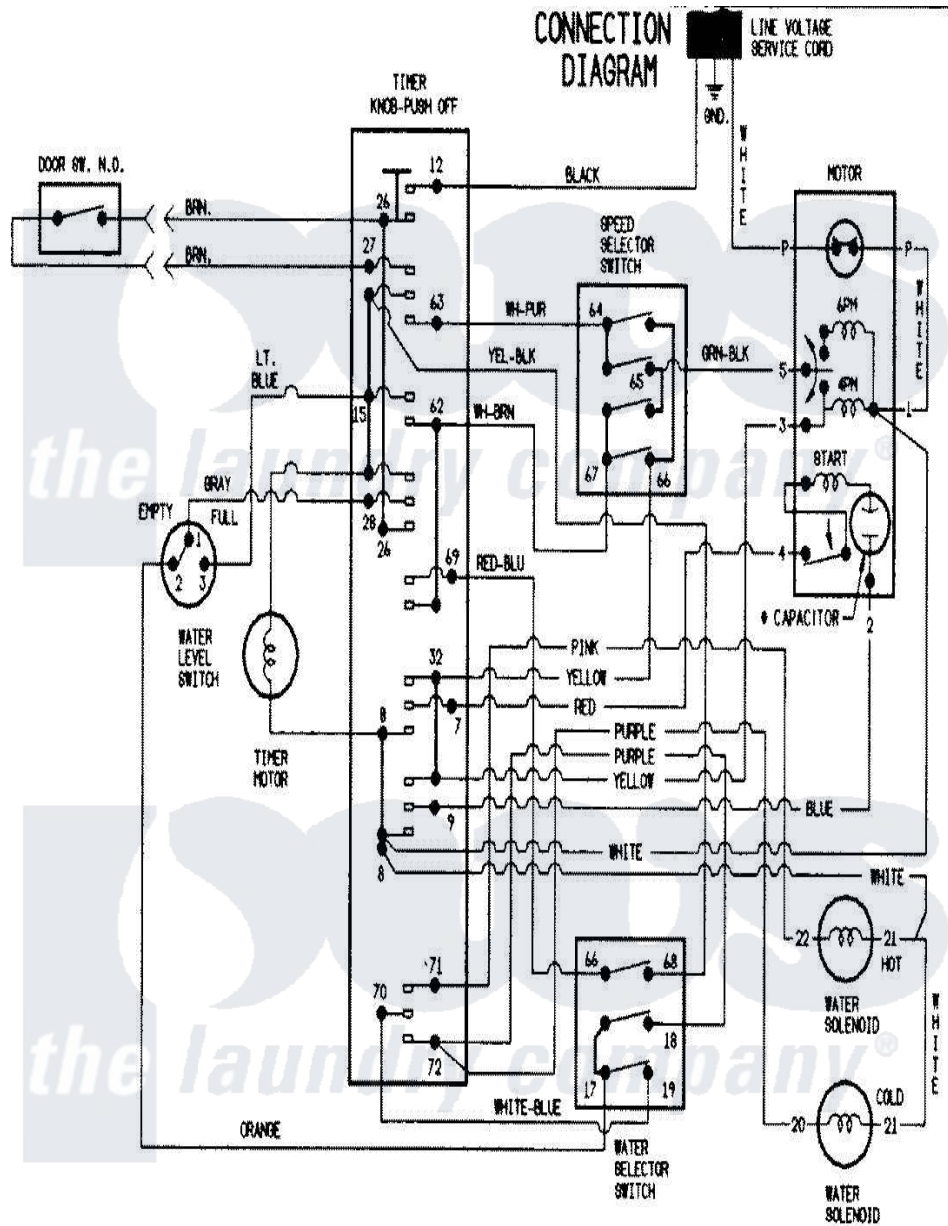

# Hoover LATH300AKM 07 - WIRING INFORMATION

Hoover [Residential Hoover LATH300AKM Washer Parts](#) Parts Diagram 07 - WIRING INFORMATION  
 Click on the part number to view part

Item	Original Part Number	Replaced By	Status	Part Description
NI	15001245		Not Available	WIRING INFORMATION