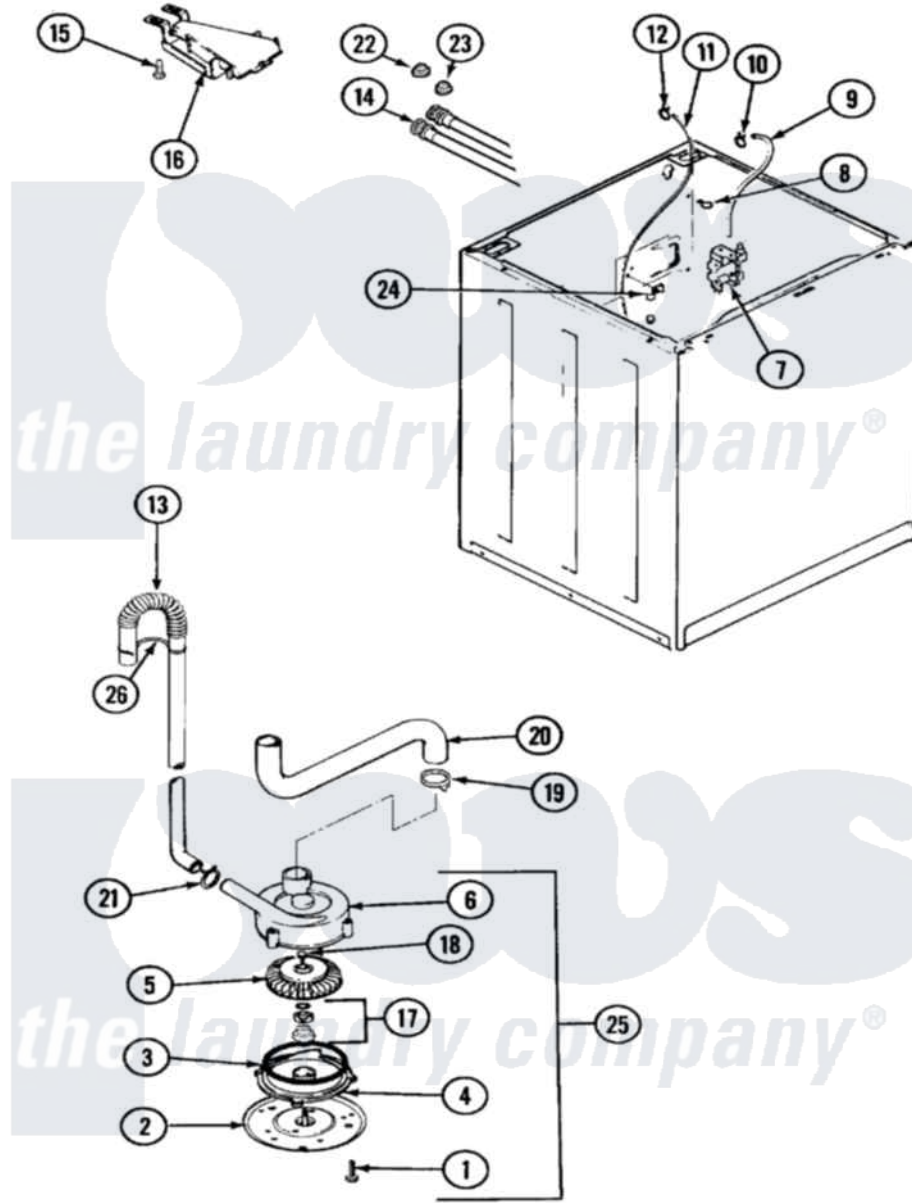

Hoover LATH300AKV 03 - PUMP

Hoover [Residential Hoover LATH300AKV Washer Parts](#) Parts Diagram 03 - PUMP
 Click on the part number to view part

Item	Original Part Number	Replaced By	Status	Part Description
1	25-7405	3196164		Screw
2	33-6035		Not Available	PLATE & PULLEY ASSY.
3	33-6032			Gasket
4	35-2058			Base, Pump
5	35-2057	35-6465		Pump Assem
6	35-2056		Not Available	HOUSING, PUMP
7	35-2375			Valve, Water Mixing-230V
"	25-7220			Clip, Cabinet Top
8	25-7867	596669		Clamp, Manifold
9	35-2378	12002749		Hose, Flume Kit
10	25-7867	596669		Clamp, Manifold
11	35-2261		Not Available	PAD, PRESSURE SWITCH HOSE
"	21001060	21001748		Hose, Pressure Switch
12	25-7796	596669		Clamp, Manifold
13	35-3539	21001872		Hose, Drain
14	35-0874	76313		Hosefill

"	35-3400		Inlet Hose Assembly
"	35-3401		Inlet Hose Assembly
"	33-7891	89503	Hose-Inlet
15	25-3092	90767	Screw, 8A X 3/8 HeX Washer Head Tapping
16	35-2051	21001760	Flume Assembly / Water Diverter
17	35-0707		Seal, Seat And "O" Ring
18	25-7894	W10001180	Screw
19	25-6068	285655	Clamp, Hose
20	35-3584	21001915	Hose, Tub To Pump
21	25-7080	285655	Clamp, Hose
22	25-7048		Washer
23	33-7313	33-4264N	Strainer And Washer Kit
24	33-6099		Clamp
25	35-2099	35-6465	Pump Assem
"	35-2344		Restrictor, Flow
26	33-9537	22003814	Retainer, Drain Hose