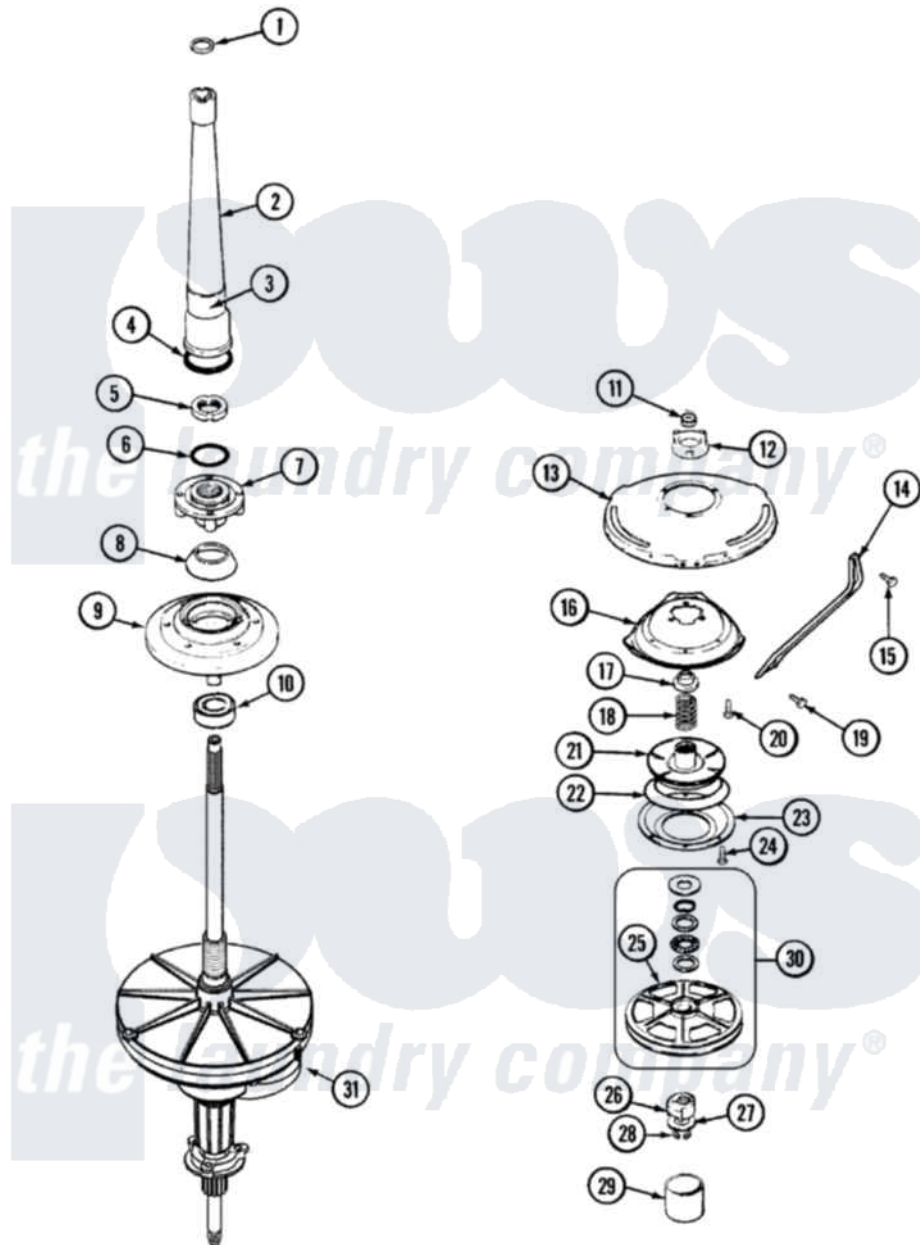

# Hoover LATH300AKV 05 - TRANSMISSION, DUAL DRIVE

Hoover [Residential Hoover LATH300AKV Washer Parts](#) Parts Diagram 05 - TRANSMISSION, DUAL DRIVE  
 Click on the part number to view part

Item	Original Part Number	Replaced By	Status	Part Description
1	<a href="#">25-7941</a>			"O" Ring, Agrtr Drive Shaft
2	35-2792	<a href="#">21001401</a>		Center Pos
3	<a href="#">33-6790</a>			Bearing, Agitator
"	35-2983		Not Available	CENTERPOST ASSY.
4	<a href="#">35-2906</a>			Seal, Centerpost Bottom
5	<a href="#">35-2791</a>			Nut, Spin Tube
6	<a href="#">25-7938</a>			"O" Ring, Basket Drive Hub
7	35-3647	<a href="#">W10219156</a>		Hub Seal
8	<a href="#">35-2974</a>			Hub Seal/Hub Assembly
9	35-2716	<a href="#">12001561</a>		Bearing And Seal Housing Assembly
10	35-2972	<a href="#">12001561</a>		Bearing And Seal Housing Assembly
"	<a href="#">35-2205</a>			Bearing, Spin
"	<a href="#">12001561</a>			Bearing And Seal Housing Assembly
11	35-2010	<a href="#">207843</a>		Lip Seal Repair Kit