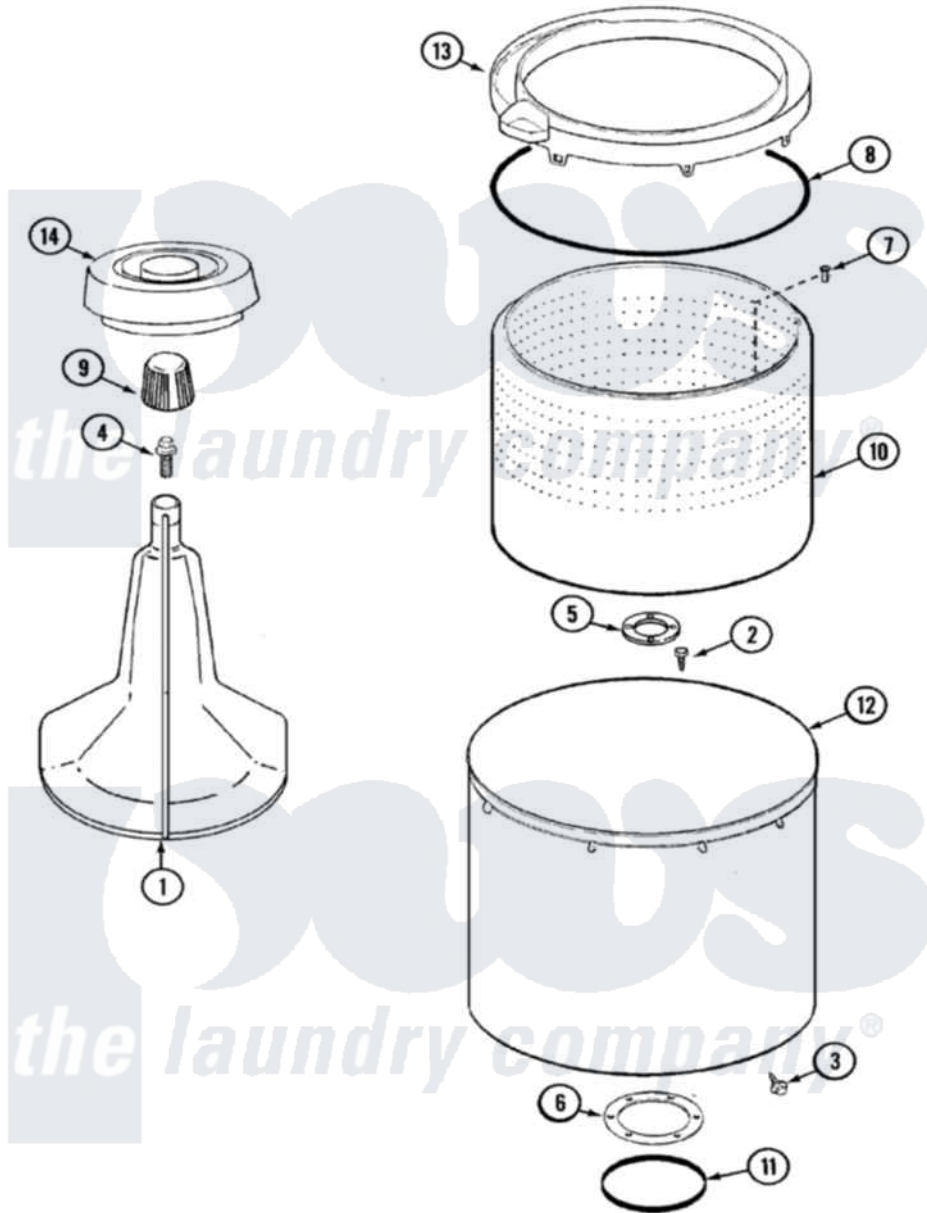

Hoover LATH300AKV 06 - TUB

Hoover [Residential Hoover LATH300AKV Washer Parts](#) Parts Diagram 06 - TUB
 Click on the part number to view part

Item	Original Part Number	Replaced By	Status	Part Description
1	35-3580			Agitator
2	25-7947	21001063		Screw, Shoulder
3	25-7953	22002933		Screw
4	25-7948	W10309247		Screw
5	35-3685			Gasket, Basket To Centerpost
6	35-3686			Gasket, Tub To Housing
7	25-7965	3400504		Screw
8	35-2328			Seal, Tub Top
9	35-2733			Cap, Agitator
10	35-3687		Not Available	BASKET, SPIN
11	35-2978			Seal, Tub/Housing
12	35-3700			Tub Assembly
13	35-3578		Not Available	TOP, TUB
"	35-2262		Not Available	SHIELD, TUB TOP
14	35-2550			Dispenser, Rinse