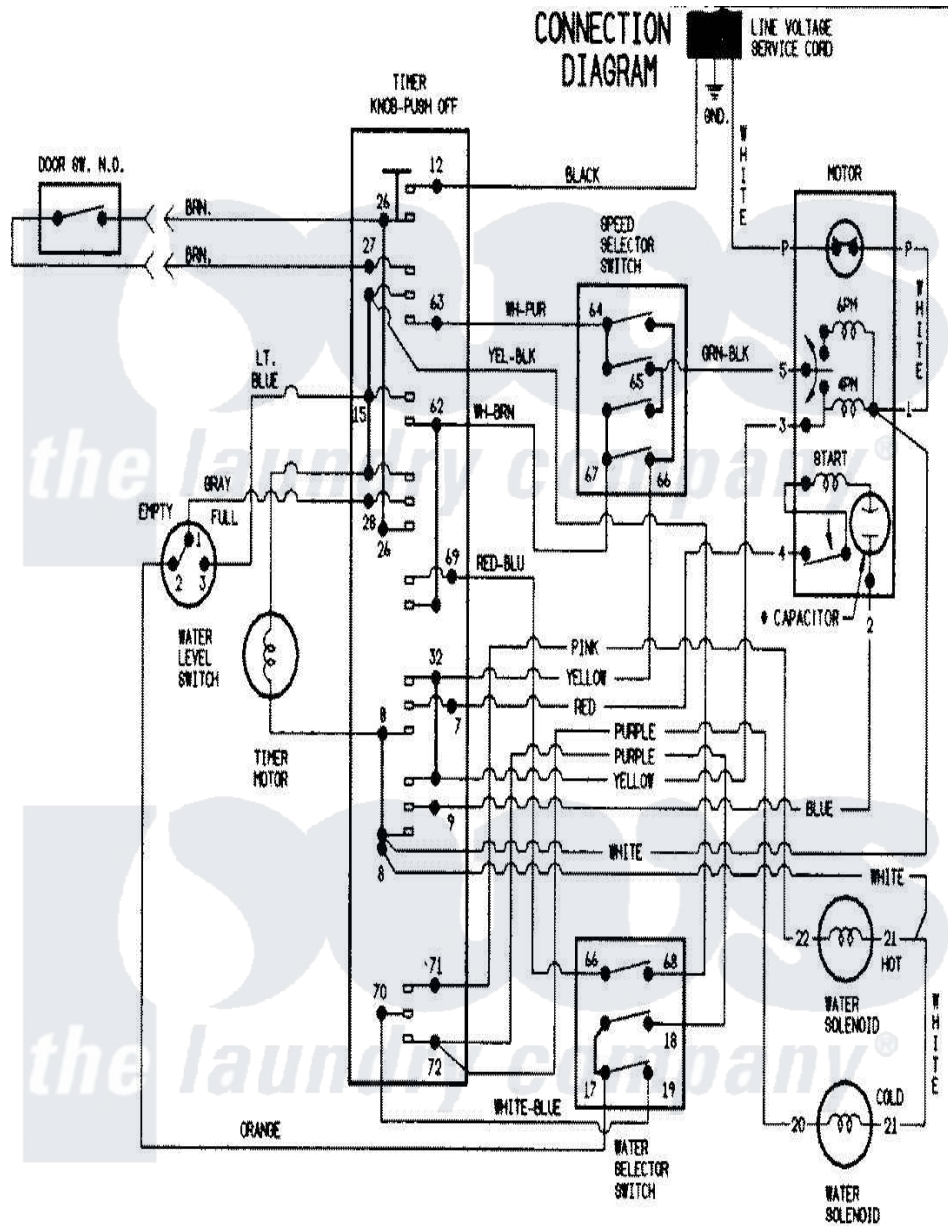

Hoover LATH300AKV 07 - WIRING INFORMATION

Hoover [Residential Hoover LATH300AKV Washer Parts](#) Parts Diagram 07 - WIRING INFORMATION
 Click on the part number to view part

Item	Original Part Number	Replaced By	Status	Part Description
NI	15001245		Not Available	WIRING INFORMATION