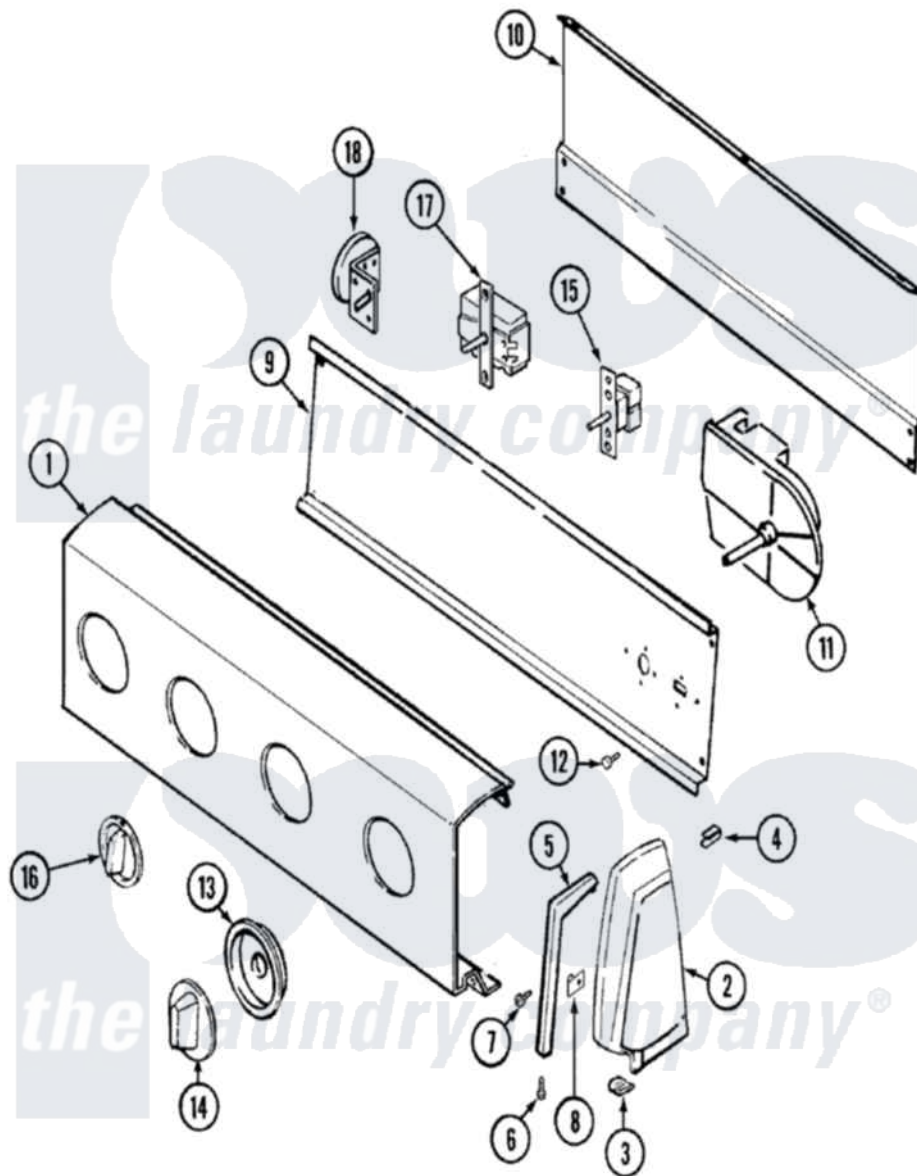

# Hoover LATH300ARV 02 - CONTROL PANEL

Hoover [Residential Hoover LATH300ARV Washer Parts](#) Parts Diagram 02 - CONTROL PANEL  
 Click on the part number to view part

Item	Original Part Number	Replaced By	Status	Part Description
1	21001406		Not Available	PANEL, CONTROL (ALUM)
"	<a href="#">25-7702</a>			Speedclip, End Cap To Control Panel
"	<a href="#">25-7793</a>			Screw
2	35-2669		Not Available	CAP, END (LT)(WHT)
"	35-2668	<a href="#">21001453</a>		Cap- End
3	25-7697	<a href="#">25-2219</a>		Screw
"	<a href="#">25-7851</a>			Speedclip, End Cap To Top
4	25-7435	<a href="#">33002917</a>		Screw, No.10-16
"	<a href="#">25-7852</a>			Speedclip, Rr Shld To End Cap
5	53-0278		Not Available	TRIM, END CAP (LT)
"	53-0277		Not Available	TRIM, END CAP (RT)
6	<a href="#">25-7760</a>			Screw
7	25-3092	<a href="#">90767</a>		Screw, 8A X 3/8 HeX Washer Head Tapping
8	<a href="#">25-7702</a>			Speedclip, End Cap To Control Panel

9	31001128		Not Available	SHIELD, CONTROL
"	53-2504	<a href="#">31001193</a>		Pad, Shield
10	<a href="#">25-3457</a>			Screw, Sems
"	25-3092	<a href="#">90767</a>		Screw, 8A X 3/8 HeX Washer Head Tapping
"	25-7853	<a href="#">25-7933</a>		Ring, Retaining
"	35-2688	<a href="#">21001460</a>		Shield, Rear
11	<a href="#">21001354</a>			Timer, Export
12	25-0205	<a href="#">216412</a>		Screw, Bracket To Timer
13	21001238	<a href="#">21001502</a>		Skirt Ri
14	<a href="#">21001237</a>			Knob, Timer
15	21001224	<a href="#">21001676</a>		Switch, Water Temperature
"	25-3092	<a href="#">90767</a>		Screw, 8A X 3/8 HeX Washer Head Tapping
16	<a href="#">21001239</a>			Knob, Selector
17	25-3092	<a href="#">90767</a>		Screw, 8A X 3/8 HeX Washer Head Tapping
"	21001227	<a href="#">21001673</a>		Switch, Speed 4 Pos Rotary
18	25-3092	<a href="#">90767</a>		Screw, 8A X 3/8 HeX Washer Head Tapping
"	35-3691	<a href="#">21001554</a>		Switch, Water Level
19	16002079		Not Available	GUIDE, QUICK REF - ADMIRAL
20	21001435		Not Available	MANUAL, USE & CARE