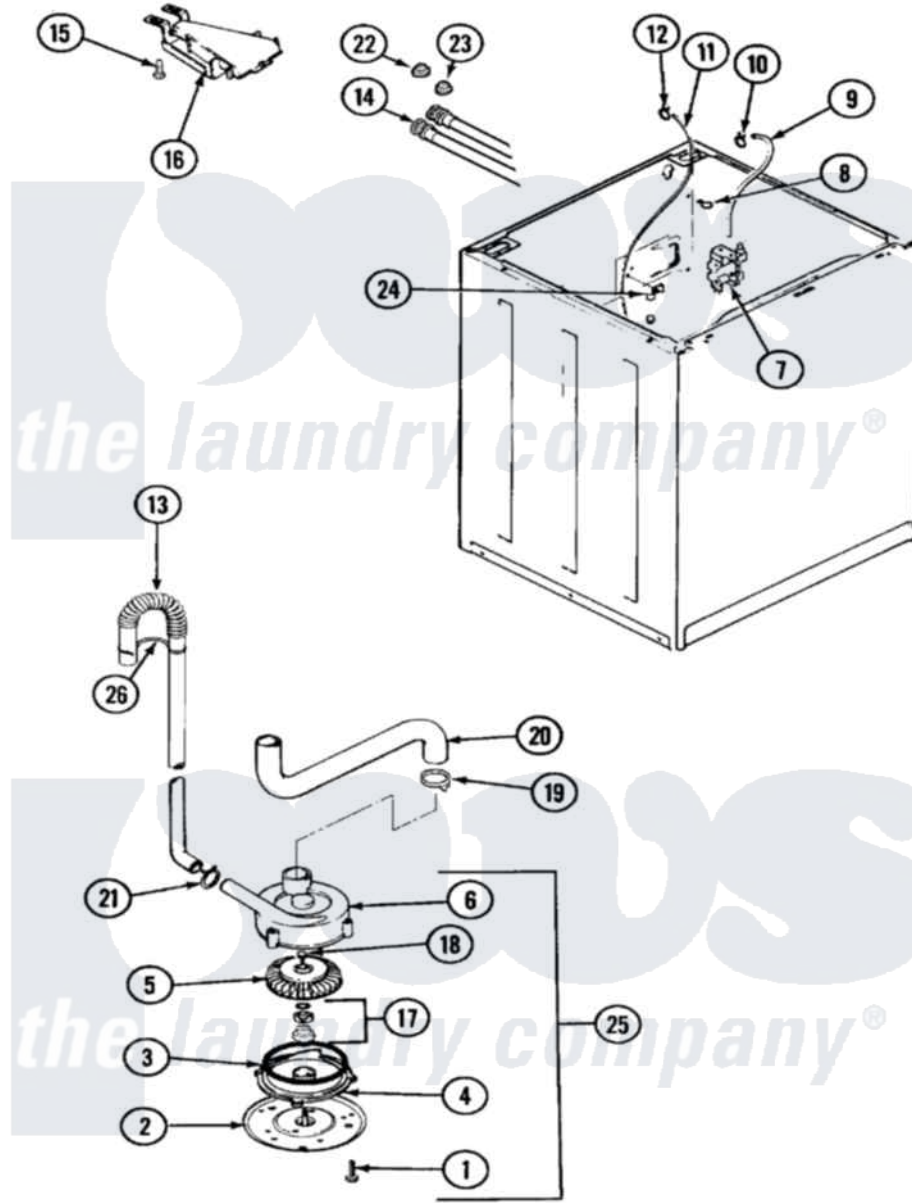

Hoover LATH300ARV 03 - PUMP

Hoover [Residential Hoover LATH300ARV Washer Parts](#) Parts Diagram 03 - PUMP
 Click on the part number to view part

Item	Original Part Number	Replaced By	Status	Part Description
1	25-7405	3196164		Screw
2	33-6035		Not Available	PLATE & PULLEY ASSY.
3	33-6032			Gasket
4	35-2058			Base, Pump
5	35-2057	35-6465		Pump Assem
6	35-2056		Not Available	HOUSING, PUMP
7	35-2375			Valve, Water Mixing-230V
"	25-7220			Clip, Cabinet Top
8	25-7867	596669		Clamp, Manifold
9	35-2378	12002749		Hose, Flume Kit
10	25-7867	596669		Clamp, Manifold
11	35-2261		Not Available	PAD, PRESSURE SWITCH HOSE
"	21001060	21001748		Hose, Pressure Switch
12	25-7796	596669		Clamp, Manifold
13	35-3539	21001872		Hose, Drain
14	35-3400			Inlet Hose Assembly

"	35-3401		Inlet Hose Assembly
15	25-3092	90767	Screw, 8A X 3/8 HeX Washer Head Tapping
16	35-2051	21001760	Flume Assembly / Water Diverter
17	35-0707		Seal, Seat And "O" Ring
18	25-7894	W10001180	Screw
19	25-6068	285655	Clamp, Hose
20	35-3584	21001915	Hose, Tub To Pump
21	25-7080	285655	Clamp, Hose
22	25-7048		Washer
23	33-7313	33-4264N	Strainer And Washer Kit
24	33-6099		Clamp
25	35-2099	35-6465	Pump Assem
"	35-2344		Restrictor, Flow
26	33-9537	22003814	Retainer, Drain Hose