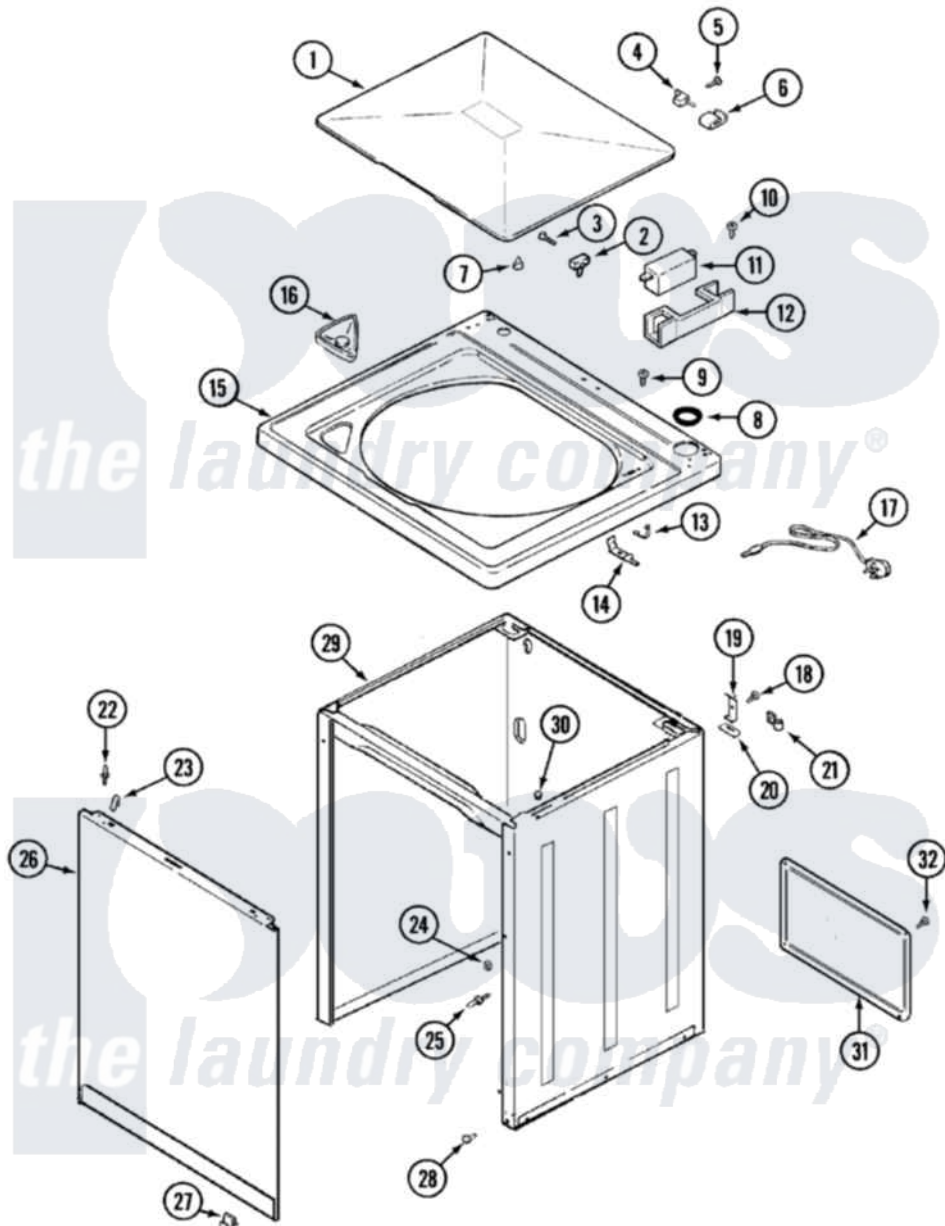

Hoover LATH300ARV 04 - TOP

Hoover [Residential Hoover LATH300ARV Washer Parts](#) Parts Diagram 04 - TOP
 Click on the part number to view part

Item	Original Part Number	Replaced By	Status	Part Description
1	35-2026			Lid
2	25-7436			Nylite Washer
"	43-0057			Actuator, Door Switch
3	25-7438			Screw
4	35-2045			Pin, Hinge
5	25-7893			Screw
6	35-2044			Hinge, Lid
7	35-0581			Bumper, Door
8	35-2063			Bushing, Insulator
9	25-7463	7101P012-60		Screw
10	21001136	3400872		Screw, 8-18 X 3/8
11	21001137	12001187		Kit, Lid Switch Assembly
"	21001148	12001187		Kit, Lid Switch Assembly
"	35-2904		Not Available	PAD, LID SWITCH
12	21001135			Housing, Lid Switch
13	25-7878			Clip

14	21001134		Lever, Lid Switch
15	35-2739		Top, Cabinet
16	21001167		Dispenser, Bleach
17	21001046	Not Available	CORD, POWER
"	35-1007		Strain Relief
18	25-7732	681414	Screw, 10AB X 1/2
19	35-2846		Hinge, Cabinet Top
20	35-4128		Pad, Hinge
21	25-7796	596669	Clamp, Manifold
22	53-0643		Pin, Locator
"	35-4129		Bumper, Cabinet
23	25-7220		Clip, Cabinet Top
24	25-0224	3400029	Nut, Adapter Plate
"	53-0200		Sleeve, Locator Pin
25	53-0643		Pin, Locator
26	35-2084		Panel, Front
"	35-4200	21001281	Damper, Sound Pad
27	53-0120		Clip, Front Panel
28	33-2653		Bumper, Cabinet
29	35-2106	21001871	Cabinet
30	33-2653		Bumper, Cabinet
31	35-2108	21001871	Cabinet
32	25-7733	681414	Screw, 10AB X 1/2