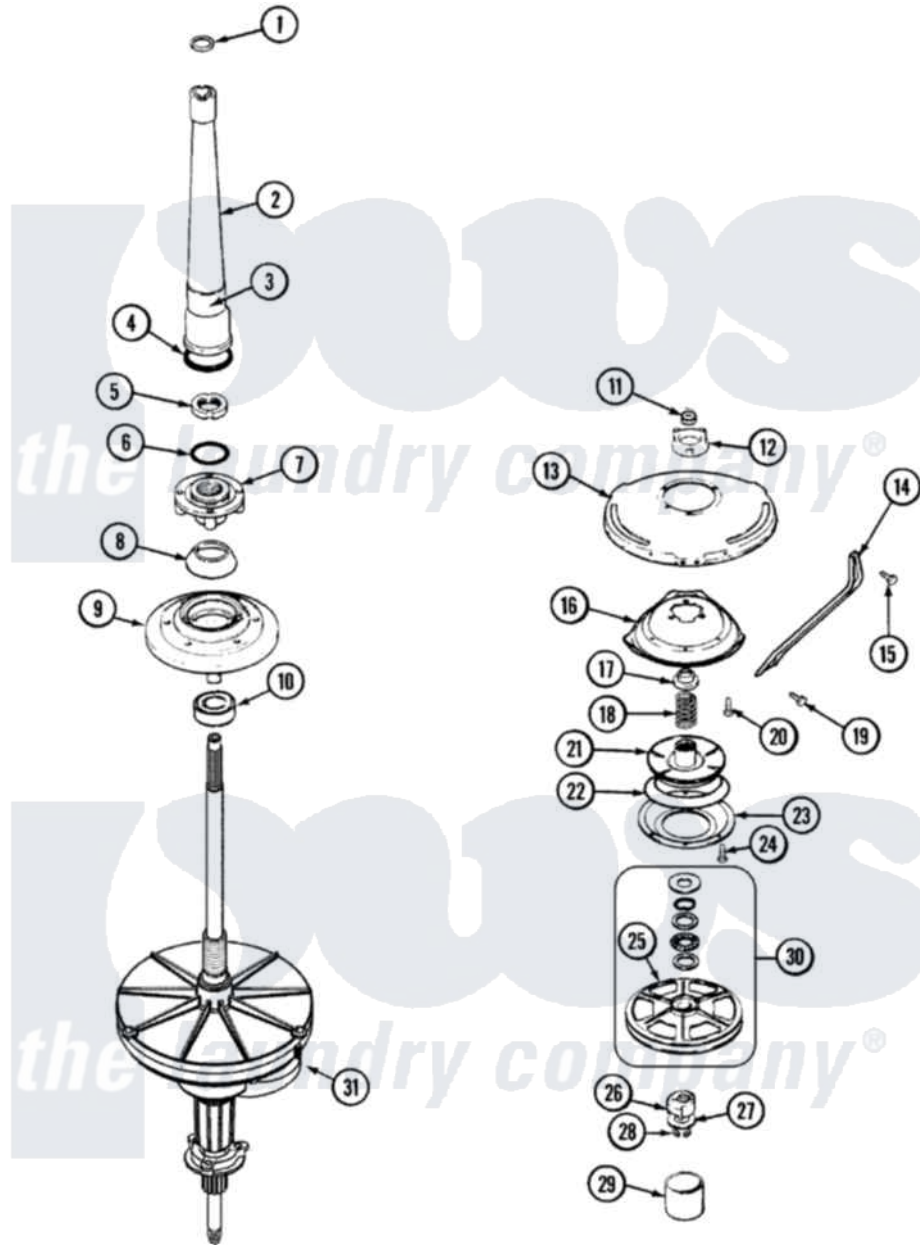

Hoover LATH300ARV 05 - TRANSMISSION, DUAL DRIVE

Hoover [Residential Hoover LATH300ARV Washer Parts](#) Parts Diagram 05 - TRANSMISSION, DUAL DRIVE
 Click on the part number to view part

Item	Original Part Number	Replaced By	Status	Part Description
1	25-7941			"O" Ring, Agrtr Drive Shaft
2	35-2792	21001401		Center Pos
3	33-6790			Bearing, Agitator
"	35-2983		Not Available	CENTERPOST ASSY.
4	35-2906			Seal, Centerpost Bottom
5	35-2791			Nut, Spin Tube
6	25-7938			"O" Ring, Basket Drive Hub
7	35-3647	W10219156		Hub Seal
8	35-2974			Hub Seal/Hub Assembly
9	35-2716	12001561		Bearing And Seal Housing Assembly
10	35-2972	12001561		Bearing And Seal Housing Assembly
"	35-2205			Bearing, Spin
"	12001561			Bearing And Seal Housing Assembly
11	35-2010	207843		Lip Seal Repair Kit

12	35-2973	35-6680	Transmission
"	12001562		Bearing Assembly
"	35-2730	12001562	Bearing Assembly
13	21001162	21001518	Support, Tub
14	21001164	Not Available	BRACE, TUB
15	25-7895	21001858	Screw 5/16-18 x 1/2
16	21001163		Housing, Suspension
17	35-2017		Retainer, Brake Spring
18	35-2112	21001910	Spring, Brake
19	25-7930	21001858	Screw 5/16-18 x 1/2
20	25-7895	21001858	Screw 5/16-18 x 1/2
21	35-2948	35-6714	Brake Roto
22	21001161	21002026	Snubber
23	35-2018	35-6918	Stator, Brake
24	21001065		Screw, No.10-24 x .50 Hxnibhd
25	35-3829	12002213	Thrust Bearing Kit
26	LA-2007	12002213	Thrust Bearing Kit
27	35-2132		Washer, 1.25ODX.530IDX.032
"	35-2082		Washer, 1.25ODX.530IDX.062
28	25-7854		Ring, Retaining
29	35-2007		Cap, Dust
30	12500036	12002213	Thrust Bearing Kit
31	21001394	35-6680	Transmission