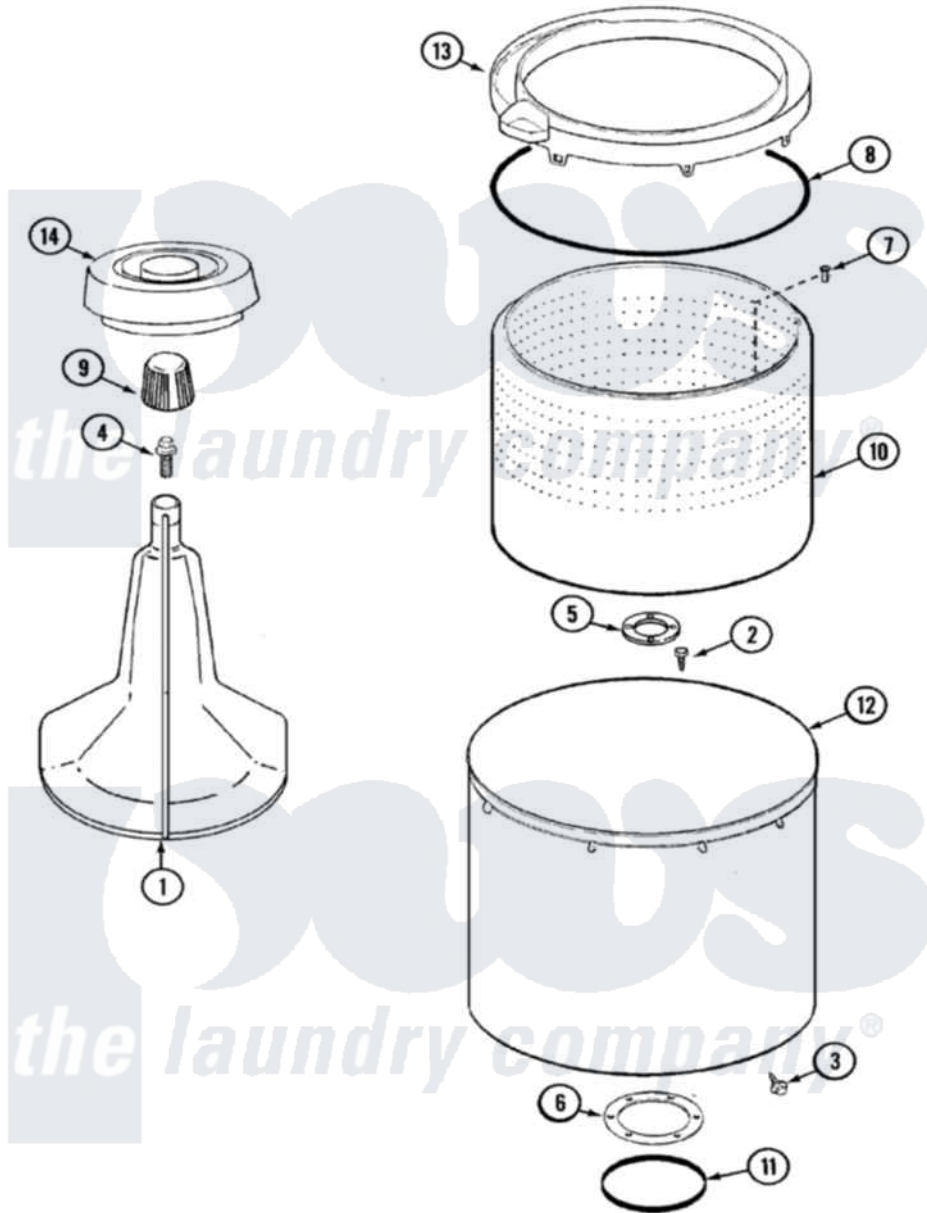

Hoover LATH300ARV 06 - TUB

Hoover [Residential Hoover LATH300ARV Washer Parts](#) Parts Diagram 06 - TUB
 Click on the part number to view part

| Item | Original Part Number | Replaced By | Status | Part Description |
|------|-------------------------|---------------------------|---------------|------------------------------|
| 1 | 35-3580 | | | Agitator |
| 2 | 25-7947 | 21001063 | | Screw, Shoulder |
| 3 | 25-7953 | 22002933 | | Screw |
| 4 | 25-7948 | W10309247 | | Screw |
| 5 | 35-3685 | | | Gasket, Basket To Centerpost |
| 6 | 35-3686 | | | Gasket, Tub To Housing |
| 7 | 25-7965 | 3400504 | | Screw |
| 8 | 35-2328 | | | Seal, Tub Top |
| 9 | 35-2733 | | | Cap, Agitator |
| 10 | 35-3687 | | Not Available | BASKET, SPIN |
| 11 | 35-2978 | | | Seal, Tub/Housing |
| 12 | 35-3700 | | | Tub Assembly |
| 13 | 35-3578 | | Not Available | TOP, TUB |
| " | 35-2262 | | Not Available | SHIELD, TUB TOP |
| 14 | 35-2550 | | | Dispenser, Rinse |