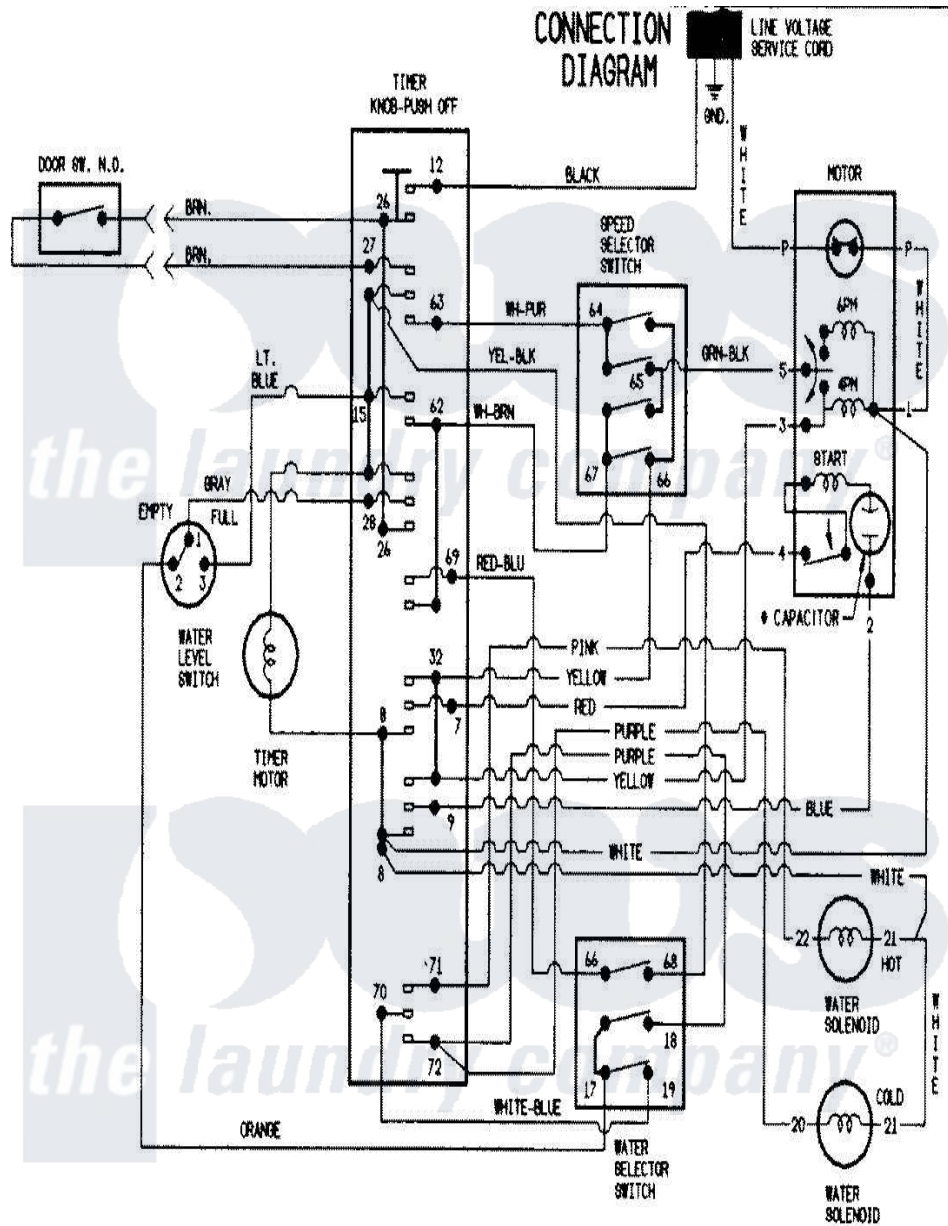

Hoover LATH300ARV 07 - WIRING INFORMATION

Hoover [Residential Hoover LATH300ARV Washer Parts](#) Parts Diagram 07 - WIRING INFORMATION
 Click on the part number to view part

Item	Original Part Number	Replaced By	Status	Part Description
NI	15001245		Not Available	WIRING INFORMATION