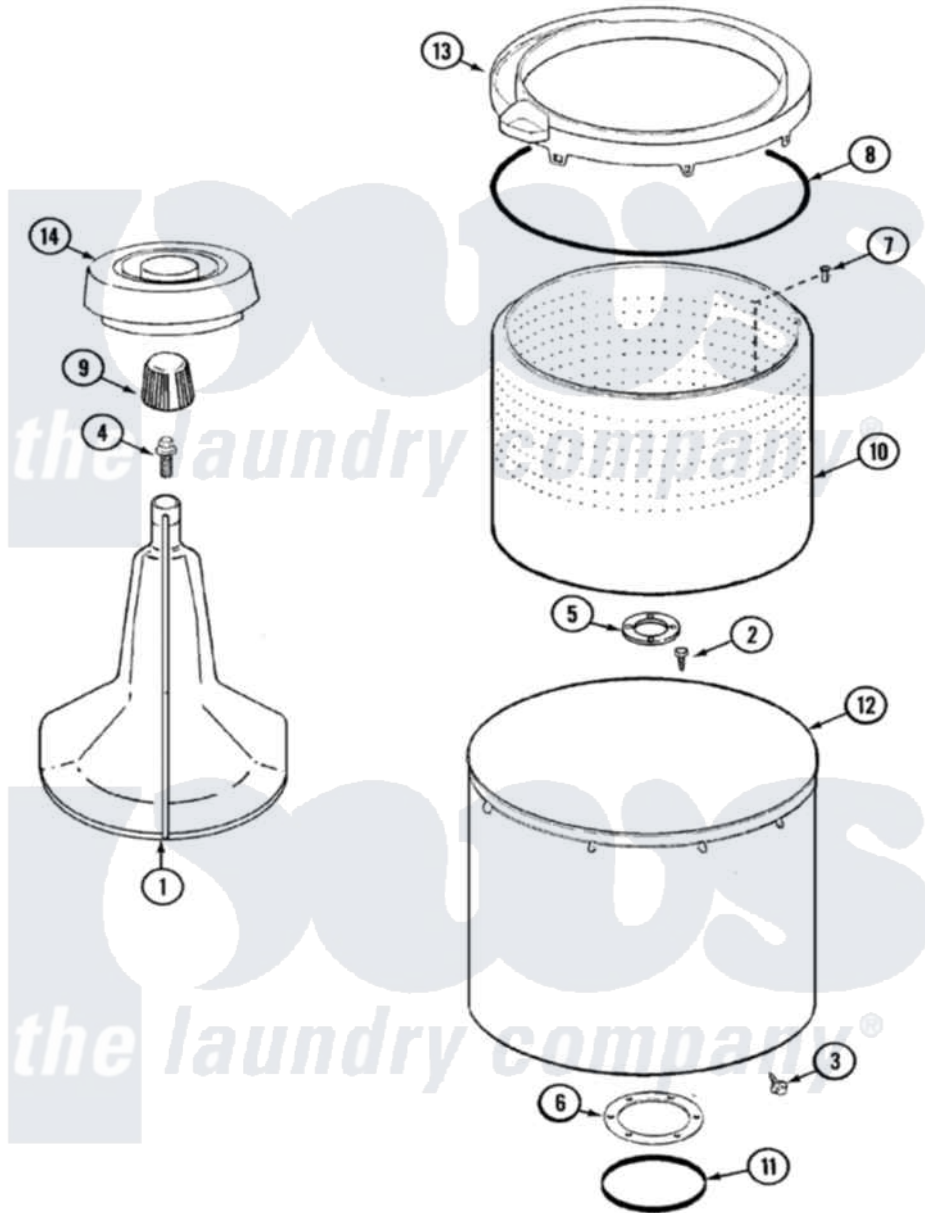

Hoover LATH300ATV 06 - TUB

Hoover [Residential Hoover LATH300ATV Washer Parts](#) Parts Diagram 06 - TUB
 Click on the part number to view part

Item	Original Part Number	Replaced By	Status	Part Description
1	35-3580			Agitator
2	25-7947	21001063		Screw, Shoulder
3	25-7953	22002933		Screw
4	25-7948	W10309247		Screw
5	35-3685			Gasket, Basket To Centerpost
6	35-3686			Gasket, Tub To Housing
7	25-7965	3400504		Screw
8	35-2328			Seal, Tub Top
9	35-2733			Cap, Agitator
10	35-3687		Not Available	BASKET, SPIN
11	35-2978			Seal, Tub/Housing
12	35-3700			Tub Assembly
13	35-3578		Not Available	TOP, TUB
"	35-2262		Not Available	SHIELD, TUB TOP
14	35-2550			Dispenser, Rinse