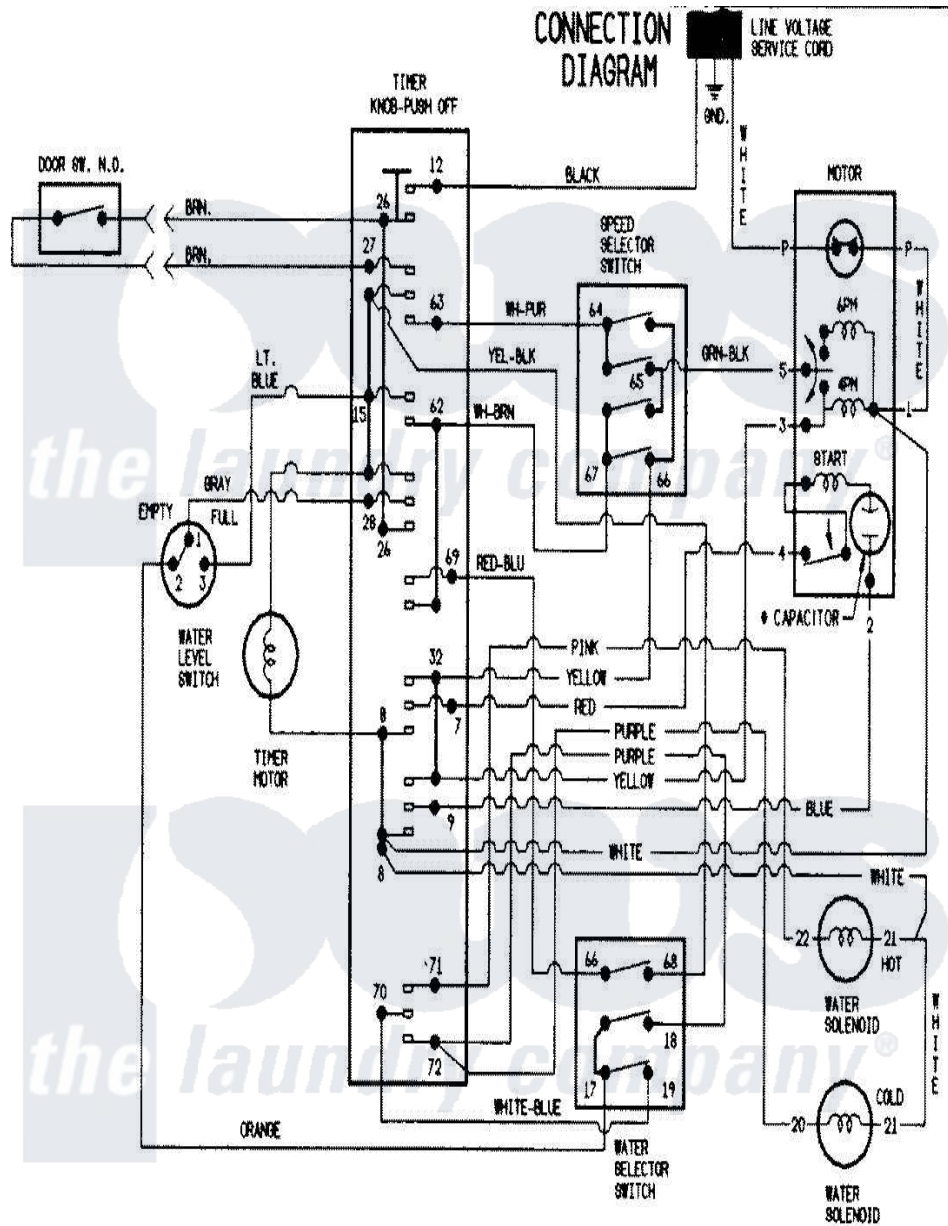

Hoover LATH300ATV 07 - WIRING INFORMATION

Hoover Residential Hoover LATH300ATV Washer Parts Diagram 07 - WIRING INFORMATION
 Click on the part number to view part

Item	Original Part Number	Replaced By	Status	Part Description
NI	15001245		Not Available	WIRING INFORMATION