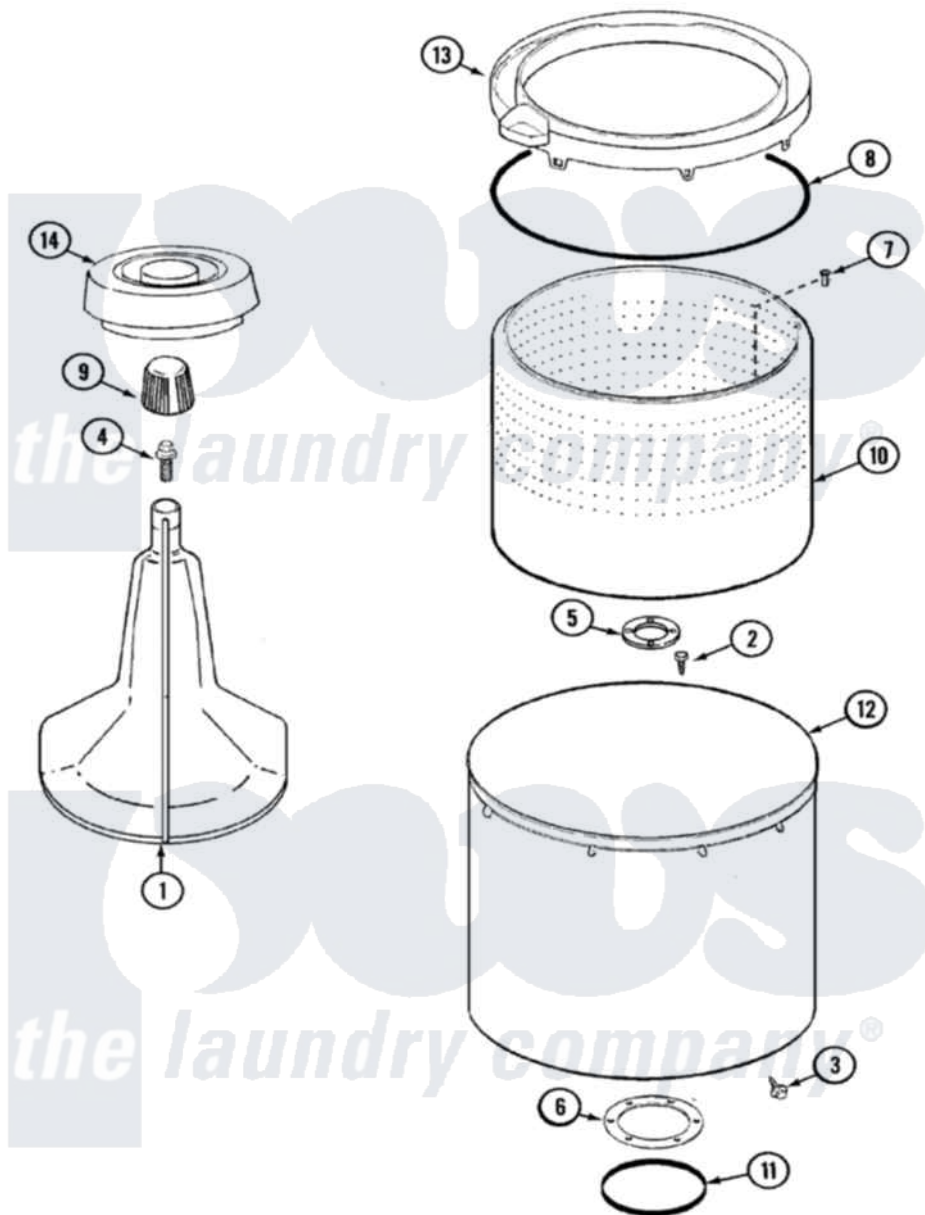

# Hoover LATH400AAV 06 - TUB

Hoover [Residential Hoover LATH400AAV Washer Parts](#) Parts Diagram 06 - TUB  
 Click on the part number to view part

Item	Original Part Number	Replaced By	Status	Part Description
1	<a href="#">35-3580</a>			Agitator
2	25-7947	<a href="#">21001063</a>		Screw, Shoulder
3	25-7953	<a href="#">22002933</a>		Screw
4	25-7948	<a href="#">W10309247</a>		Screw
5	<a href="#">35-3685</a>			Gasket, Basket To Centerpost
6	<a href="#">35-3686</a>			Gasket, Tub To Housing
7	25-7965	<a href="#">3400504</a>		Screw
8	<a href="#">35-2328</a>			Seal, Tub Top
9	<a href="#">35-2733</a>			Cap, Agitator
10	35-3687		Not Available	BASKET, SPIN
11	<a href="#">35-2978</a>			Seal, Tub/Housing
12	<a href="#">35-3700</a>			Tub Assembly
13	35-3578		Not Available	TOP, TUB
"	35-2262		Not Available	SHIELD, TUB TOP
14	<a href="#">35-2550</a>			Dispenser, Rinse