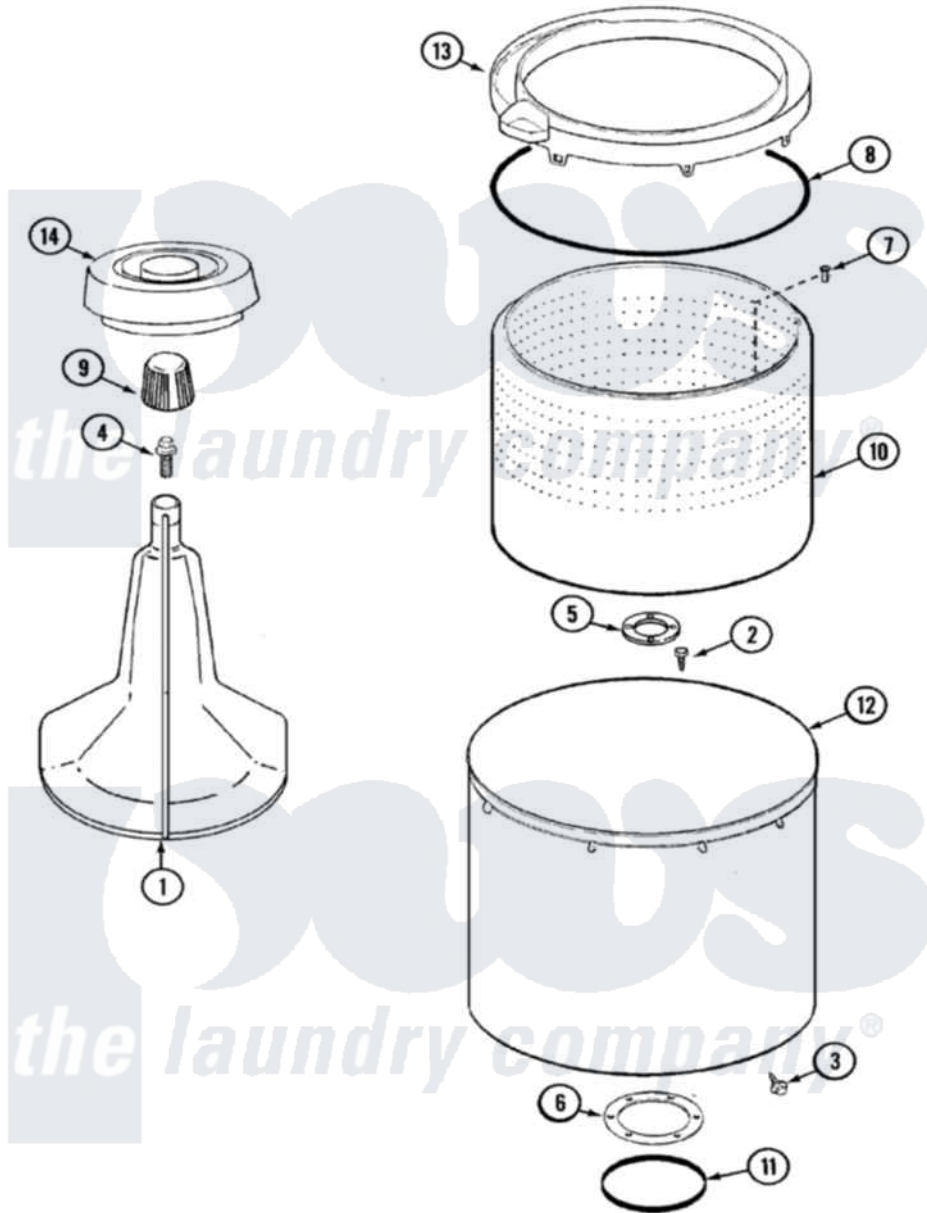

Hoover LATH400ATV 06 - TUB

Hoover [Residential Hoover LATH400ATV Washer Parts](#) Parts Diagram 06 - TUB
 Click on the part number to view part

Item	Original Part Number	Replaced By	Status	Part Description
1	35-3580			Agitator
2	25-7947	21001063		Screw, Shoulder
3	25-7953	22002933		Screw
4	25-7948	W10309247		Screw
5	35-3685			Gasket, Basket To Centerpost
6	35-3686			Gasket, Tub To Housing
7	25-7965	3400504		Screw
8	35-2328			Seal, Tub Top
9	35-2733			Cap, Agitator
10	35-3687		Not Available	BASKET, SPIN
11	35-2978			Seal, Tub/Housing
12	35-3700			Tub Assembly
13	35-3578		Not Available	TOP, TUB
"	35-2262		Not Available	SHIELD, TUB TOP
14	35-2550			Dispenser, Rinse