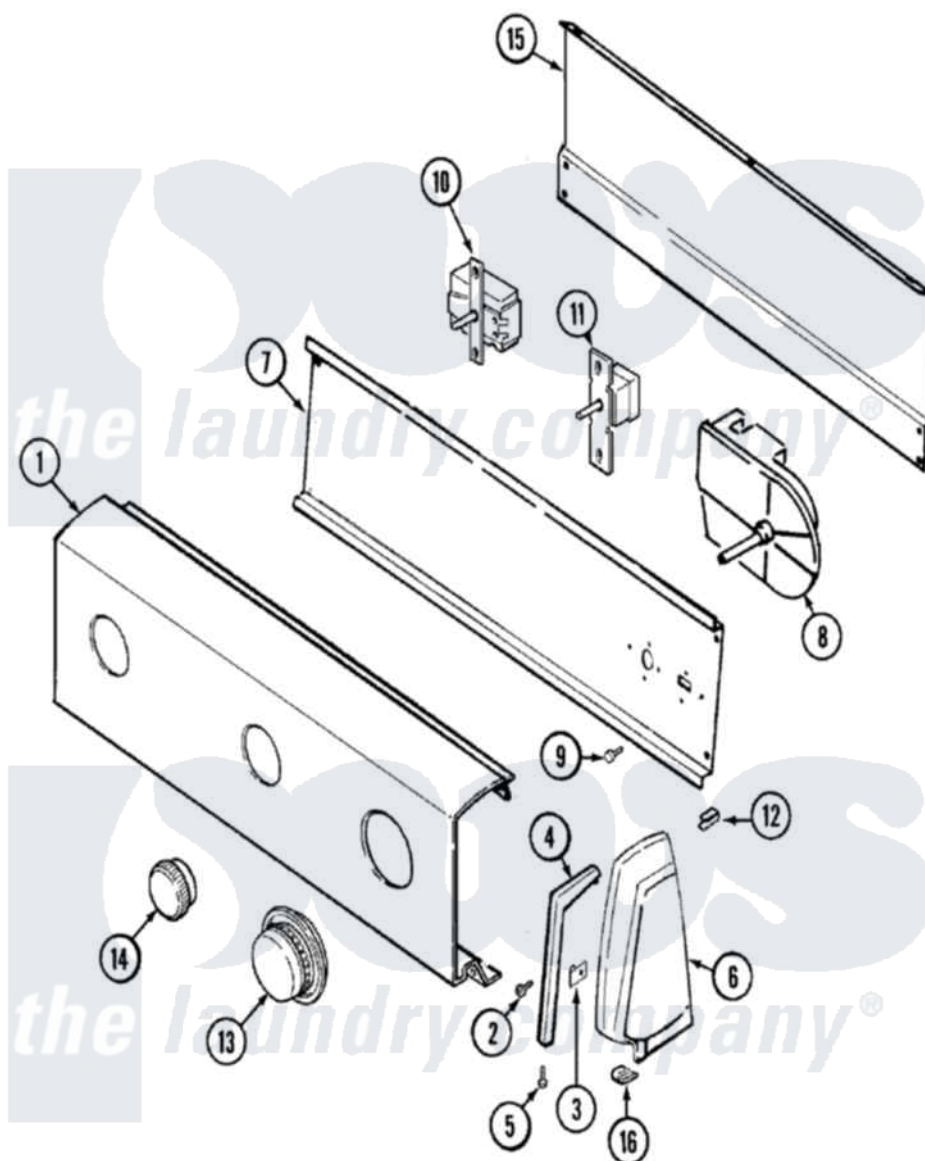

Hoover LDEH200ACV 02 - CONTROL PANEL

Hoover [Residential Hoover LDEH200ACV Dryer Parts](#) Parts Diagram 02 - CONTROL PANEL
 Click on the part number to view part

Item	Original Part Number	Replaced By	Status	Part Description
1	31001312			Panel, Control
"	25-3457			Screw, Sems
2	25-7793			Screw
3	25-7702			Speedclip, End Cap To Control Panel
4	53-0278		Not Available	TRIM, END CAP (LT)
"	53-0277		Not Available	TRIM, END CAP (RT)
5	25-7760			Screw
6	35-2668	21001453		Cap- End
"	35-2669		Not Available	CAP, END (LT)(WHT)
7	21001303		Not Available	SHIELD, CONTROL
"	53-2504	31001193		Pad, Shield
"	25-3092	90767		Screw, 8A X 3/8 HeX Washer Head Tapping
8	63-6743	31001484		Resistor Assembly
"	53-1815	31001513		Timer
9	31001119	W10116760		Screw

10	31001243	31001445	Switch, Temperature
11	25-3092	90767	Screw, 8A X 3/8 HeX Washer Head Tapping
"	31001190		Switch, Two Position Rotary
12	25-7852		Speedclip, Rr Shld To End Cap
13	31001195	53-2525	Knob And Skirt Assembly
14	21001239		Knob, Selector
15	25-3457		Screw, Sems
"	25-3092	90767	Screw, 8A X 3/8 HeX Washer Head Tapping
"	35-2688	21001460	Shield, Rear
16	25-7851		Speedclip, End Cap To Top
"	25-2219		Screw
17	31001318	Not Available	MANUAL, USE & CARE