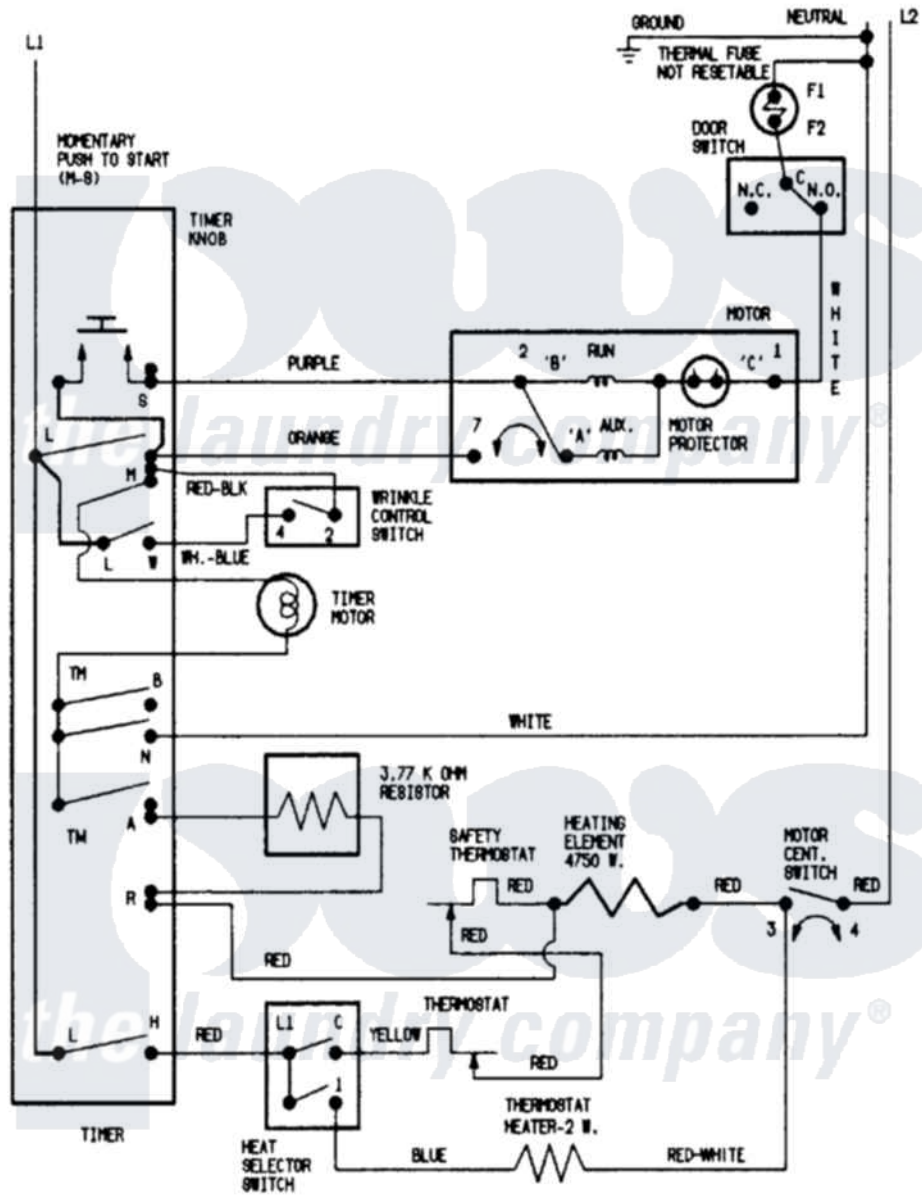

# Hoover LDEH200ACV 07 - WIRING INFORMATION

Hoover Residential Hoover LDEH200ACV Dryer Parts Diagram 07 - WIRING INFORMATION  
 Click on the part number to view part

Item	Original Part Number	Replaced By	Status	Part Description
NI	15002540		Not Available	WIRING INFORMATION
"	15002057		Not Available	WIRING INFORMATION