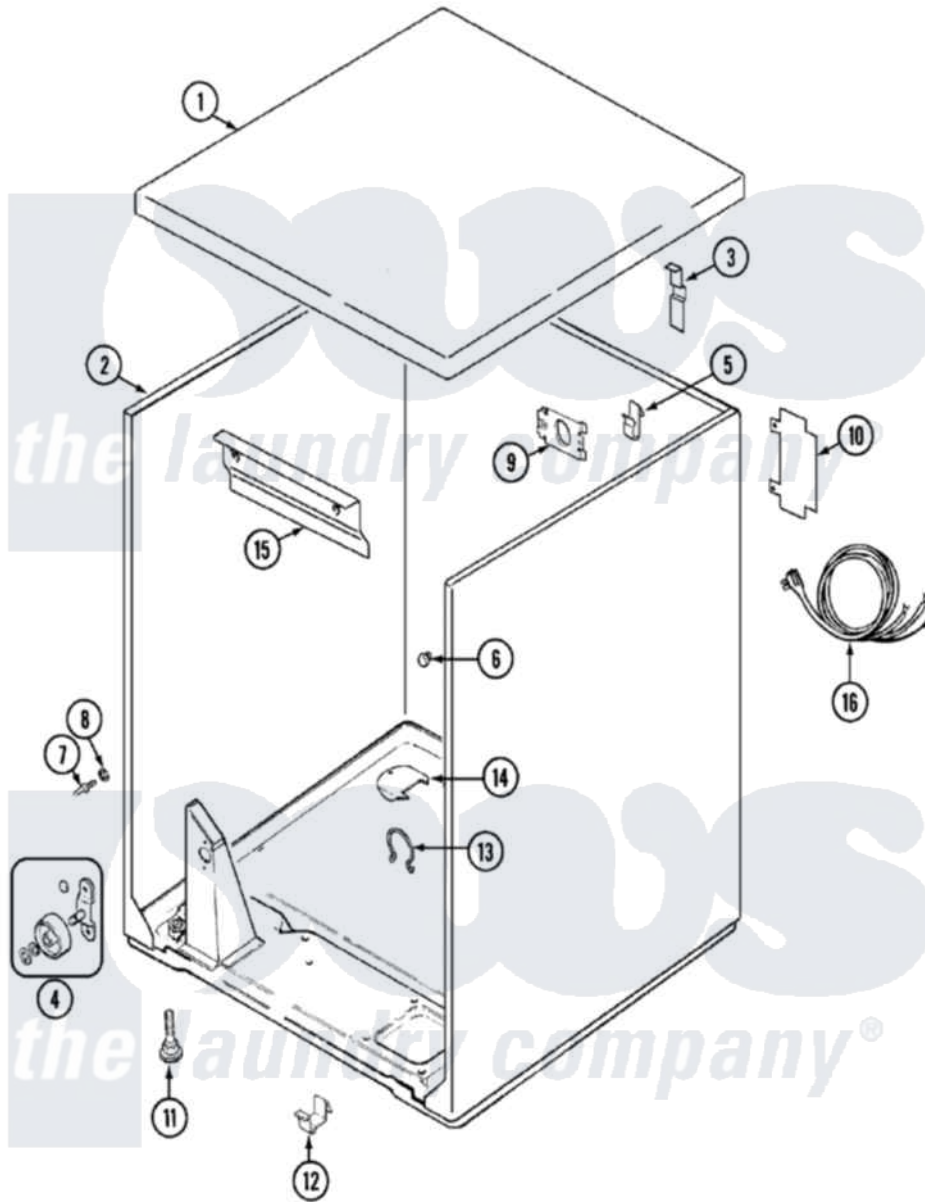

Hoover LDEH200AGV 01 - CABINET

Hoover [Residential Hoover LDEH200AGV Dryer Parts](#) Parts Diagram 01 - CABINET
 Click on the part number to view part

Item	Original Part Number	Replaced By	Status	Part Description
1	53-2435		Not Available	TOP, CABINET
2	53-2147	31001714		Cabinet And Base Assembly
3	63-5712			Hinge, Cabinet Top
"	33-0930			Pad, Top Hinge
"	25-3092	90767		Screw, 8A X 3/8 HeX Washer Head Tapping
4	LA-1007	12002126		Reinforcement Brace/Glide Kit
"	LA-1008			Rr Roller Kit
5	25-3034			Clip, Wiring
6	33-2653			Bumper, Cabinet
7	53-0643			Pin, Locator
8	25-0224	3400029		Nut, Adapter Plate
"	53-0200			Sleeve, Locator Pin
9	25-7828	489483		Screw 10-32 X 1/2
"	53-0135		Not Available	SUPPORT, POWER CORD
10	25-7857	90767		Screw, 8A X 3/8 HeX Washer Head Tapping

"	53-0284		Cover, Terminal
11	63-5519	Not Available	LEG, LEVELING
12	53-0120		Clip, Front Panel
13	25-7027	16515	Clip
14	25-7741	W10116760	Screw
"	53-1921		Shield, Wiring
15	25-3457		Screw, Sems
"	53-0133		Shield, Heat