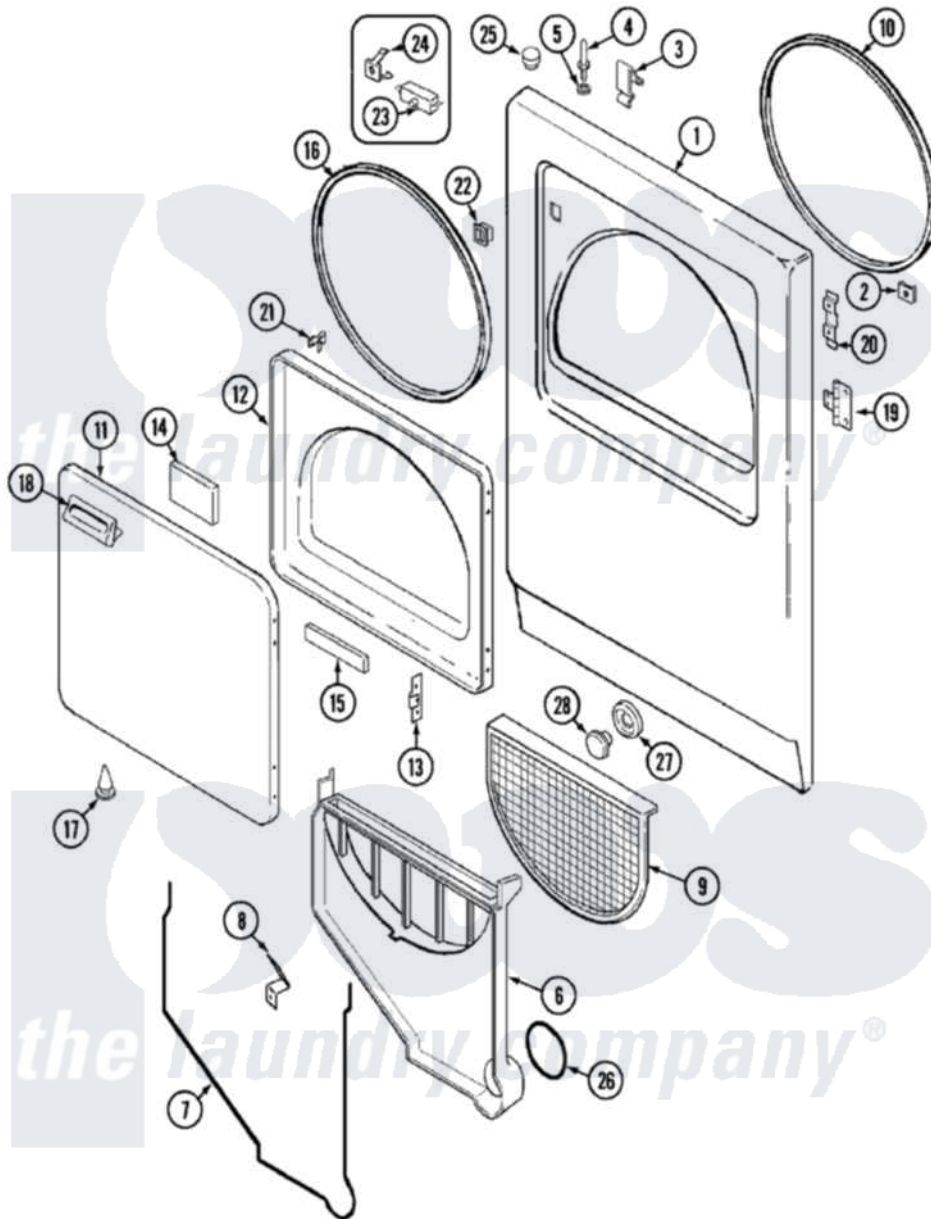

Hoover LDEH200AGV 03 - DOOR

Hoover [Residential Hoover LDEH200AGV Dryer Parts](#) Parts Diagram 03 - DOOR
 Click on the part number to view part

Item	Original Part Number	Replaced By	Status	Part Description
1	53-0726	31001771		Panel, Front
2	25-7817		Not Available	CLIP, U-TYPE
"	25-7820	489478		Screw, 8 X 1/2
3	25-7220			Clip, Cabinet Top
4	53-0643			Pin, Locator
5	25-0224	3400029		Nut, Adapter Plate
"	53-0200			Sleeve, Locator Pin
6	25-7810	415013-35		Screw
"	53-1299	12001324		Duct Kit, Collector
7	53-0204			Seal
8	53-0123			Clip
9	53-0918			Filter, Lint
10	53-0281	31001747		Seal Assembly
11	25-7770	3196169		Screw, Element
"	53-0154			Panel, Outer Door
12	53-0912		Not Available	PANEL, INNER DOOR (WHT)

13	53-0119		Clip, Hinge
14	53-1490		Door Pad
15	53-1491		Door Pad
16	53-0648	31001529	Seal, Door
17	25-7889		Plug Button
18	25-7810	415013-35	Screw
"	53-0927		Handle, Door
19	25-7809		Screw, No.6-20 1/2 Flthd Torx
"	53-1492		Hinge, Dryer Door
20	53-0121	Not Available	TWIN NUT
21	53-2364	LA-1003	Door Catch Kit
"	LA-1003		Door Catch Kit
22	53-0187	LA-1003	Door Catch Kit
23	53-0147	53-0148	Switch, Door
24	63-5990	31001319	Clip, Switch
25	33-2653		Bumper, Cabinet
26	53-0203	12001324	Duct Kit, Collector