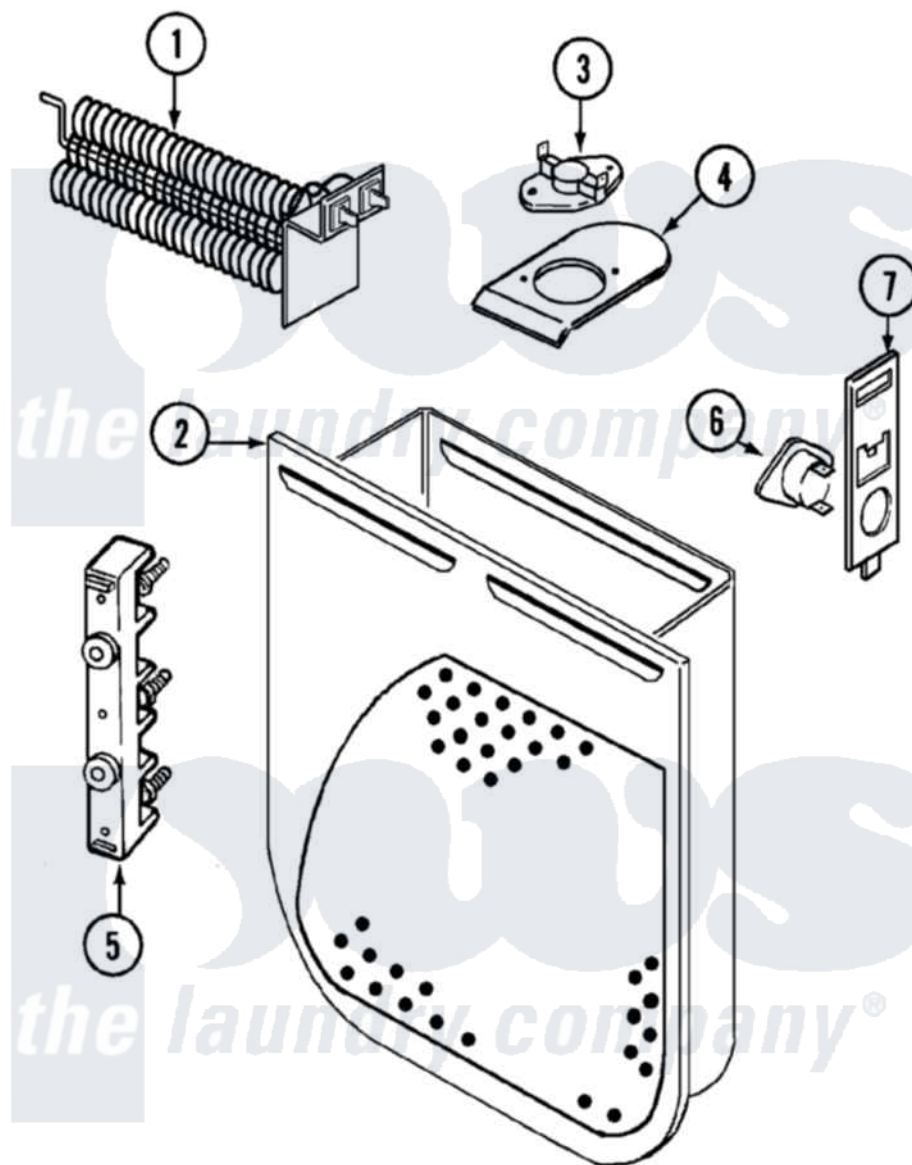

# Hoover LDEH200AGV 04 - HEATER

Hoover [Residential Hoover LDEH200AGV Dryer Parts](#) Parts Diagram 04 - HEATER  
 Click on the part number to view part

Item	Original Part Number	Replaced By	Status	Part Description
1	<a href="#">25-7863</a>			Screw
"	53-1931	<a href="#">31001500</a>		Element, Heating
2	25-7819	<a href="#">M0217225</a>		Screw
"	<a href="#">53-1232</a>			Heater Housing Assembly
3	<a href="#">53-0771</a>			Thermostat, Hi-Limit
"	25-6121	<a href="#">212951</a>		Screw, No.6-32 X 1/4 Inch
4	25-7741	<a href="#">W10116760</a>		Screw
"	<a href="#">53-0285</a>			Bracket, Thermostat
5	53-0965		Not Available	STRAP, GROUND
"	<a href="#">53-1518</a>			Block, Terminal
"	25-0027	<a href="#">112432</a>		Nut
"	25-7803	<a href="#">3400074</a>		Screw
"	25-6124		Not Available	NUT
"	25-3123		Not Available	WASHER, CUP
"	<a href="#">25-3122</a>			Washer, Flat
6	<a href="#">53-1182</a>			Fuse, Thermal