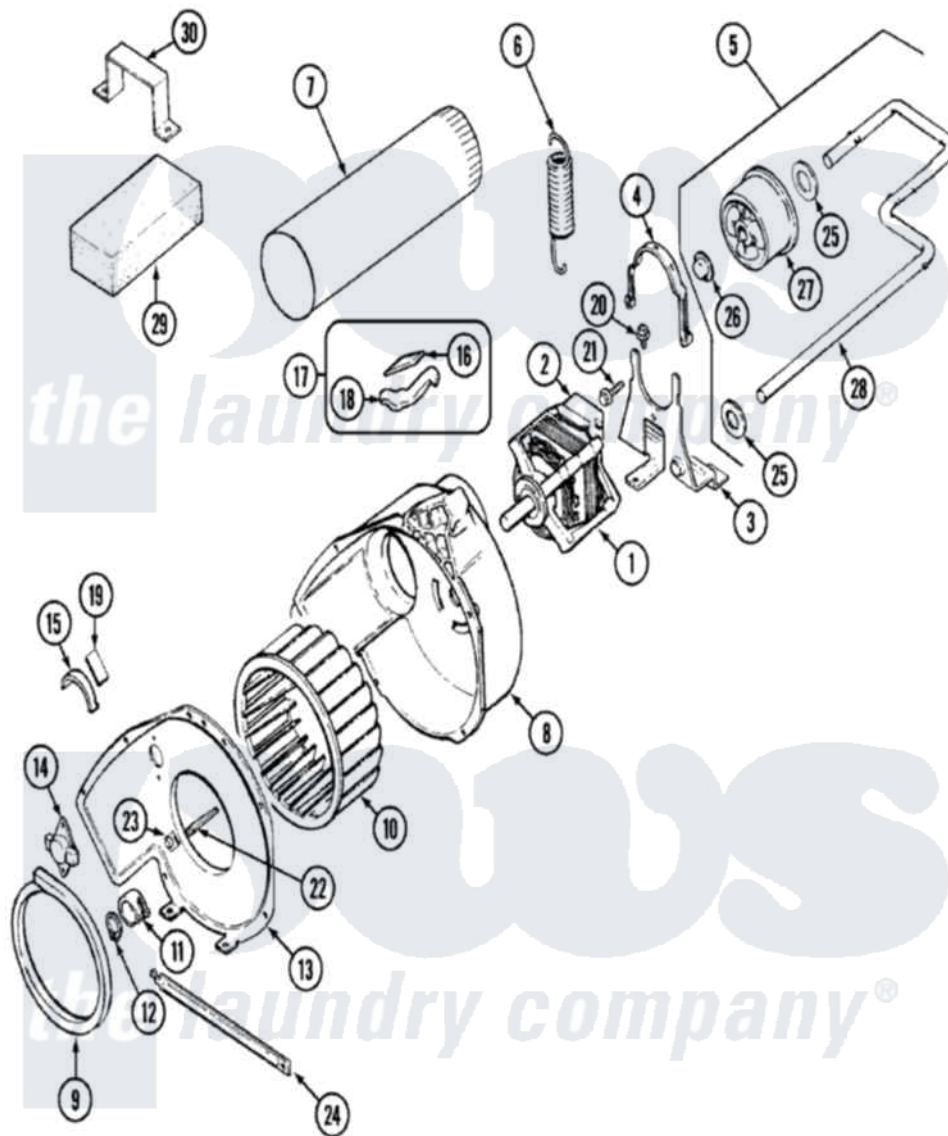

Hoover LDEH200AGV 05 - MOTOR & DRIVE

Hoover [Residential Hoover LDEH200AGV Dryer Parts](#) Parts Diagram 05 - MOTOR & DRIVE
 Click on the part number to view part

Item	Original Part Number	Replaced By	Status	Part Description
1	31001017			Motor
2	53-0693	53-0332		Motor Switch
3	25-7811		Not Available	SCREW
"	53-1932	31001570		Bracket, Motor
4	53-0214	660658		Clamp, Motor Mounting 343481 685441
5	53-2287			Idler Assembly
6	53-2209	31001465		Spring, Idler
7	53-0134			Duct, Exhaust
"	25-2134	W10116760		Screw
8	53-1801			Housing, Blower
9	53-0203	12001324		Duct Kit, Collector
10	31001043			Wheel, Blower
11	25-7823	312967		Clamp, Blower Housing
12	25-7855			Ring, Retaining
13	25-7807	33002917		Screw, No.10-16
"	53-1934			Cover, Blower Housing

14	31001192		Thermostat, Control
"	25-2134	W10116760	Screw
15	53-2273	31001470	Glide, Tumbler
"	LA1006	LA-1006	Glide Kit, Tumbler
16	53-0724	31001356	Pad, Glide
17	LA-1006		Glide Kit, Tumbler
18	53-2272	31001469	Glide, Tumbler
19	53-1684	31001356	Pad, Glide
20	25-7699	Not Available	STRAIN RELIEF
21	25-7674		Screw
22	53-1026		Guide, Vane Inlet
23	25-3457		Screw, Sems
24	53-1625		Brace, Tumbler Support
25	25-7815		Washer
26	25-7957		Pushnut
27	53-1628	31001344	Pulley, Idler
28	53-2250	53-2287	Idler Assembly