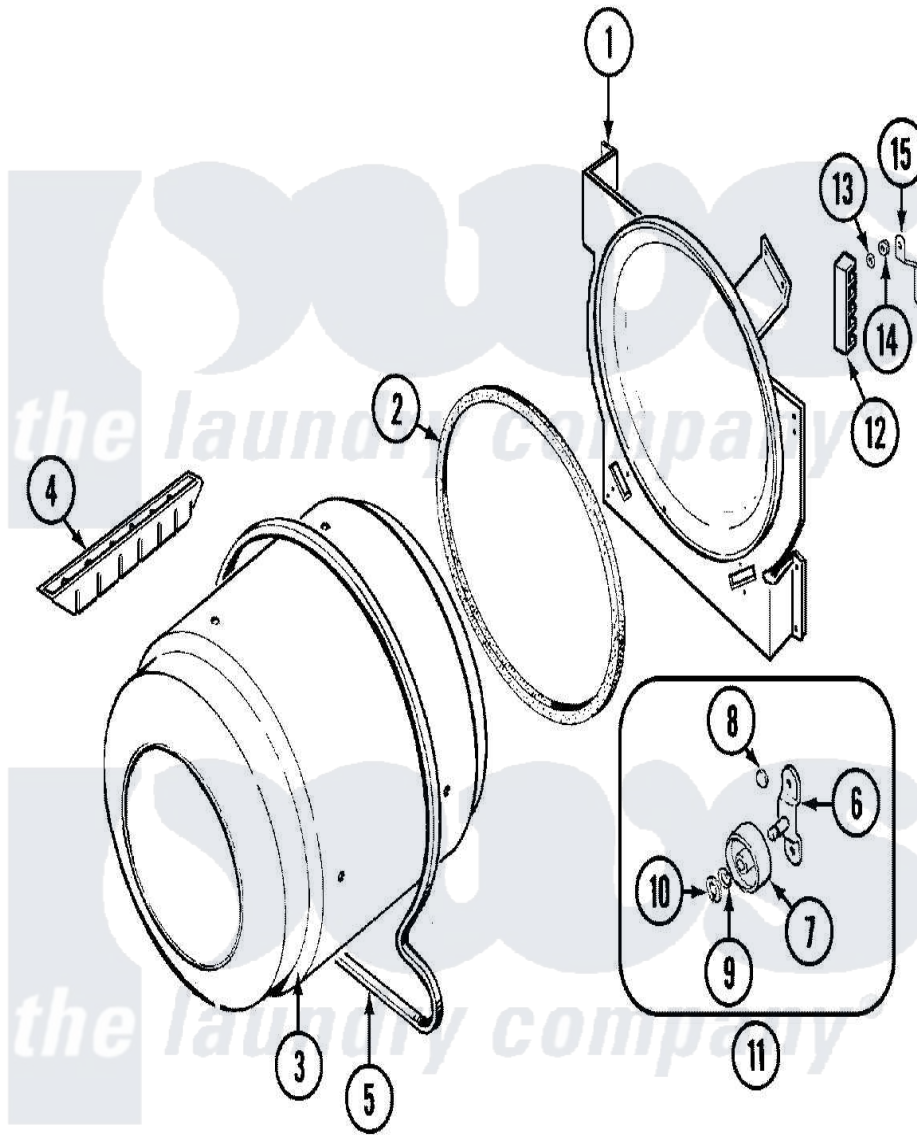

Hoover LDEH200AGV 06 - TUMBLER

Hoover [Residential Hoover LDEH200AGV Dryer Parts](#) Parts Diagram 06 - TUMBLER
 Click on the part number to view part

Item	Original Part Number	Replaced By	Status	Part Description
1	53-1708	LA-1054		Dryer Bulkhead Kit
"	25-7733	681414		Screw, 10AB X 1/2
2	53-0281	31001747		Seal Assembly
3	53-1250			Cylinder
4	53-1249		Not Available	BAFFLE, WHITE
"	25-7759	3196164		Screw
5	53-1589	341241		Belt
6	53-0197			Support Assembly-Cylinder Rear
"	25-7101	3351614		Screw, Gearcase Cover Mounting
7	53-1578	31001096		Roller
8	25-7813			Spacer
9	25-7814			Washer
10	25-7854			Ring, Retaining
11	LA-1008			Rr Roller Kit
12	25-7952	3400074		Screw

"	53-1518		Block, Terminal
13	25-3122		Washer, Flat
14	25-0027	112432	Nut
"	31001278		Not Available NUT
15	53-0965		Not Available STRAP, GROUND