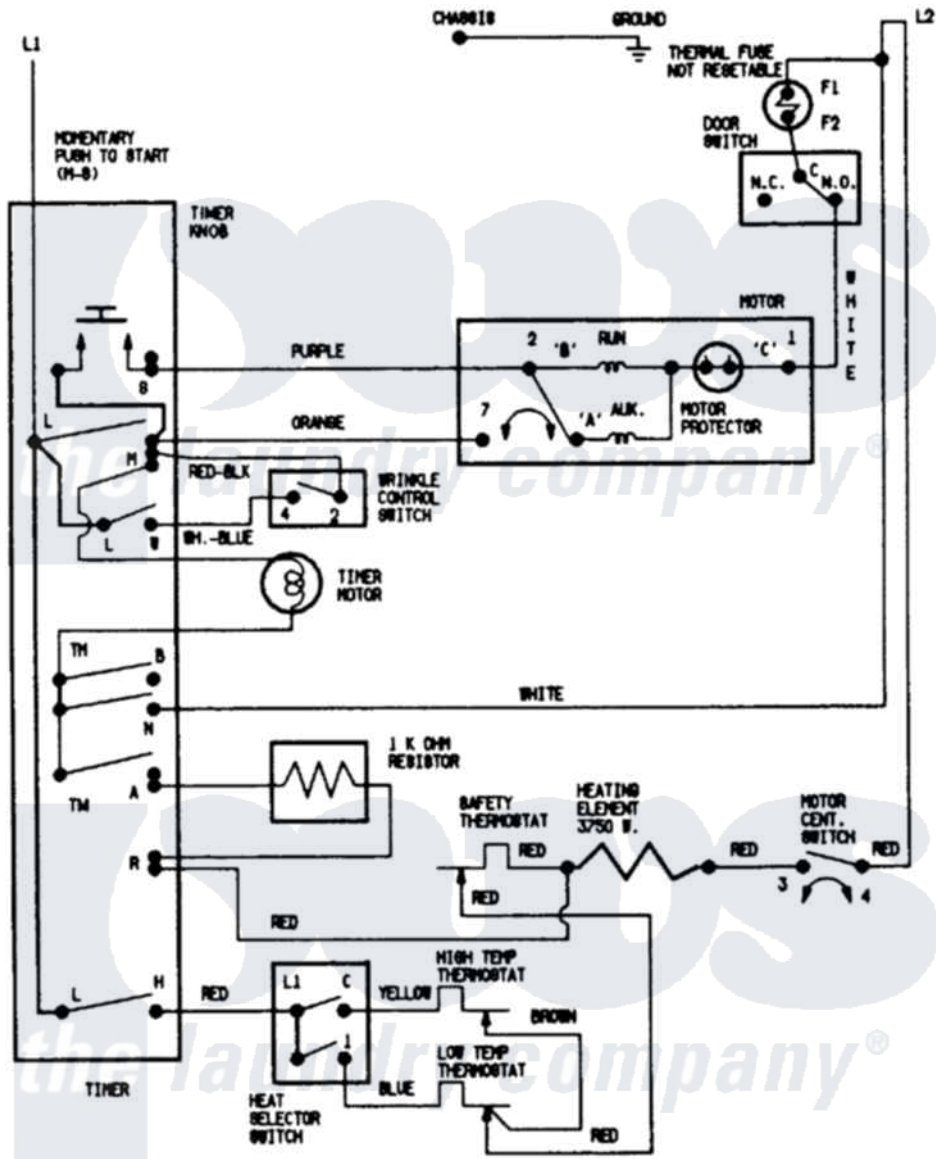

Hoover LDEH200AGV 07 - WIRING INFORMATION

CONNECT DRYER TO 230 V.A.C. 50 HZ. 1 PHASE INDIVIDUAL BRANCH CIRCUIT PROTECTED BY MAXIMUM 30 A. FUSES. ALWAYS GIVE THE SERIAL & MODEL NUMBERS WHEN WRITING ABOUT THIS DRYER OR ORDERING PARTS

Hoover [Residential Hoover LDEH200AGV Dryer Parts](#) Parts Diagram 07 - WIRING INFORMATION
 Click on the part number to view part

Item	Original Part Number	Replaced By	Status	Part Description
NI	15001747		Not Available	WIRING INFORMATION