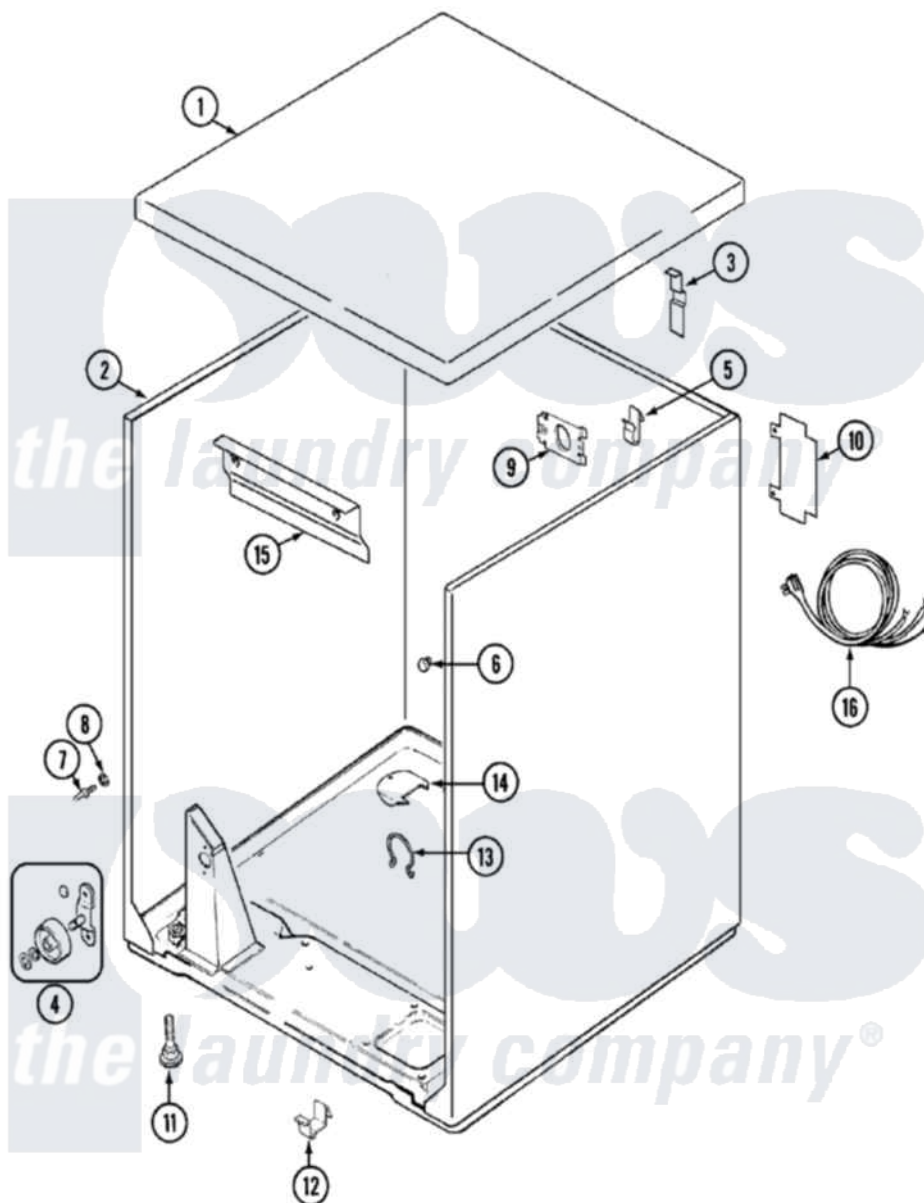

Hoover LDEH200AKV 01 - CABINET

Hoover [Residential Hoover LDEH200AKV Dryer Parts](#) Parts Diagram 01 - CABINET
 Click on the part number to view part

Item	Original Part Number	Replaced By	Status	Part Description
1	53-2435		Not Available	TOP, CABINET
2	53-2147	31001714		Cabinet And Base Assembly
3	63-5712			Hinge, Cabinet Top
"	33-0930			Pad, Top Hinge
"	25-3092	90767		Screw, 8A X 3/8 HeX Washer Head Tapping
4	LA-1007	12002126		Reinforcement Brace/Glide Kit
"	LA-1008			Rr Roller Kit
5	25-3034			Clip, Wiring
6	33-2653			Bumper, Cabinet
7	53-0643			Pin, Locator
8	25-0224	3400029		Nut, Adapter Plate
"	53-0200			Sleeve, Locator Pin
9	25-7828	489483		Screw 10-32 X 1/2
"	53-0135		Not Available	SUPPORT, POWER CORD
10	25-7857	90767		Screw, 8A X 3/8 HeX Washer Head Tapping

"	53-0284		Cover, Terminal
11	63-5519	Not Available	LEG, LEVELING
12	53-0120		Clip, Front Panel
13	25-7027	16515	Clip
14	25-7741	W10116760	Screw
"	53-1921		Shield, Wiring
15	25-3457		Screw, Sems
"	53-0133		Shield, Heat