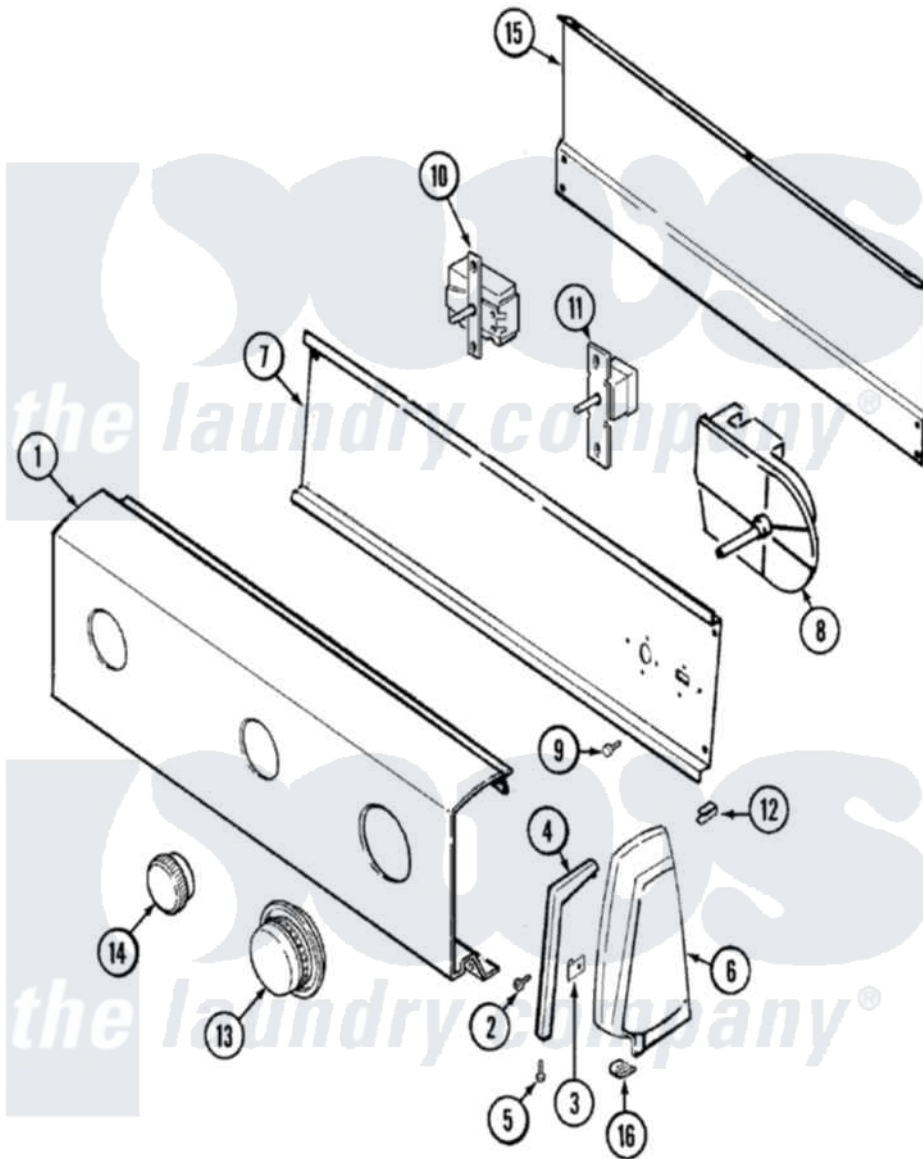

Hoover LDEH200AKV 02 - CONTROL PANEL

Hoover [Residential Hoover LDEH200AKV Dryer Parts](#) Parts Diagram 02 - CONTROL PANEL
 Click on the part number to view part

Item	Original Part Number	Replaced By	Status	Part Description
1	31001312			Panel, Control
"	25-3457			Screw, Sems
2	25-7793			Screw
3	25-7702			Speedclip, End Cap To Control Panel
4	53-0278		Not Available	TRIM, END CAP (LT)
"	53-0277		Not Available	TRIM, END CAP (RT)
5	25-7760			Screw
6	35-2669		Not Available	CAP, END (LT)(WHT)
"	35-2668	21001453		Cap- End
7	25-3092	90767		Screw, 8A X 3/8 HeX Washer Head Tapping
"	21001303		Not Available	SHIELD, CONTROL
"	53-2504	31001193		Pad, Shield
8	31001001	31001728		Timer
"	31001069	31001514		Resistor Assembly
9	31001119	W10116760		Screw

10	31001243	31001445	Switch, Temperature
11	25-3092	90767	Screw, 8A X 3/8 HeX Washer Head Tapping
"	31001190		Switch, Two Position Rotary
12	25-7852		Speedclip, Rr Shld To End Cap
13	31001195	53-2525	Knob And Skirt Assembly
14	21001239		Knob, Selector
15	25-3457		Screw, Sems
"	25-3092	90767	Screw, 8A X 3/8 HeX Washer Head Tapping
"	35-2688	21001460	Shield, Rear
16	25-2219		Screw
"	25-7851		Speedclip, End Cap To Top
17	21001441	Not Available	MANUAL, USE & CARE