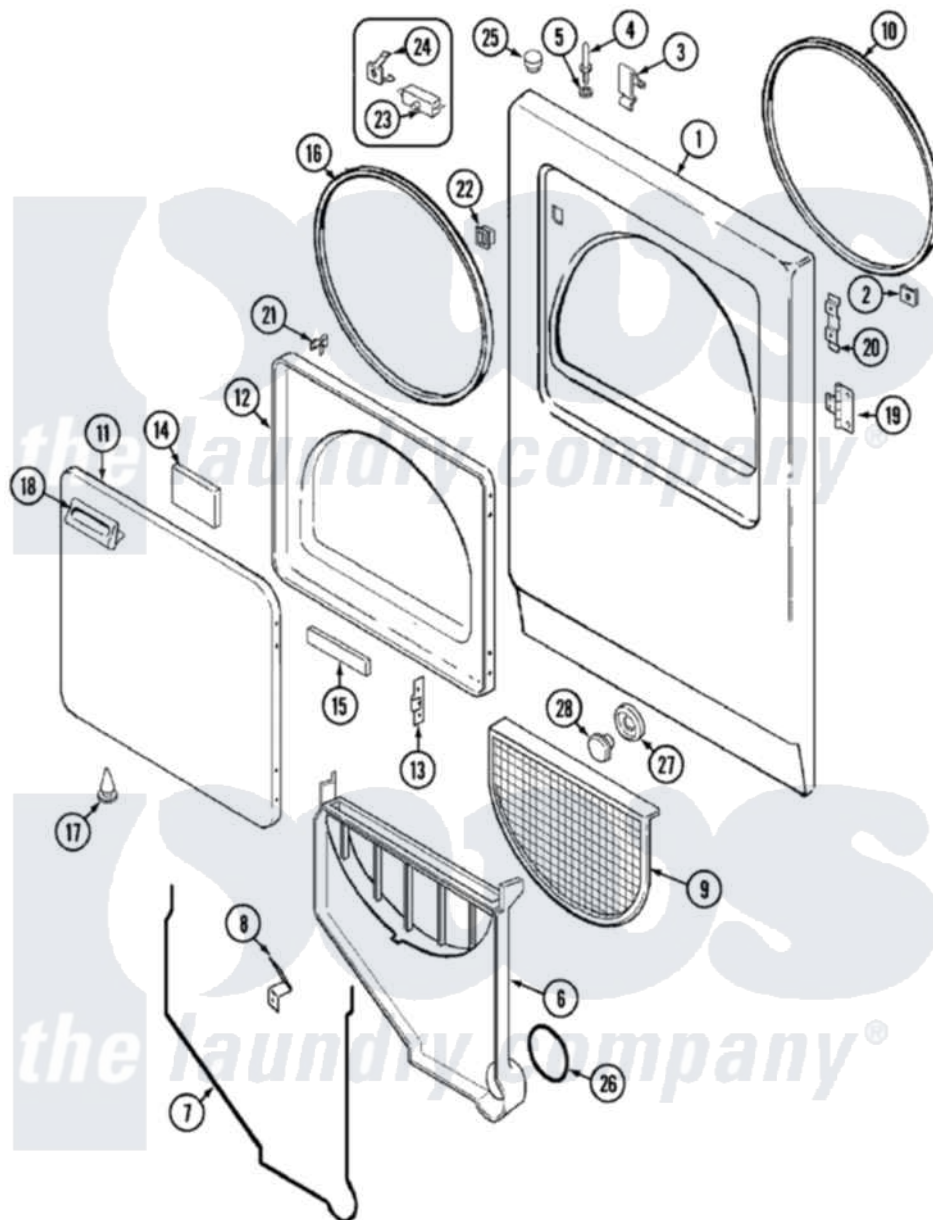

Hoover LDEH200AKV 03 - DOOR

Hoover [Residential Hoover LDEH200AKV Dryer Parts](#) Parts Diagram 03 - DOOR
 Click on the part number to view part

Item	Original Part Number	Replaced By	Status	Part Description
1	53-0726	31001771		Panel, Front
2	25-7817		Not Available	CLIP, U-TYPE
"	25-7820	489478		Screw, 8 X 1/2
3	25-7220			Clip, Cabinet Top
4	53-0643			Pin, Locator
5	25-0224	3400029		Nut, Adapter Plate
"	53-0200			Sleeve, Locator Pin
6	25-7810	415013-35		Screw
"	53-1299	12001324		Duct Kit, Collector
7	53-0204			Seal
8	53-0123			Clip
9	53-0918			Filter, Lint
10	53-0281	31001747		Seal Assembly
11	25-7770	3196169		Screw, Element
"	53-0154			Panel, Outer Door
12	53-0912		Not Available	PANEL, INNER DOOR (WHT)

13	53-0119		Clip, Hinge
14	53-1490		Door Pad
15	53-1491		Door Pad
16	53-0648	31001529	Seal, Door
17	25-7889		Plug Button
18	25-7810	415013-35	Screw
"	53-0927		Handle, Door
19	25-7809		Screw, No.6-20 1/2 Flthd Torx
"	53-1492		Hinge, Dryer Door
20	53-0121	Not Available	TWIN NUT
21	53-2364	LA-1003	Door Catch Kit
"	LA-1003		Door Catch Kit
22	53-0187	LA-1003	Door Catch Kit
23	53-0147	53-0148	Switch, Door
24	63-5990	31001319	Clip, Switch
25	33-2653		Bumper, Cabinet
26	53-0203	12001324	Duct Kit, Collector