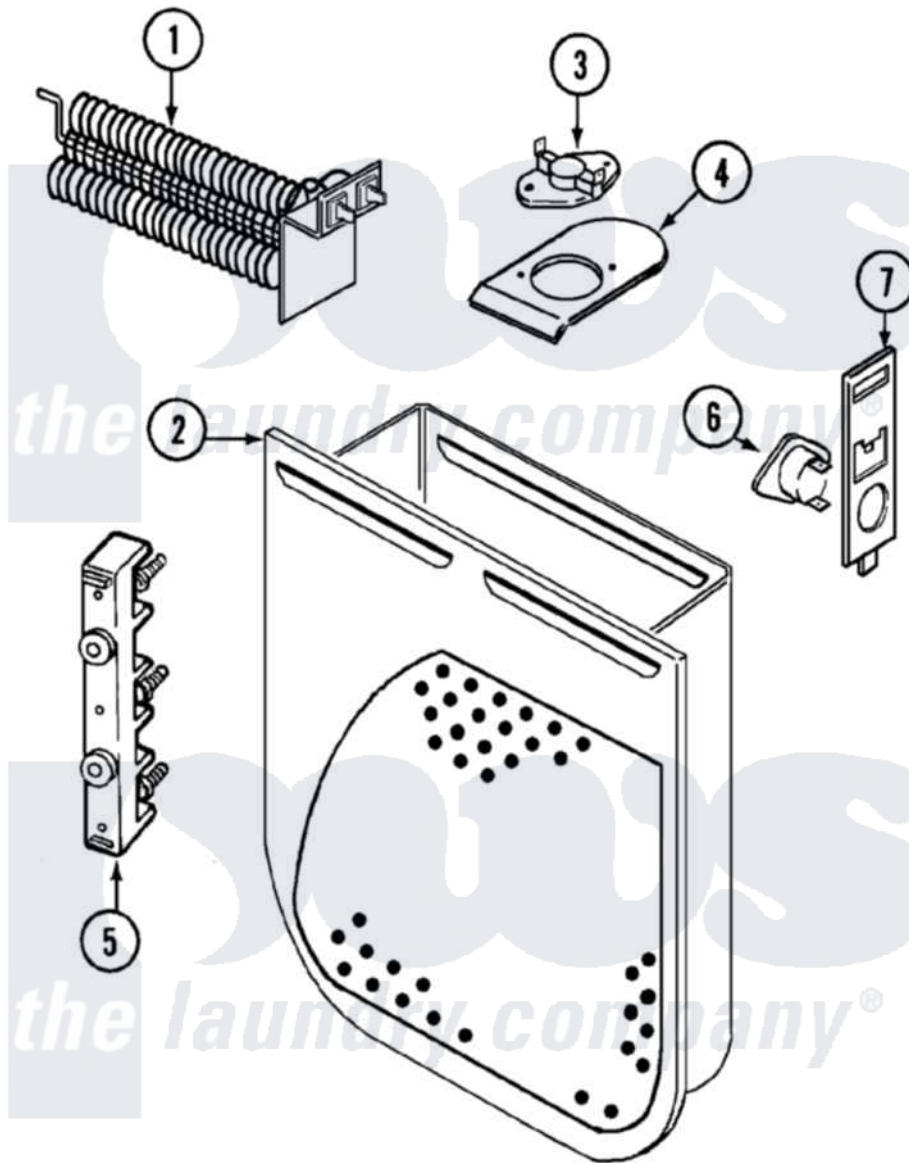

Hoover LDEH200AKV 04 - HEATER

Hoover [Residential Hoover LDEH200AKV Dryer Parts](#) Parts Diagram 04 - HEATER
 Click on the part number to view part

Item	Original Part Number	Replaced By	Status	Part Description
1	25-7863			Screw
"	53-1641	LA-1044		Element
2	25-7819	M0217225		Screw
"	53-1232			Heater Housing Assembly
3	53-0771			Thermostat, Hi-Limit
"	25-6121	212951		Screw, No.6-32 X 1/4 Inch
4	25-7741	W10116760		Screw
"	53-0285			Bracket, Thermostat
5	53-0965		Not Available	STRAP, GROUND
"	53-1518			Block, Terminal
"	25-0027	112432		Nut
"	25-7803	3400074		Screw
"	25-6124		Not Available	NUT
"	25-3123		Not Available	WASHER, CUP
"	25-3122			Washer, Flat
6	53-1182			Fuse, Thermal