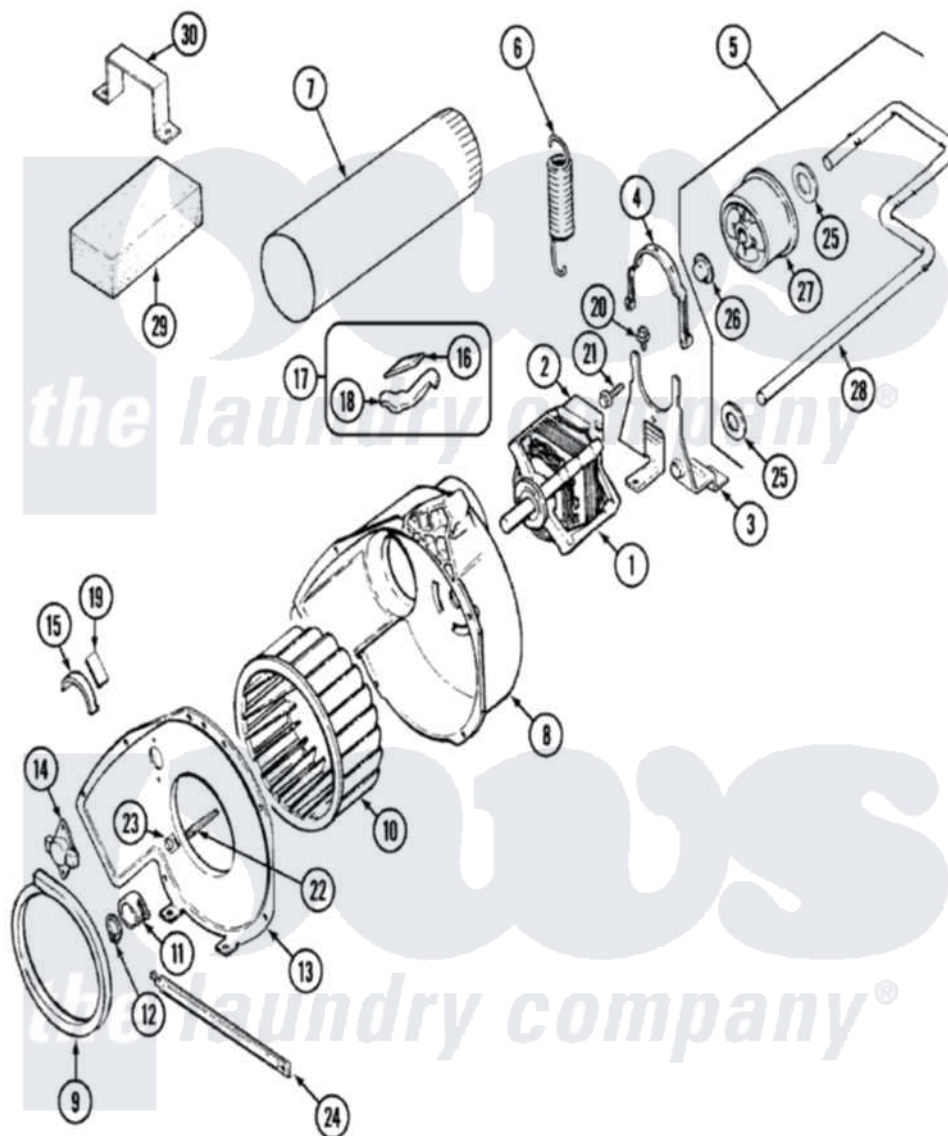

# Hoover LDEH200AKV 05 - MOTOR & DRIVE

Hoover [Residential Hoover LDEH200AKV Dryer Parts](#) Parts Diagram 05 - MOTOR & DRIVE  
 Click on the part number to view part

Item	Original Part Number	Replaced By	Status	Part Description
1	<a href="#">31001016</a>			Motor
2	53-0693	<a href="#">53-0332</a>		Motor Switch
3	25-7811		Not Available	SCREW
"	53-1932	<a href="#">31001570</a>		Bracket, Motor
4	53-0214	<a href="#">660658</a>		Clamp, Motor Mounting 343481 685441
5	<a href="#">53-2287</a>			Idler Assembly
6	53-2209	<a href="#">31001465</a>		Spring, Idler
7	<a href="#">53-0134</a>			Duct, Exhaust
"	25-2134	<a href="#">W10116760</a>		Screw
8	<a href="#">53-1801</a>			Housing, Blower
9	53-0203	<a href="#">12001324</a>		Duct Kit, Collector
10	<a href="#">31001043</a>			Wheel, Blower
11	25-7823	<a href="#">312967</a>		Clamp, Blower Housing
12	<a href="#">25-7855</a>			Ring, Retaining
13	25-7807	<a href="#">33002917</a>		Screw, No.10-16
"	<a href="#">53-1934</a>			Cover, Blower Housing

14	<a href="#">31001192</a>		Thermostat, Control
"	25-2134	<a href="#">W10116760</a>	Screw
15	53-2273	<a href="#">31001470</a>	Glide, Tumbler
"	LA1006	<a href="#">LA-1006</a>	Glide Kit, Tumbler
16	53-0724	<a href="#">31001356</a>	Pad, Glide
17	<a href="#">LA-1006</a>		Glide Kit, Tumbler
18	53-2272	<a href="#">31001469</a>	Glide, Tumbler
19	53-1684	<a href="#">31001356</a>	Pad, Glide
20	25-7699	Not Available	STRAIN RELIEF
21	<a href="#">25-7674</a>		Screw
22	<a href="#">53-1026</a>		Guide, Vane Inlet
23	<a href="#">25-3457</a>		Screw, Sems
24	<a href="#">53-1625</a>		Brace, Tumbler Support
25	<a href="#">25-7815</a>		Washer
26	<a href="#">25-7957</a>		Pushnut
27	53-1628	<a href="#">31001344</a>	Pulley, Idler
28	53-2250	<a href="#">53-2287</a>	Idler Assembly