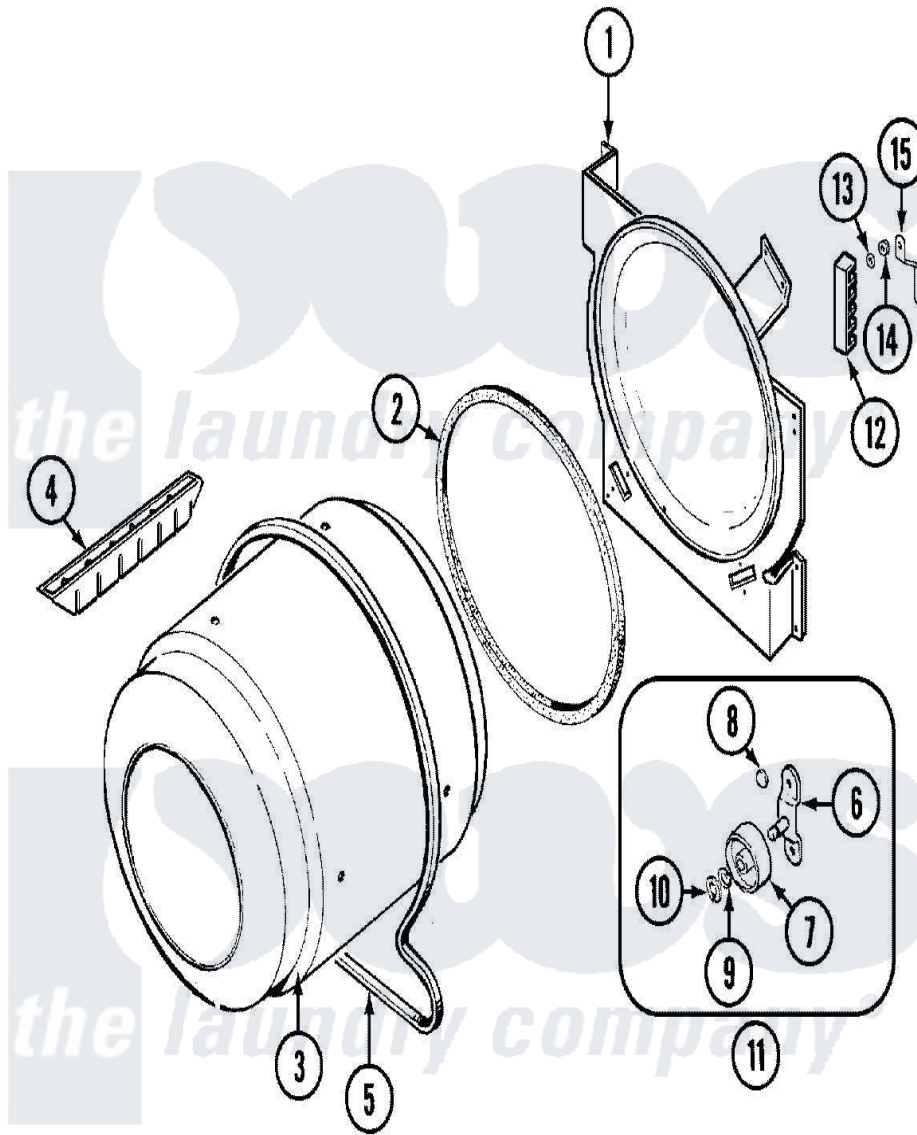

Hoover LDEH200AKV 06 - TUMBLER

Hoover [Residential Hoover LDEH200AKV Dryer Parts](#) Parts Diagram 06 - TUMBLER
 Click on the part number to view part

Item	Original Part Number	Replaced By	Status	Part Description
1	53-1708	LA-1054		Dryer Bulkhead Kit
"	25-7733	681414		Screw, 10AB X 1/2
2	53-0281	31001747		Seal Assembly
3	53-1250			Cylinder
4	53-1249		Not Available	BAFFLE, WHITE
"	25-7759	3196164		Screw
5	53-1589	341241		Belt
6	53-0197			Support Assembly-Cylinder Rear
"	25-7101	3351614		Screw, Gearcase Cover Mounting
7	53-1578	31001096		Roller
8	25-7813			Spacer
9	25-7814			Washer
10	25-7854			Ring, Retaining
11	LA-1008			Rr Roller Kit
12	25-7952	3400074		Screw

"	53-1518		Block, Terminal
13	25-3122		Washer, Flat
14	25-0027	112432	Nut
"	31001278		Not Available NUT
15	53-0965		Not Available STRAP, GROUND